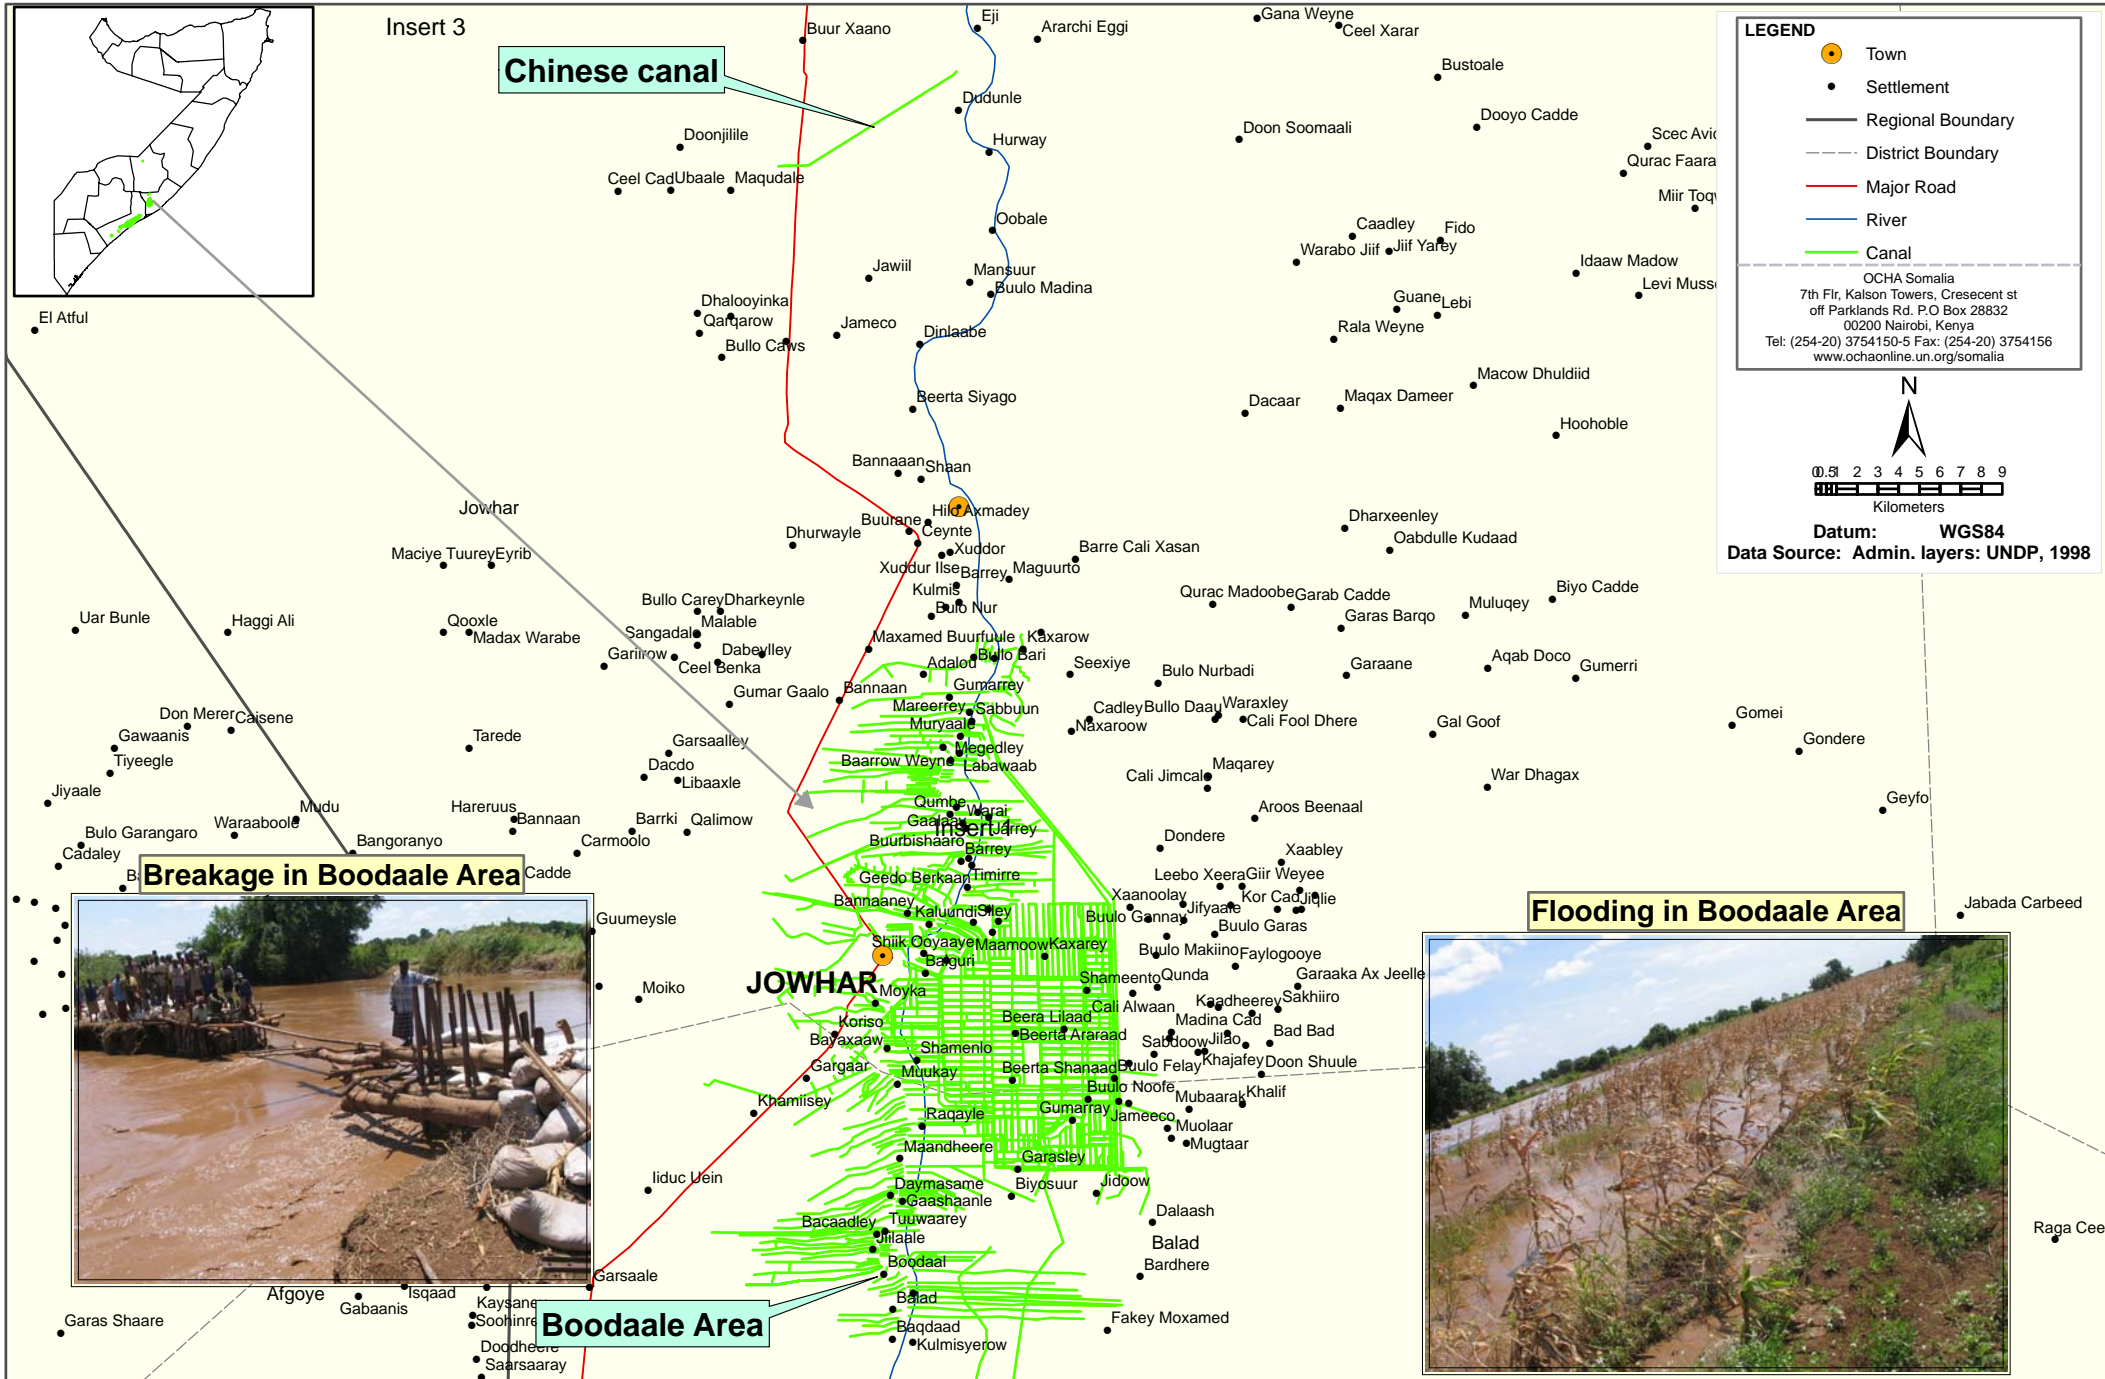

MIDDLE SHABELLE REGION: SEPTEMBER 2007 FLOODING IN JOWHAR

Insert 3

Chinese canal

LEGEND

- Town
- Settlement
- Regional Boundary
- - - District Boundary
- Major Road
- River
- Canal

OCHA Somalia
7th Flr, Kalsion Towers, Cresecent st
off Parklands Rd. P.O Box 28832
00200 Nairobi, Kenya
Tel: (254-20) 3754150-5 Fax: (254-20) 3754156
www.ochaonline.un.org/somalia

Flooding in Boodaale Area