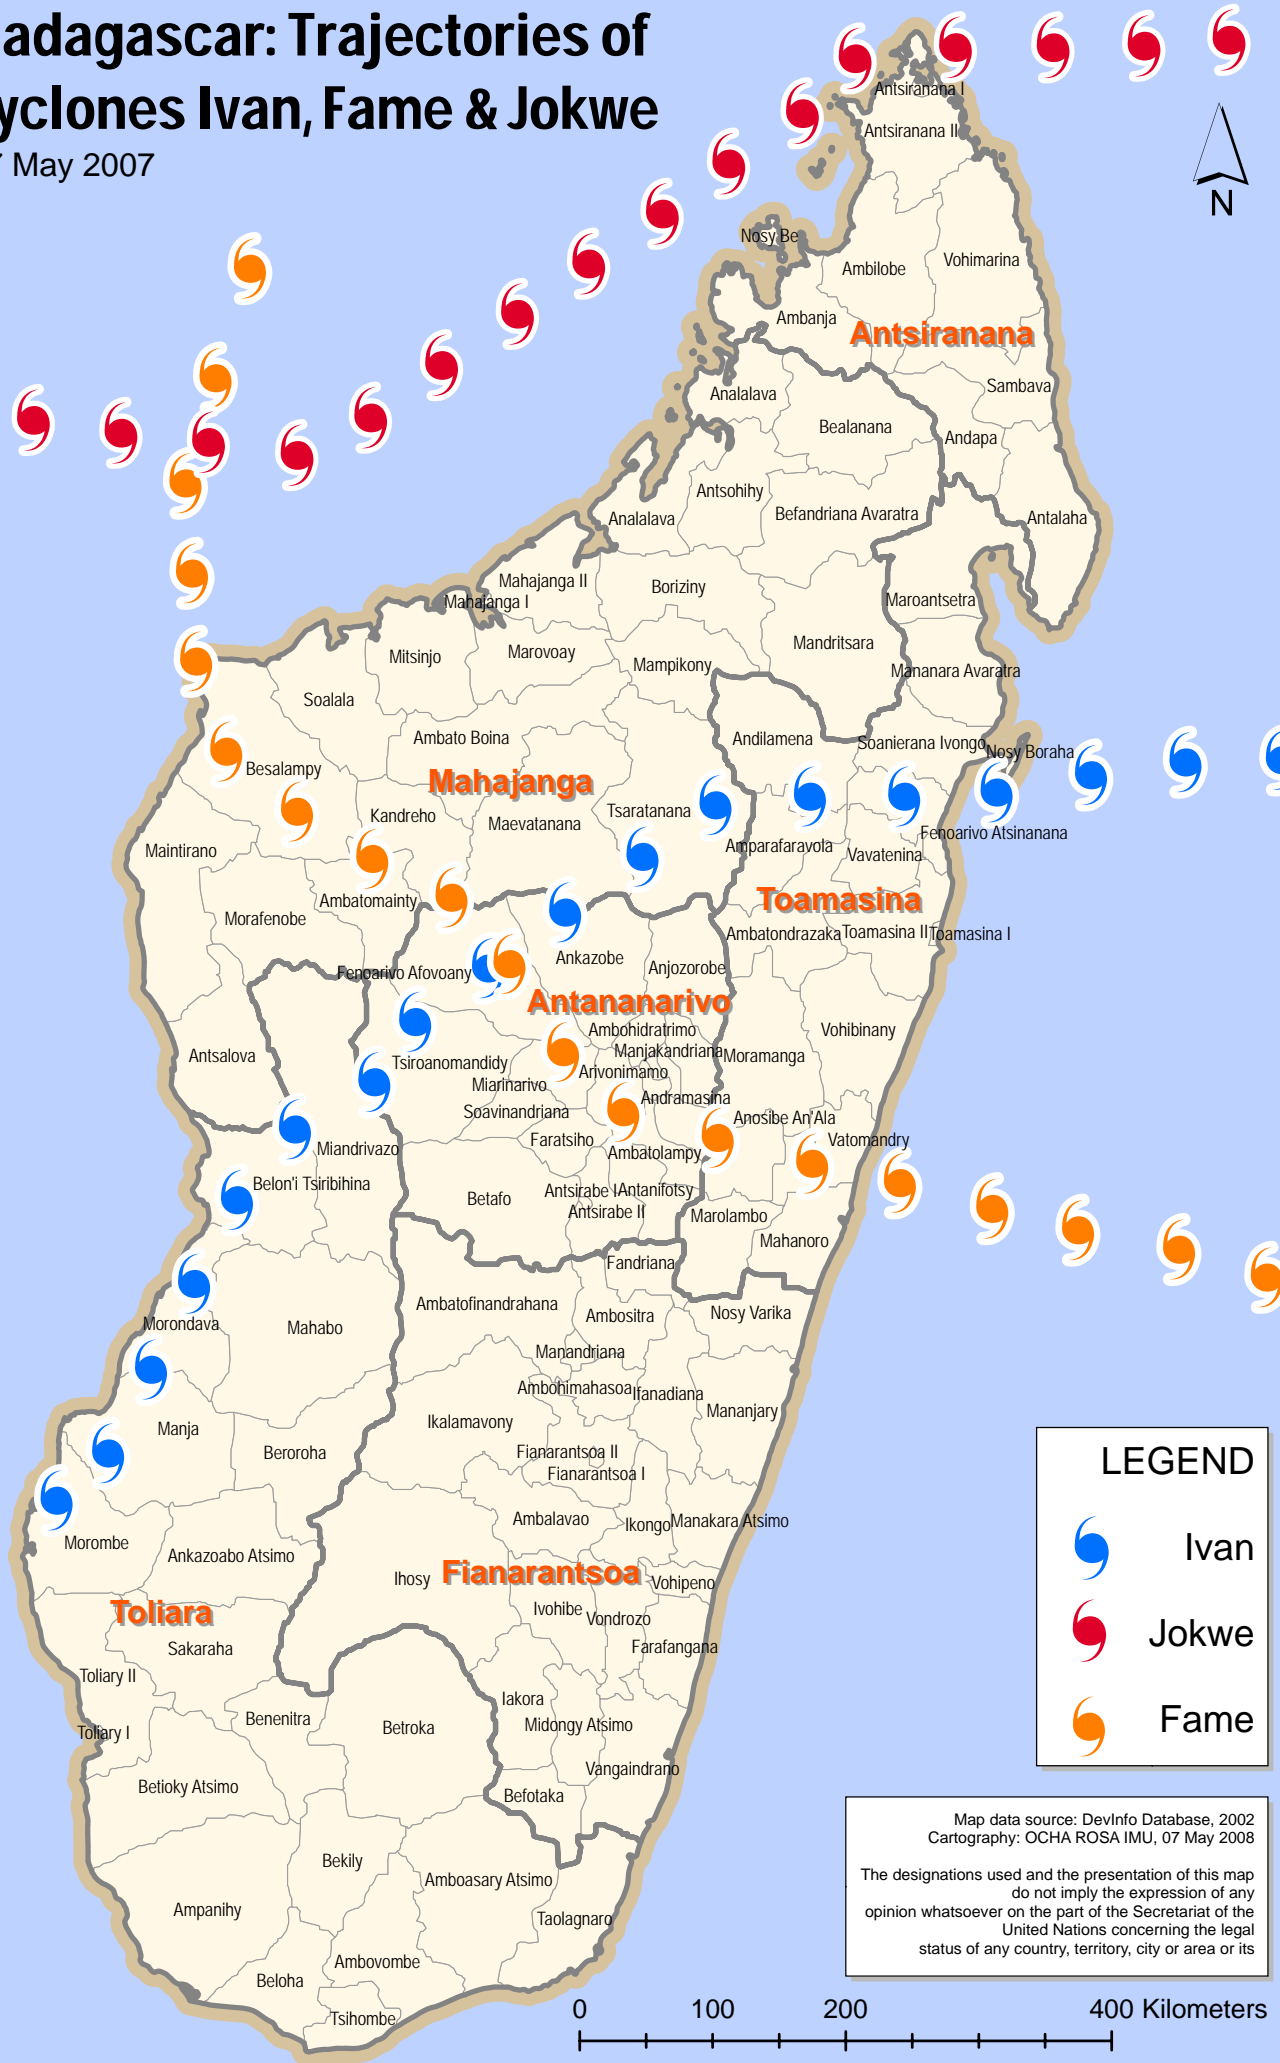

Madagascar: Trajectories of Cyclones Ivan, Fame & Jokwe

07 May 2007

LEGEND

-  Ivan
-  Jokwe
-  Fame

Map data source: DevInfo Database, 2002
Cartography: OCHA ROSA IMU, 07 May 2008

The designations used and the presentation of this map do not imply the expression of any opinion whatsoever on the part of the Secretariat of the United Nations concerning the legal status of any country, territory, city or area or its

0 100 200 400 Kilometers