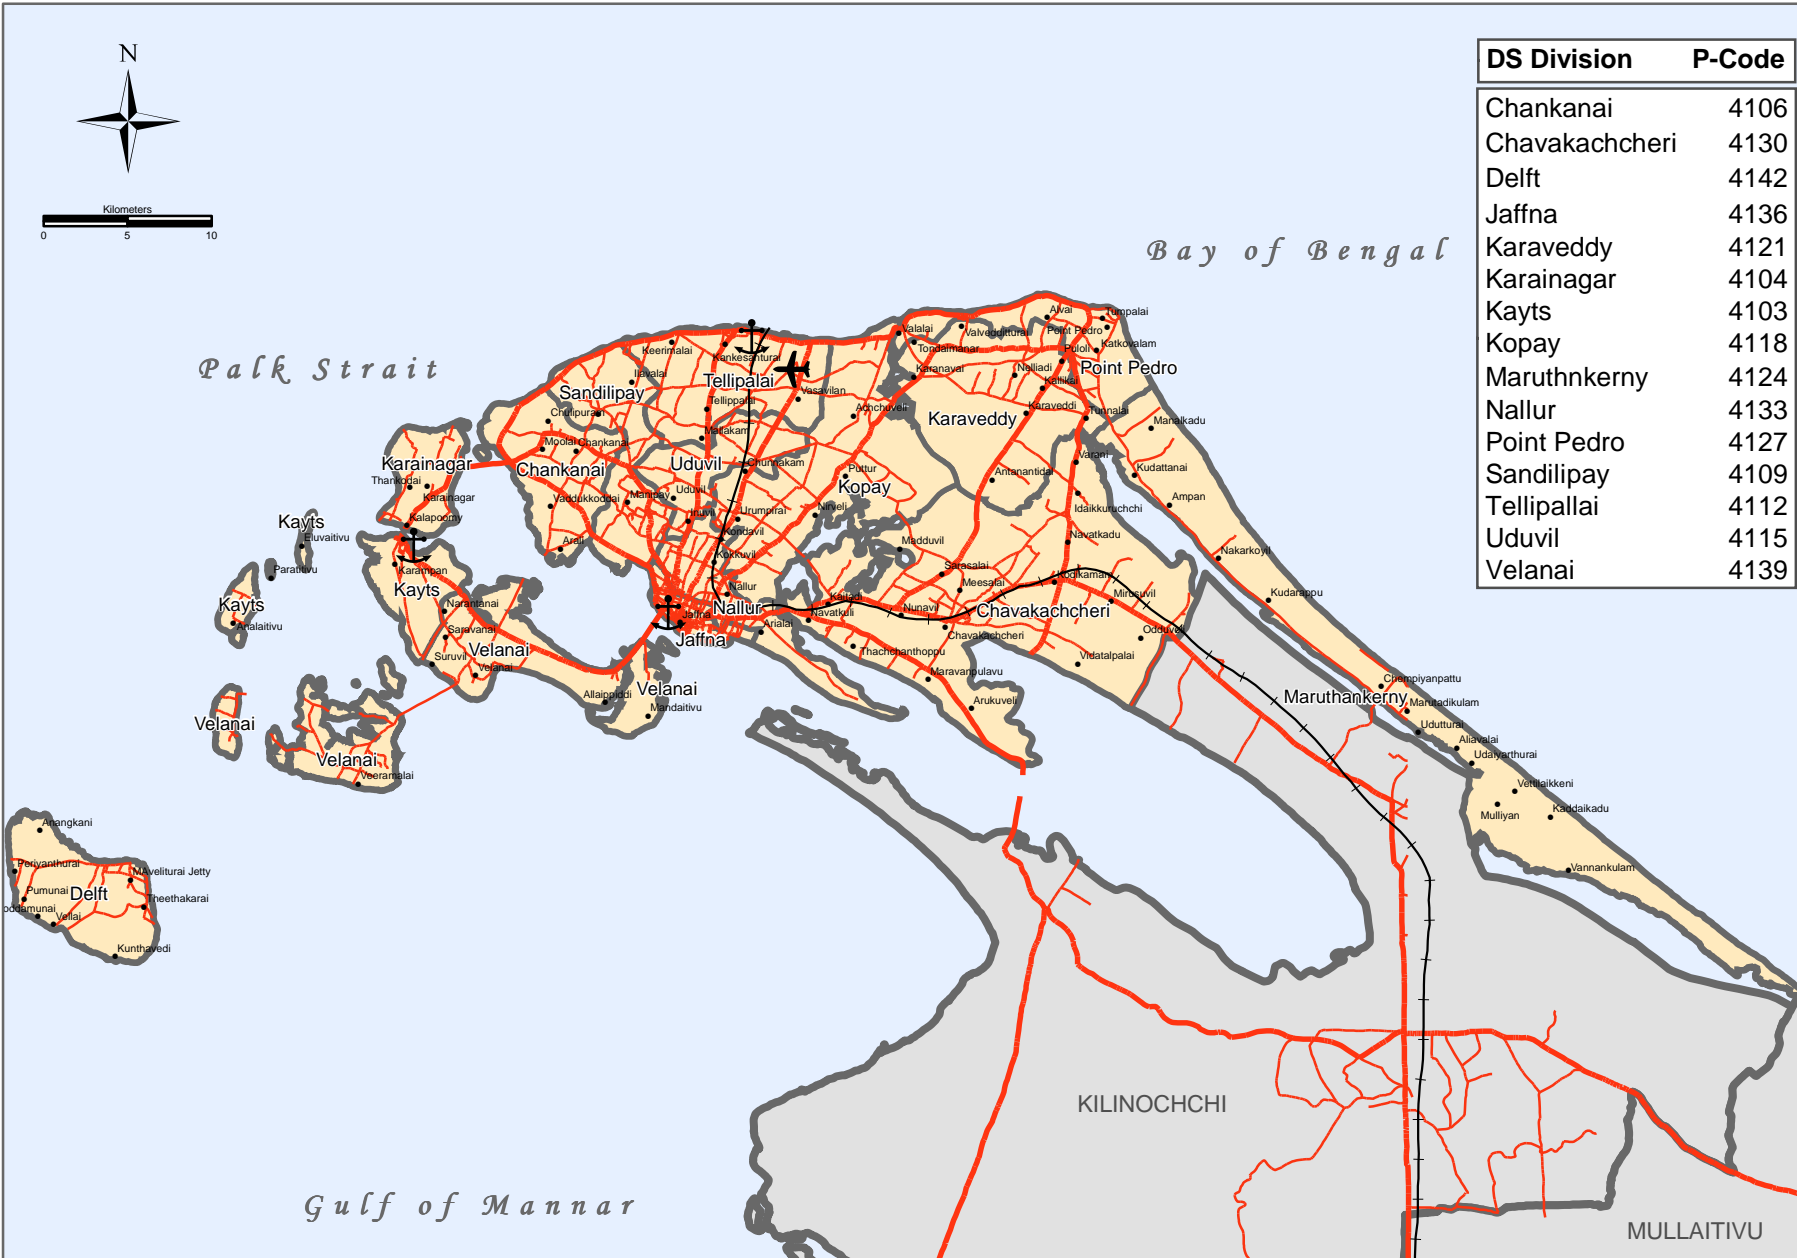

Administrative Map

District : Jaffna

DS Division	P-Code
Chankanai	4106
Chavakachcheri	4130
Delft	4142
Jaffna	4136
Karaveddy	4121
Karainagar	4104
Kayts	4103
Kopay	4118
Maruthnkerny	4124
Nallur	4133
Point Pedro	4127
Sandilipay	4109
Tellipallai	4112
Uduvil	4115
Velanai	4139

Legend

- Town
- ✈ Airport
- ⚓ Port
- Railway
- Minor Road
- Main Road
- DS Boundary
- District Boundary

Data source :
Survey Department,
Government of Sri Lanka

Updated as at:	20-May-2008
Produced on:	20-May-2008
Projection / Datum	Transverse Mercator Kandawala
GLIDE number	TS 2004-0001470LKA
Admin boundaries provided by:	Survey Department, Government of Sri Lanka

MapNumber: OCHA/LK/Jaffna/Admin/ 015 / V2
This map is designed for printing on A4 size
The boundaries, names and the designations used on this map do not imply official endorsement or acceptance by the United Nations.