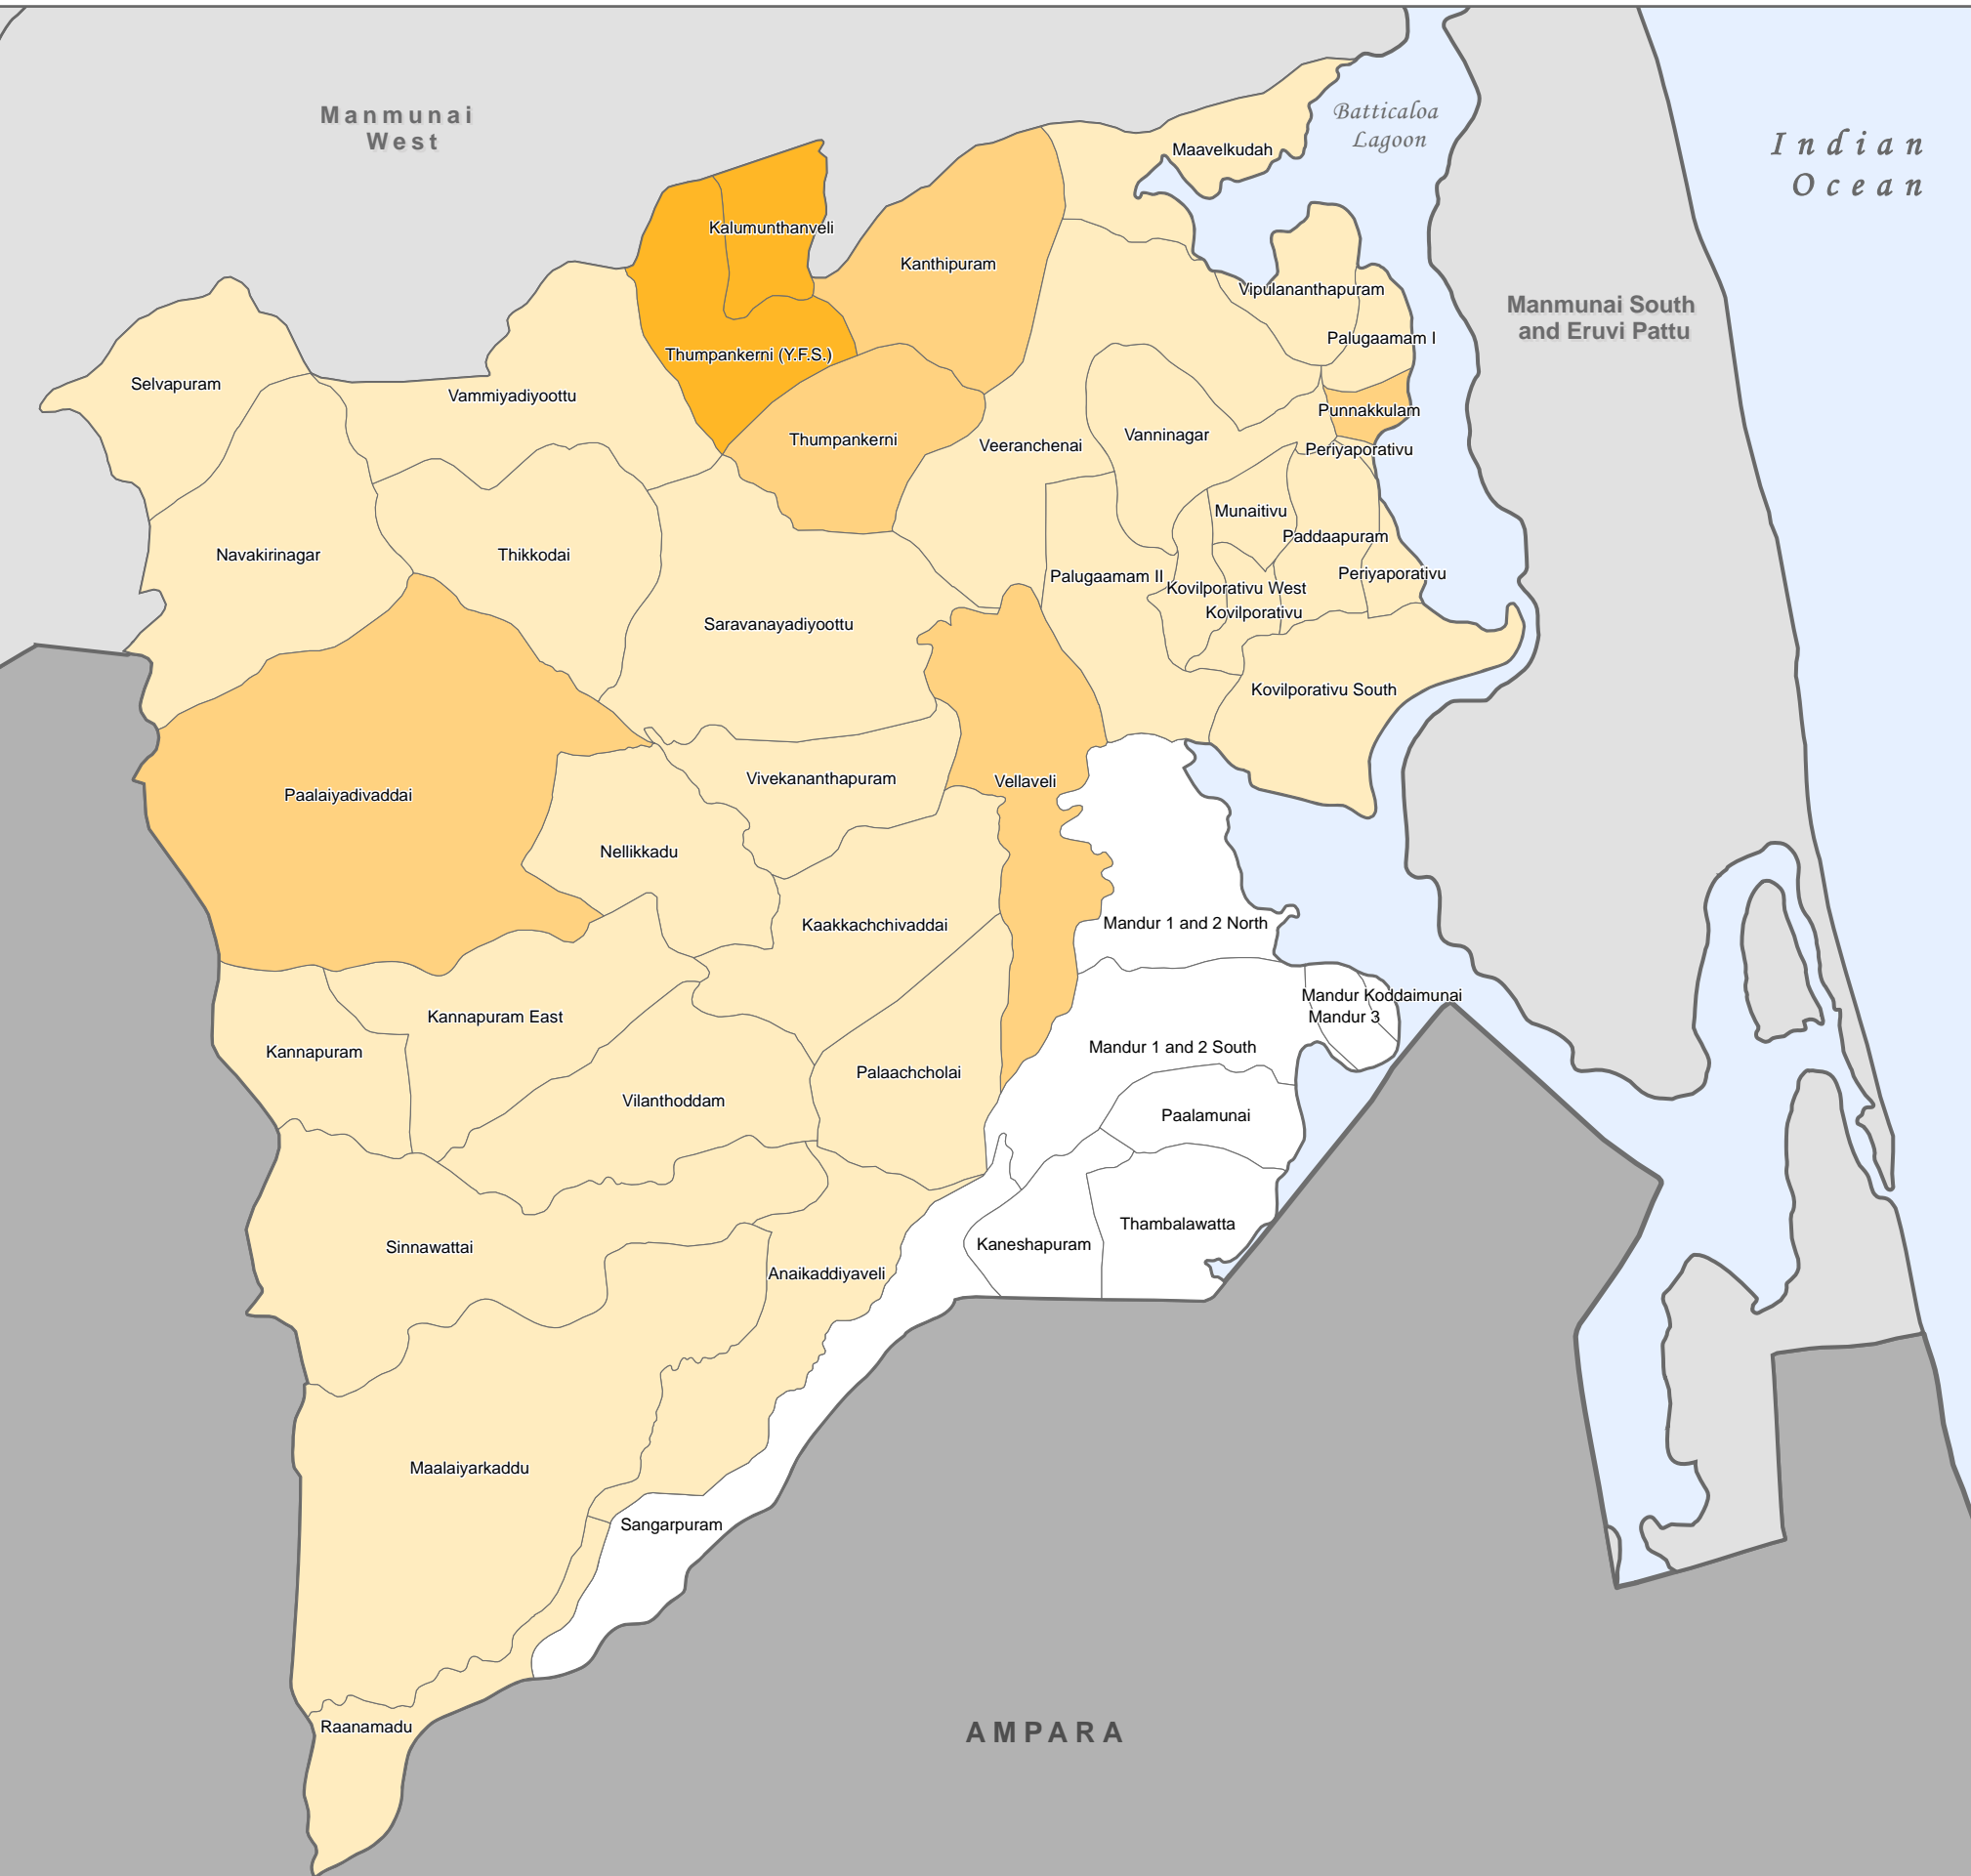

Please Note:
The colour in the tables denotes "No presence of agencies" in the WASH Sector

Acronym	Agency Name
ACTED	Agency for Technical Cooperation and Development
Arche Nova	arche noVa e.V.
CCF	Christian Children's Fund Sri Lanka
CRDO	Community Resource Development Organization
EHED	Eastern Human Economic Development Centre-Caritas
ESCO	Eastern Self-Alliant Community Awakening Organisation
ICRC	International Committee of the Red Cross
IOM	International Organization for Migration
JEN	Japanese Emergency NGO's
MERLIN	Medical Emergency Lasting Health Care
NERTRA	North East Rehabilitation Training & Research Association
NWSDB	National Water Supply and Drainage Board
OIERR	Organization of Eelam Refugees rehabilitation
OXFAM GB	OXFAM GB
PWA	People Welfare Association
RDPO	Rural Development Planning Organization
Sarvodaya	Sarvodaya
SLF	Sewa Lanka Foundation
Solidaritas	Solidaritas - Emergency Humanitarian Aid
SPI	Samaritan's Purse International Relief
TDH	Terre Des Hommes - Lausanne
UMCOR	United Methodist Committee on Relief
UNDP	United Nations Development Programme
UNHCR	United Nations High Commissioner for Refugees
UNICEF	United Nation International Children Fund
WVL	World Vision Lanka
ZOA	Zoa Refugee Care - Netherlands

Legend

# of Agencies per GN Division

- 1 - 2 (light yellow)
- 3 - 4 (orange)
- 5 - 8 (dark orange)

GN unaffected by displacement (white)

DS Boundary (grey)

District Boundary (black)

Note:
[3W Who does What Where](http://3w.unocha.org)
<http://3w.unocha.org>
Note: Log in as an anonymous user, please select OCHA Sri Lanka as the Site Name and leave Username and Password fields blank.

Data source(s):
27 participating agencies in the Batticaloa District

Updated as at: **15-May-2008**
Produced on: 21-May-2008
Projection / Datum: Transverse Mercator Kandawala
GLIDE number: TS 2004-0001470LKA
Admin boundaries provided by: Survey Department, Government of Sri Lanka

MapNumber: OCHA/LK/Bati/W3/ WASH / 01/V1
This map is designed for printing on A3 size
The boundaries, names and the designations used on this map do not imply official endorsement or acceptance by the United Nations.

© 2007 United Nations Office for the Coordination of Humanitarian Affairs, Sri Lanka
22, Baily Cross Street, Batticaloa
Tel: +94 (67) 227458, Fax: +94 (65) 227457,
Email: ocha.batticaloa@gmail.com
Website: www.humanitarianinfo.org/srilanka
<http://ochaonline2.un.org/srilanka>

Produced through the generous support of: