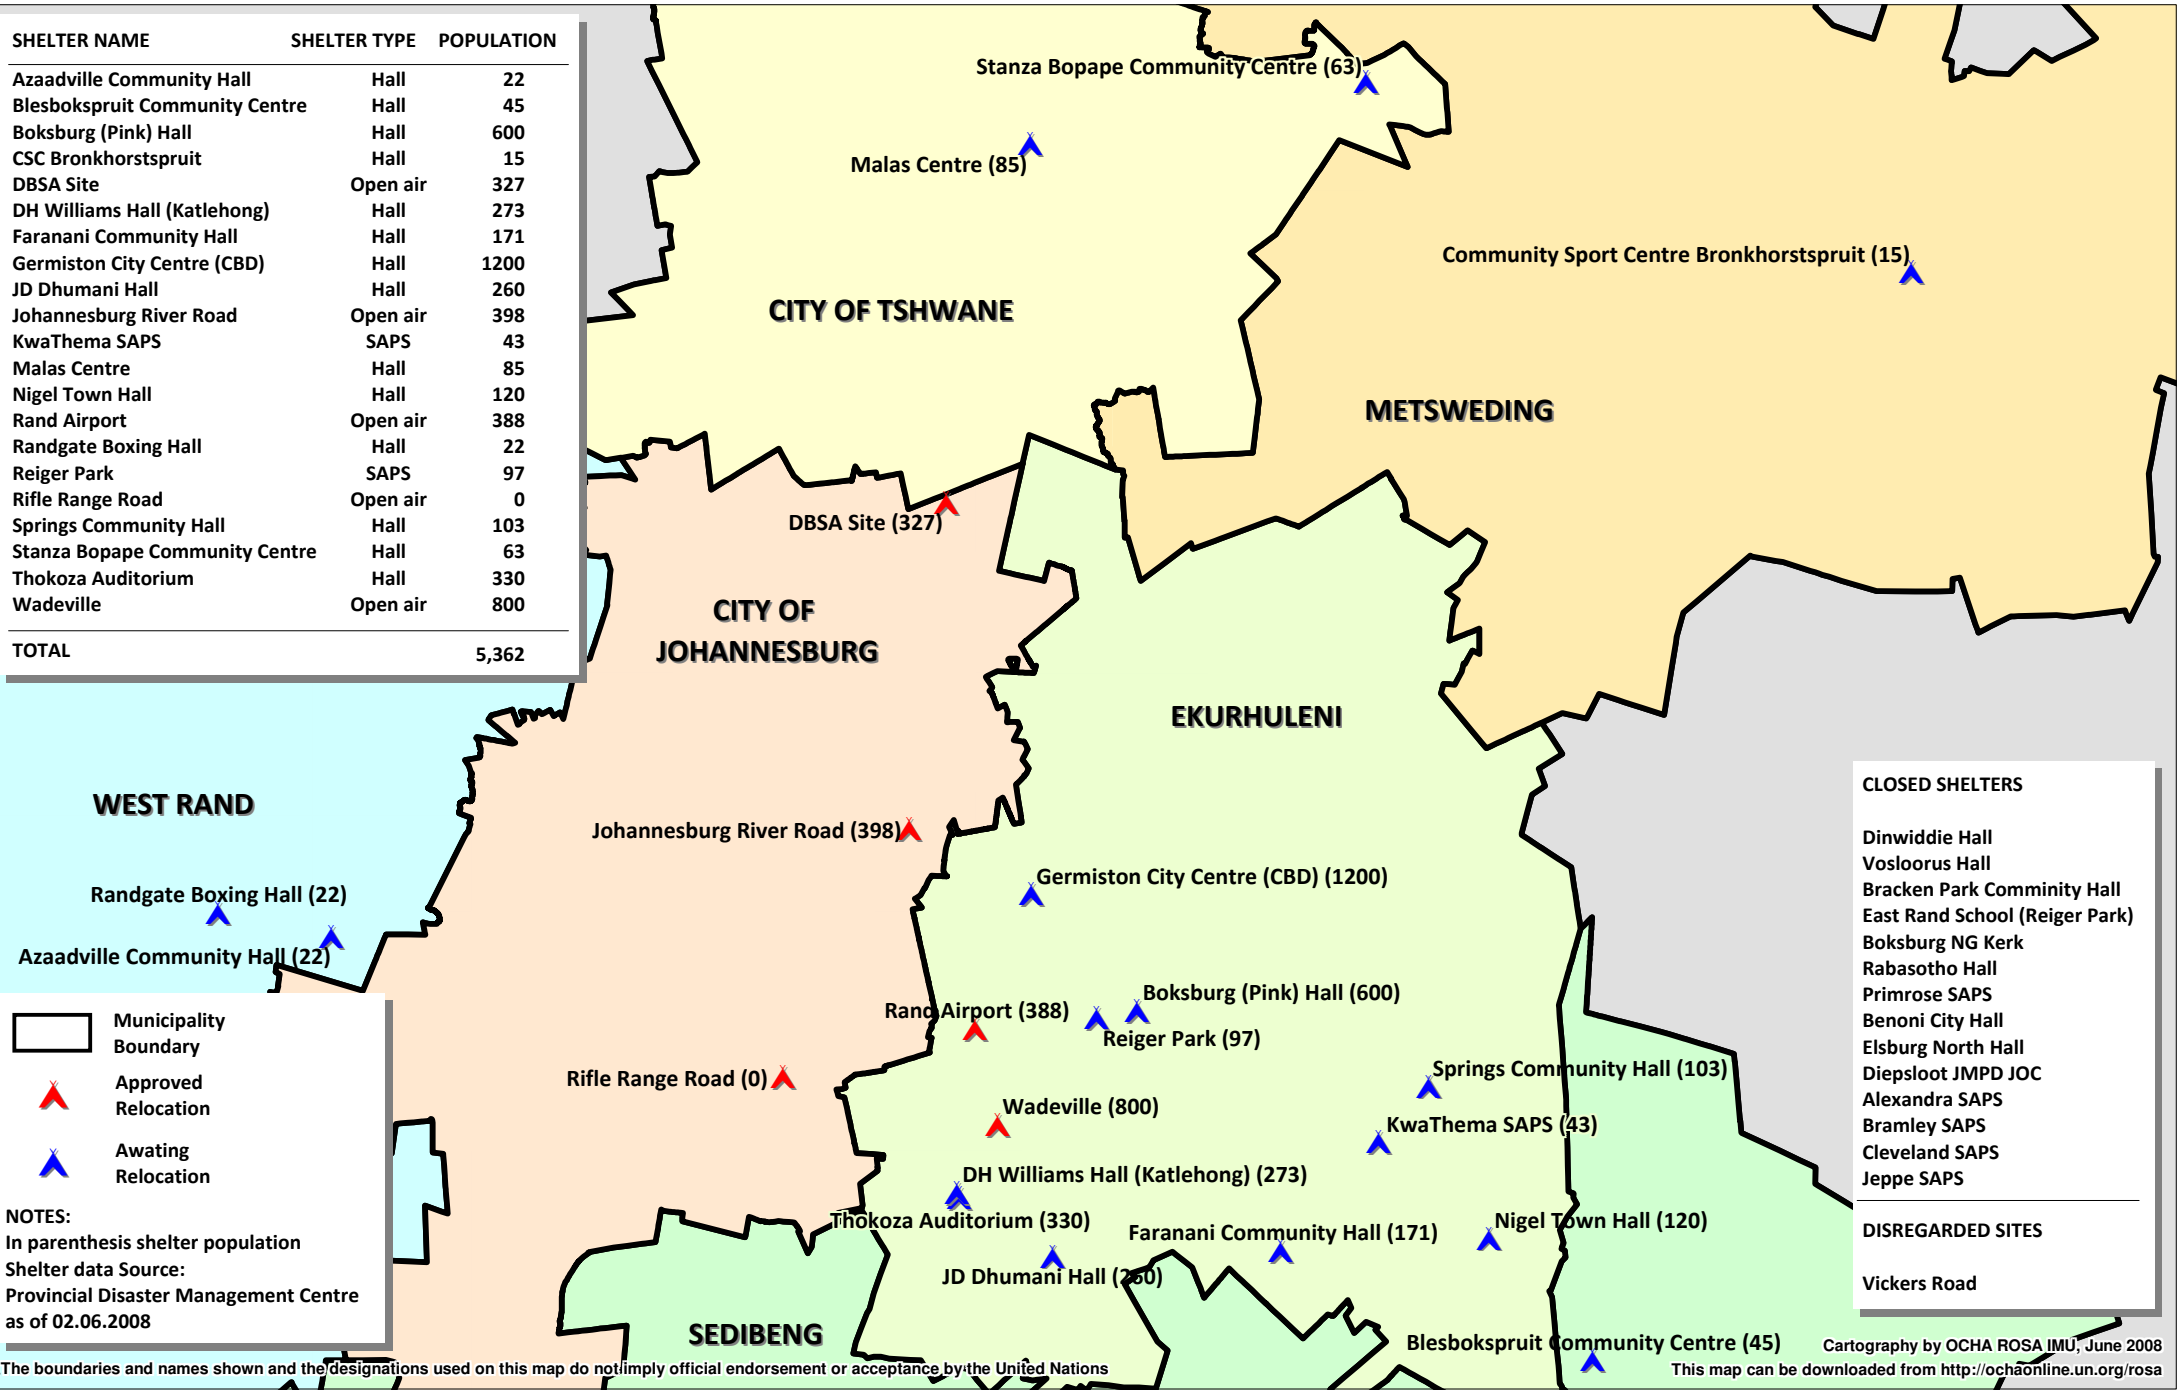

SHELTER NAME	SHELTER TYPE	POPULATION
Azaadville Community Hall	Hall	22
Blesbokspruit Community Centre	Hall	45
Boksburg (Pink) Hall	Hall	600
CSC Bronkhorstspruit	Hall	15
DBSA Site	Open air	327
DH Williams Hall (Katlehong)	Hall	273
Faranani Community Hall	Hall	171
Germiston City Centre (CBD)	Hall	1200
JD Dhumani Hall	Hall	260
Johannesburg River Road	Open air	398
KwaThema SAPS	SAPS	43
Malas Centre	Hall	85
Nigel Town Hall	Hall	120
Rand Airport	Open air	388
Randgate Boxing Hall	Hall	22
Reiger Park	SAPS	97
Rifle Range Road	Open air	0
Springs Community Hall	Hall	103
Stanza Bopape Community Centre	Hall	63
Thokoza Auditorium	Hall	330
Wadeville	Open air	800
TOTAL		5,362

- CLOSED SHELTERS**
- Dinwiddie Hall
 - Vosloorus Hall
 - Bracken Park Community Hall
 - East Rand School (Reiger Park)
 - Boksburg NG Kerk
 - Rabasothe Hall
 - Primrose SAPS
 - Benoni City Hall
 - Elsburg North Hall
 - Diepsloot JMPD JOC
 - Alexandra SAPS
 - Bramley SAPS
 - Cleveland SAPS
 - Jeppe SAPS
- DISREGARDED SITES**
- Vickers Road

NOTES:
In parenthesis shelter population
Shelter data Source:
Provincial Disaster Management Centre
as of 02.06.2008