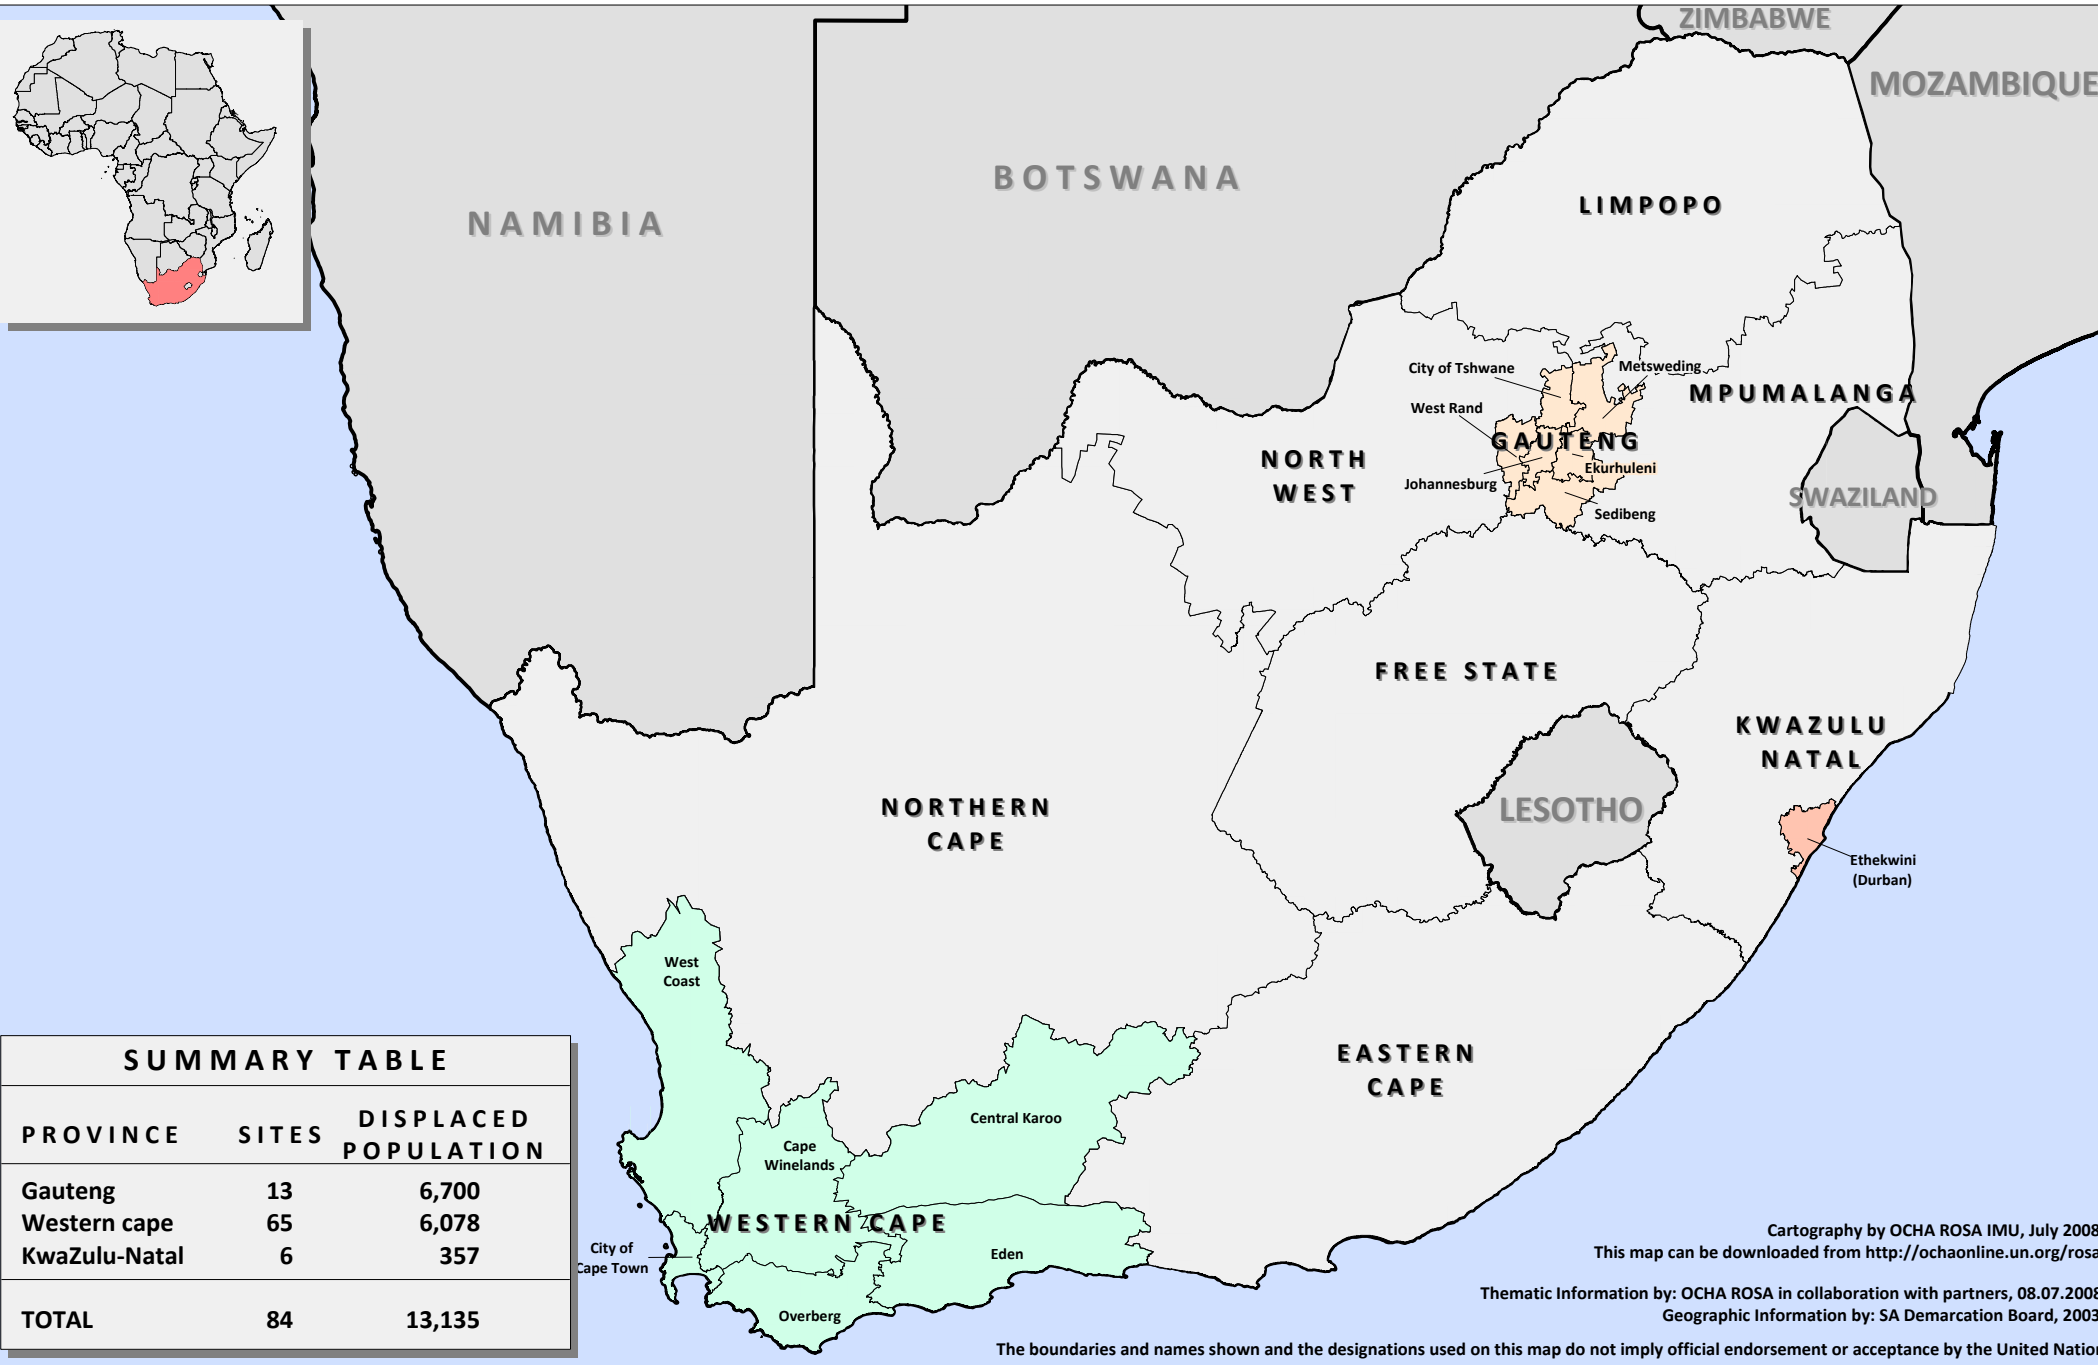

**VIOLENCE AGAINST FOREIGN NATIONALS IN SOUTH AFRICA**  
**CENTRES OF SAFE SHELTER AND DISPLACED POPULATION TOTALS BY PROVINCE AS OF 8 JULY 2008**

**SUMMARY TABLE**

PROVINCE	SITES	DISPLACED POPULATION
Gauteng	13	6,700
Western cape	65	6,078
KwaZulu-Natal	6	357
<b>TOTAL</b>	<b>84</b>	<b>13,135</b>

The boundaries and names shown and the designations used on this map do not imply official endorsement or acceptance by the United Nations