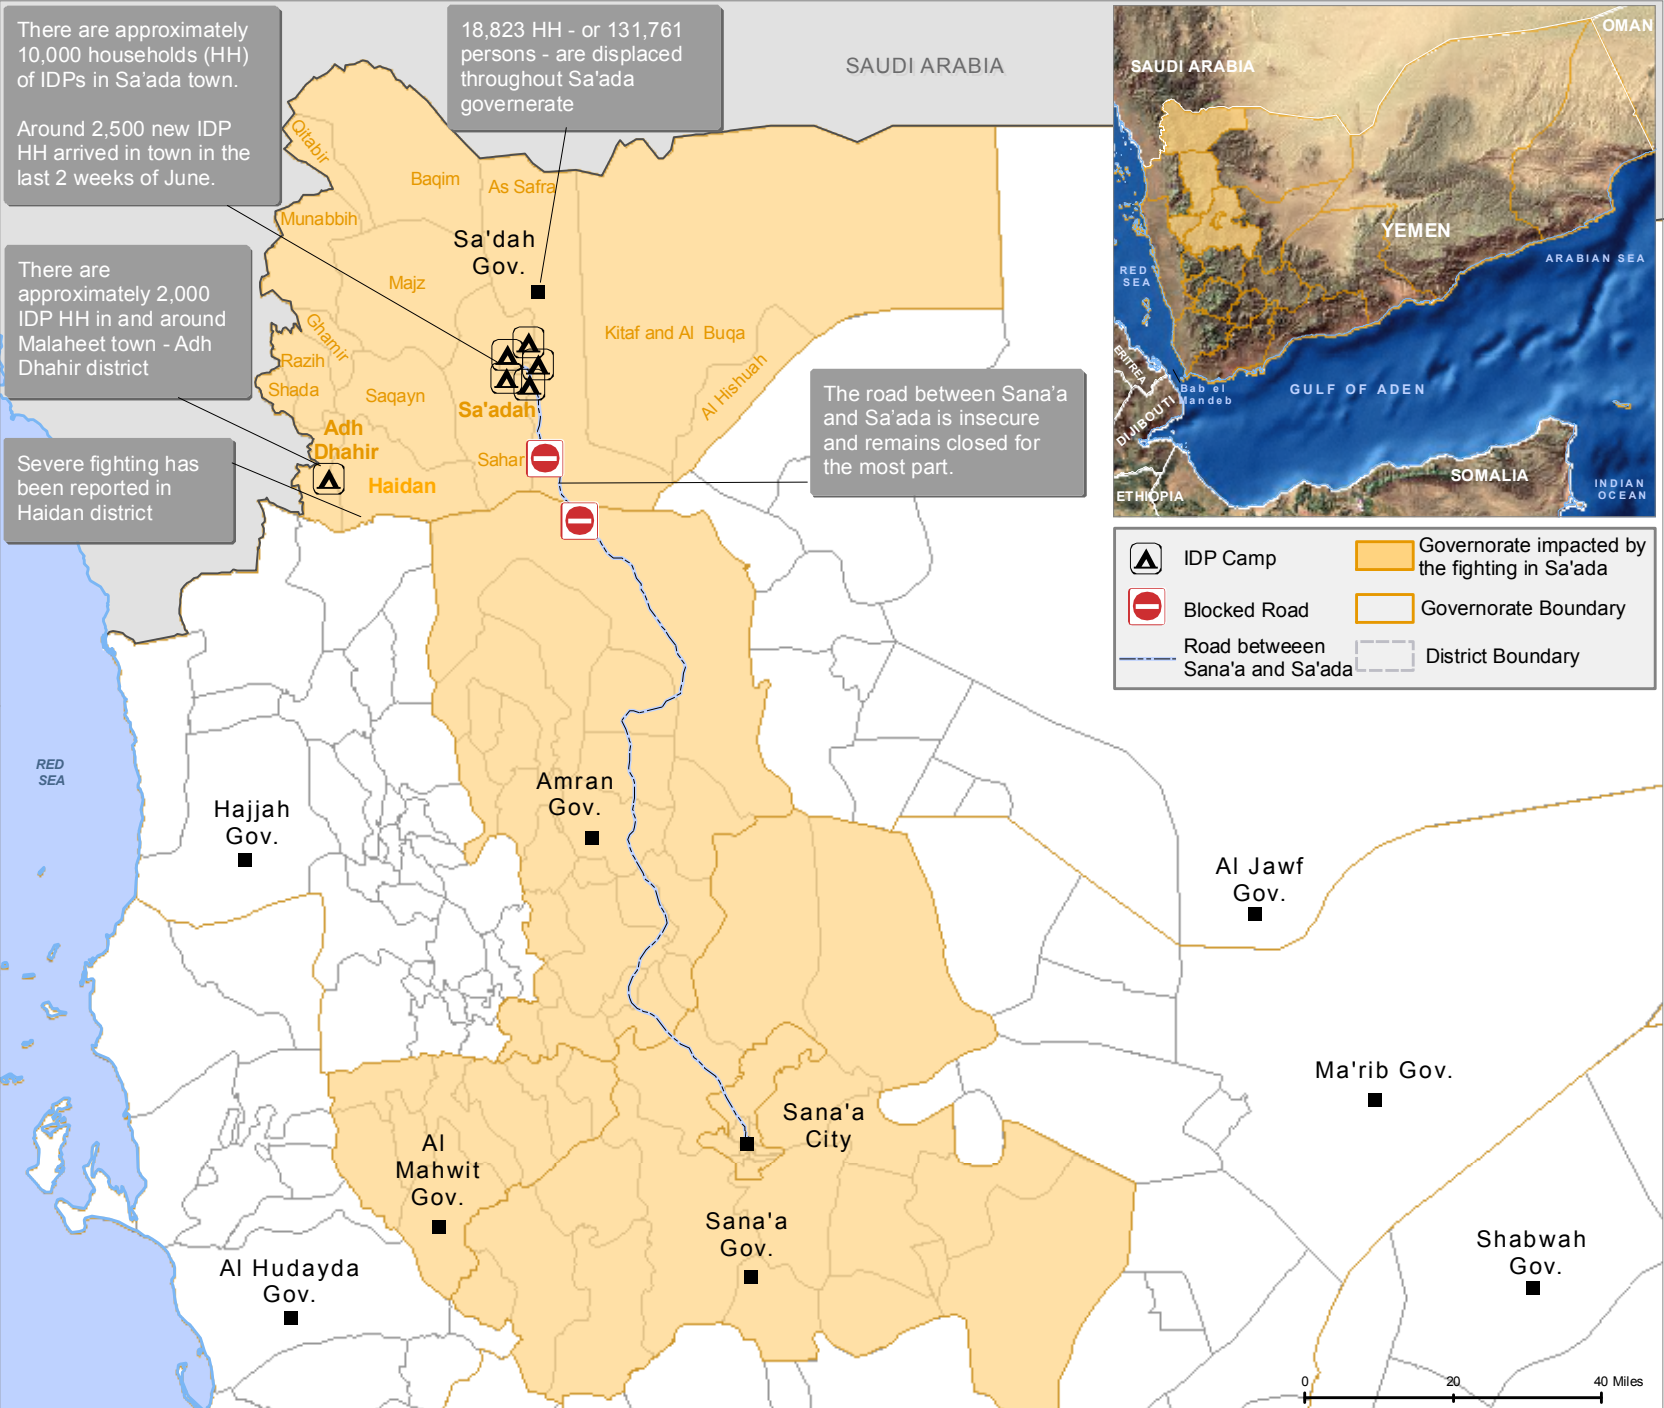

YEMEN: Situation Map - as of 3 July 2008

There are approximately 10,000 households (HH) of IDPs in Sa'ada town.

Around 2,500 new IDP HH arrived in town in the last 2 weeks of June.

18,823 HH - or 131,761 persons - are displaced throughout Sa'ada governorate

There are approximately 2,000 IDP HH in and around Malaheet town - Adh Dahir district

Severe fighting has been reported in Haidan district

The road between Sana'a and Sa'ada is insecure and remains closed for the most part.

	IDP Camp		Governorate impacted by the fighting in Sa'ada
	Blocked Road		Governorate Boundary
	Road between Sana'a and Sa'ada		District Boundary

Situation

Displacement and registration
Based on Yemeni Red Crescent and WFP registration figures, at least 18,823 HH - or 131,761 persons - are displaced throughout the Sa'ada governorate.

It is estimated that 2,500 new HH arrived in Sa'ada town in the last two weeks of June. Of these displaced groups, around 56% are in Sa'ada town and/or official camps.

As agencies are currently unable to reach Al-Melaheet (where nearly 2000 HH are settled), only 66% of IDPs can be reached by aid workers