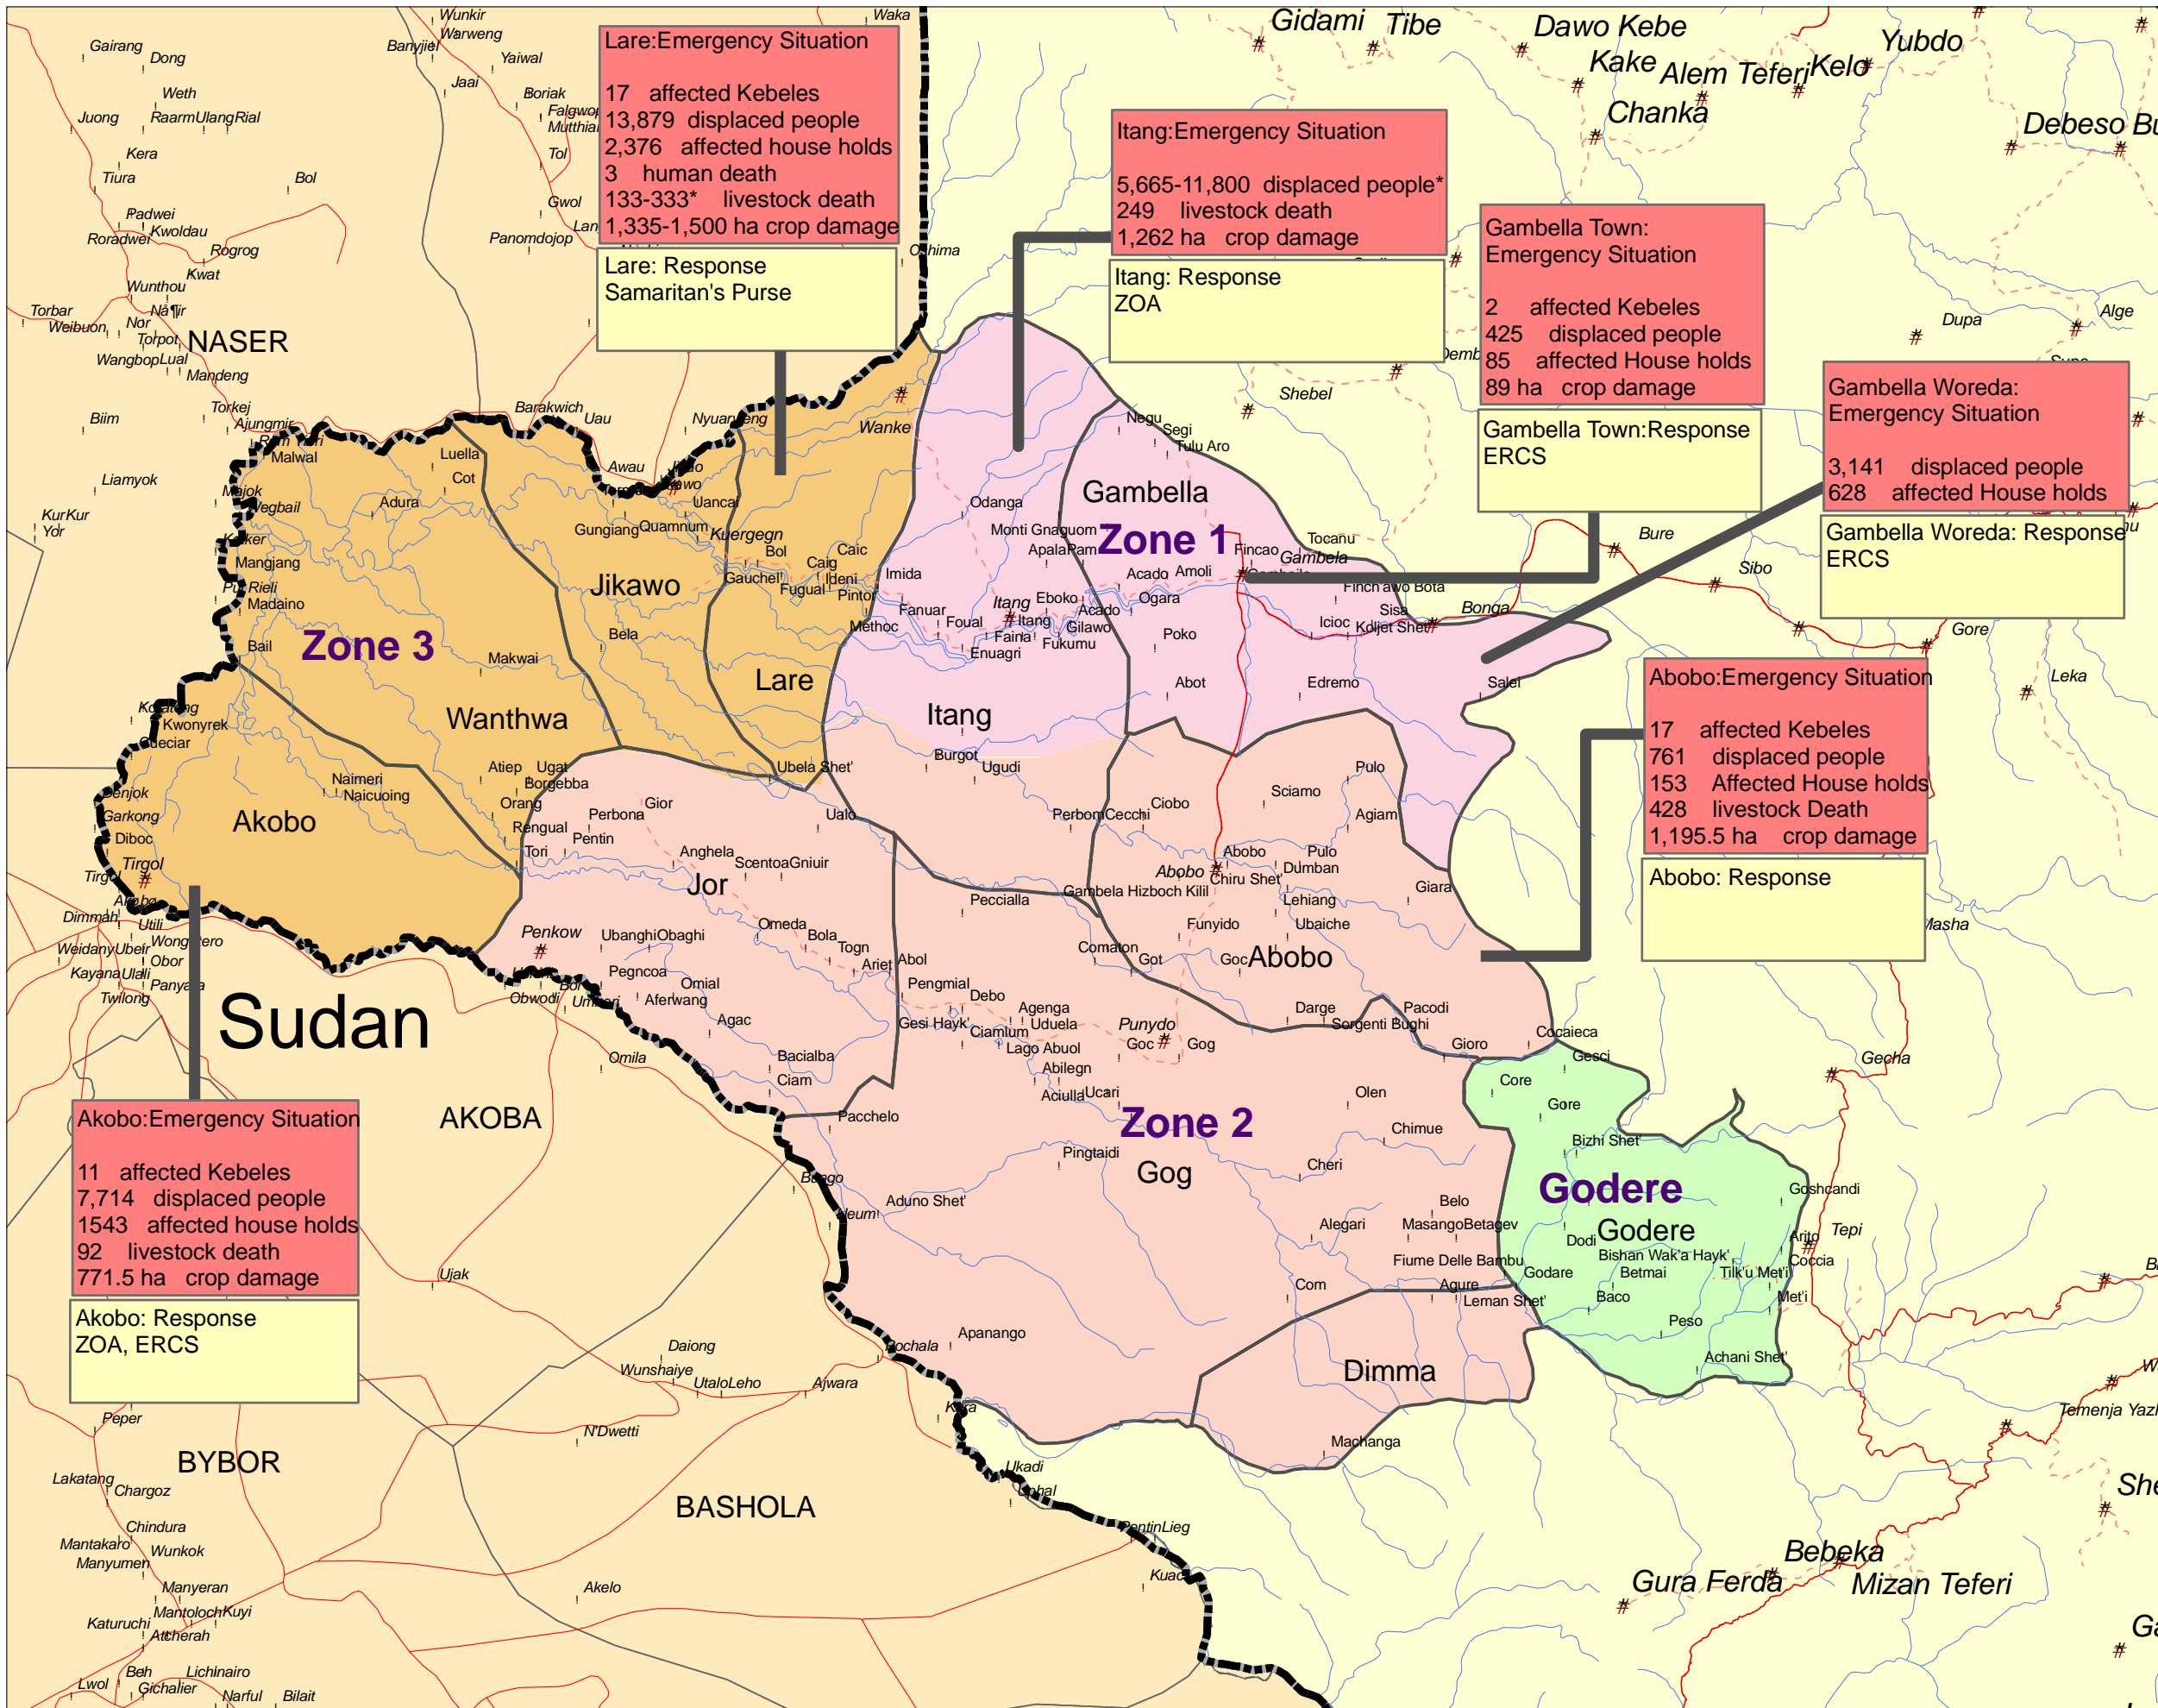

# Gambella Region - 04 September 2008

## Flood Affected Areas

Draft / Working Map

### Legend

- # Towns
- Villages
- International Boundary
- River
- Primary Road
- - - Secondary Road
- Woredas

**Lare:Emergency Situation**  
 17 affected Kebeles  
 13,879 displaced people  
 2,376 affected house holds  
 3 human death  
 133-333\* livestock death  
 1,335-1,500 ha crop damage

**Lare: Response**  
 Samaritan's Purse