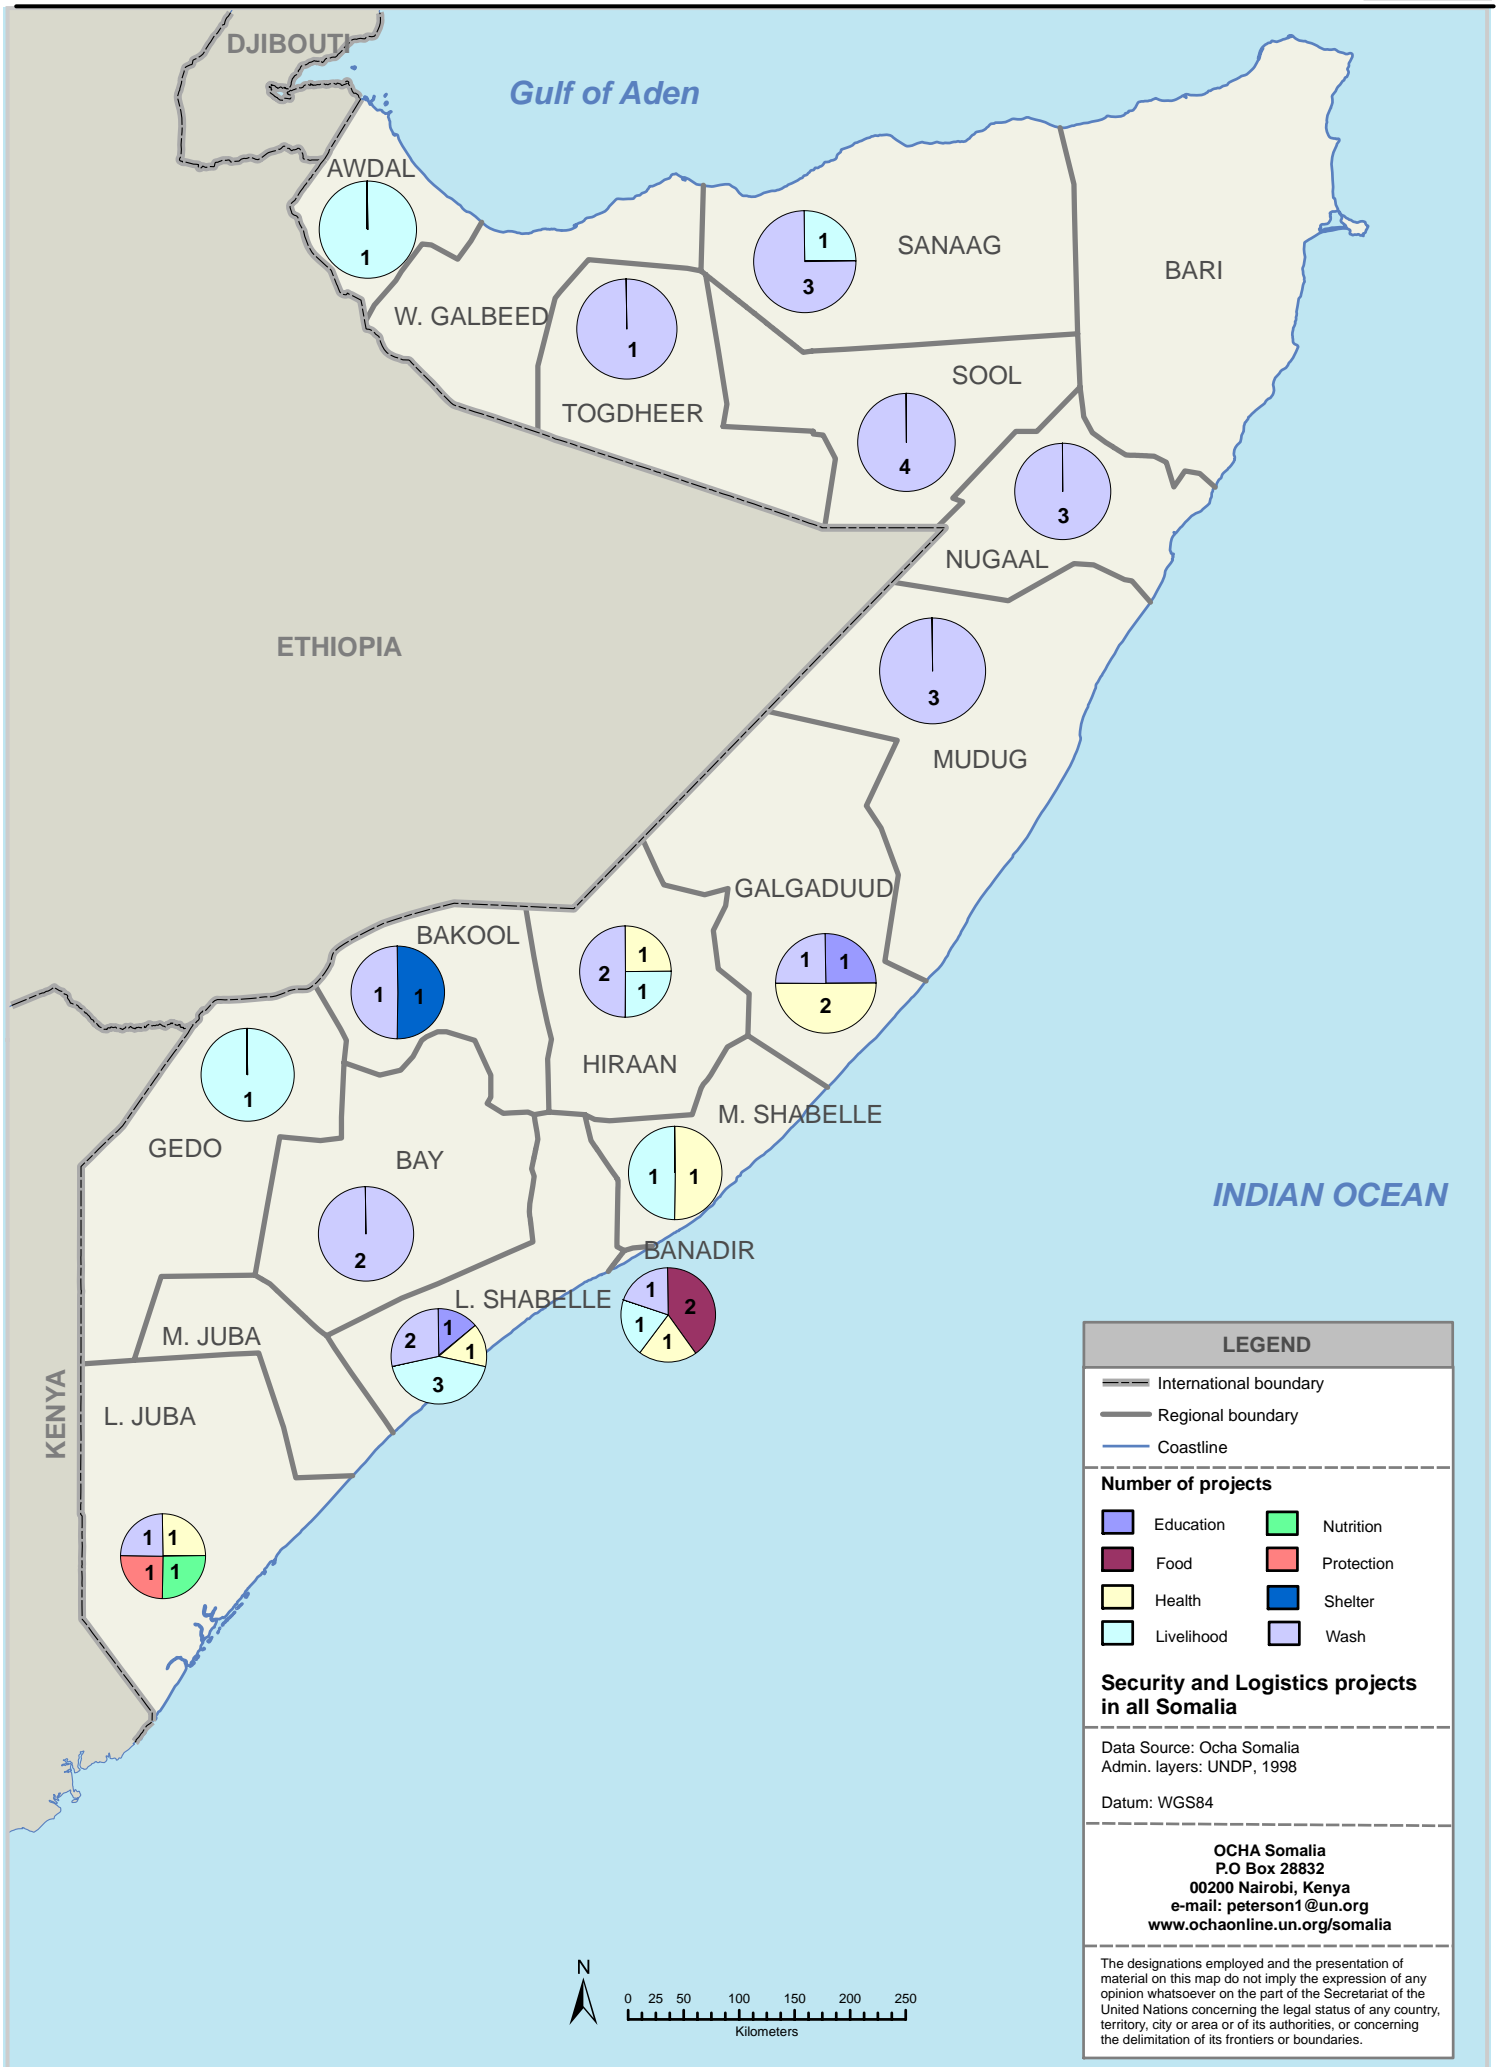

SOMALIA - HRF projects 2008

September 2008

LEGEND

- International boundary
- Regional boundary
- Coastline

Number of projects

- Education
- Food
- Health
- Livelihood
- Nutrition
- Protection
- Shelter
- Wash

Security and Logistics projects in all Somalia

Data Source: Ocha Somalia
Admin. layers: UNDP, 1998
Datum: WGS84

OCHA Somalia
P.O Box 28832
00200 Nairobi, Kenya
e-mail: peteron1@un.org
www.ochaonline.un.org/somalia

The designations employed and the presentation of material on this map do not imply the expression of any opinion whatsoever on the part of the Secretariat of the United Nations concerning the legal status of any country, territory, city or area or of its authorities, or concerning the delimitation of its frontiers or boundaries.