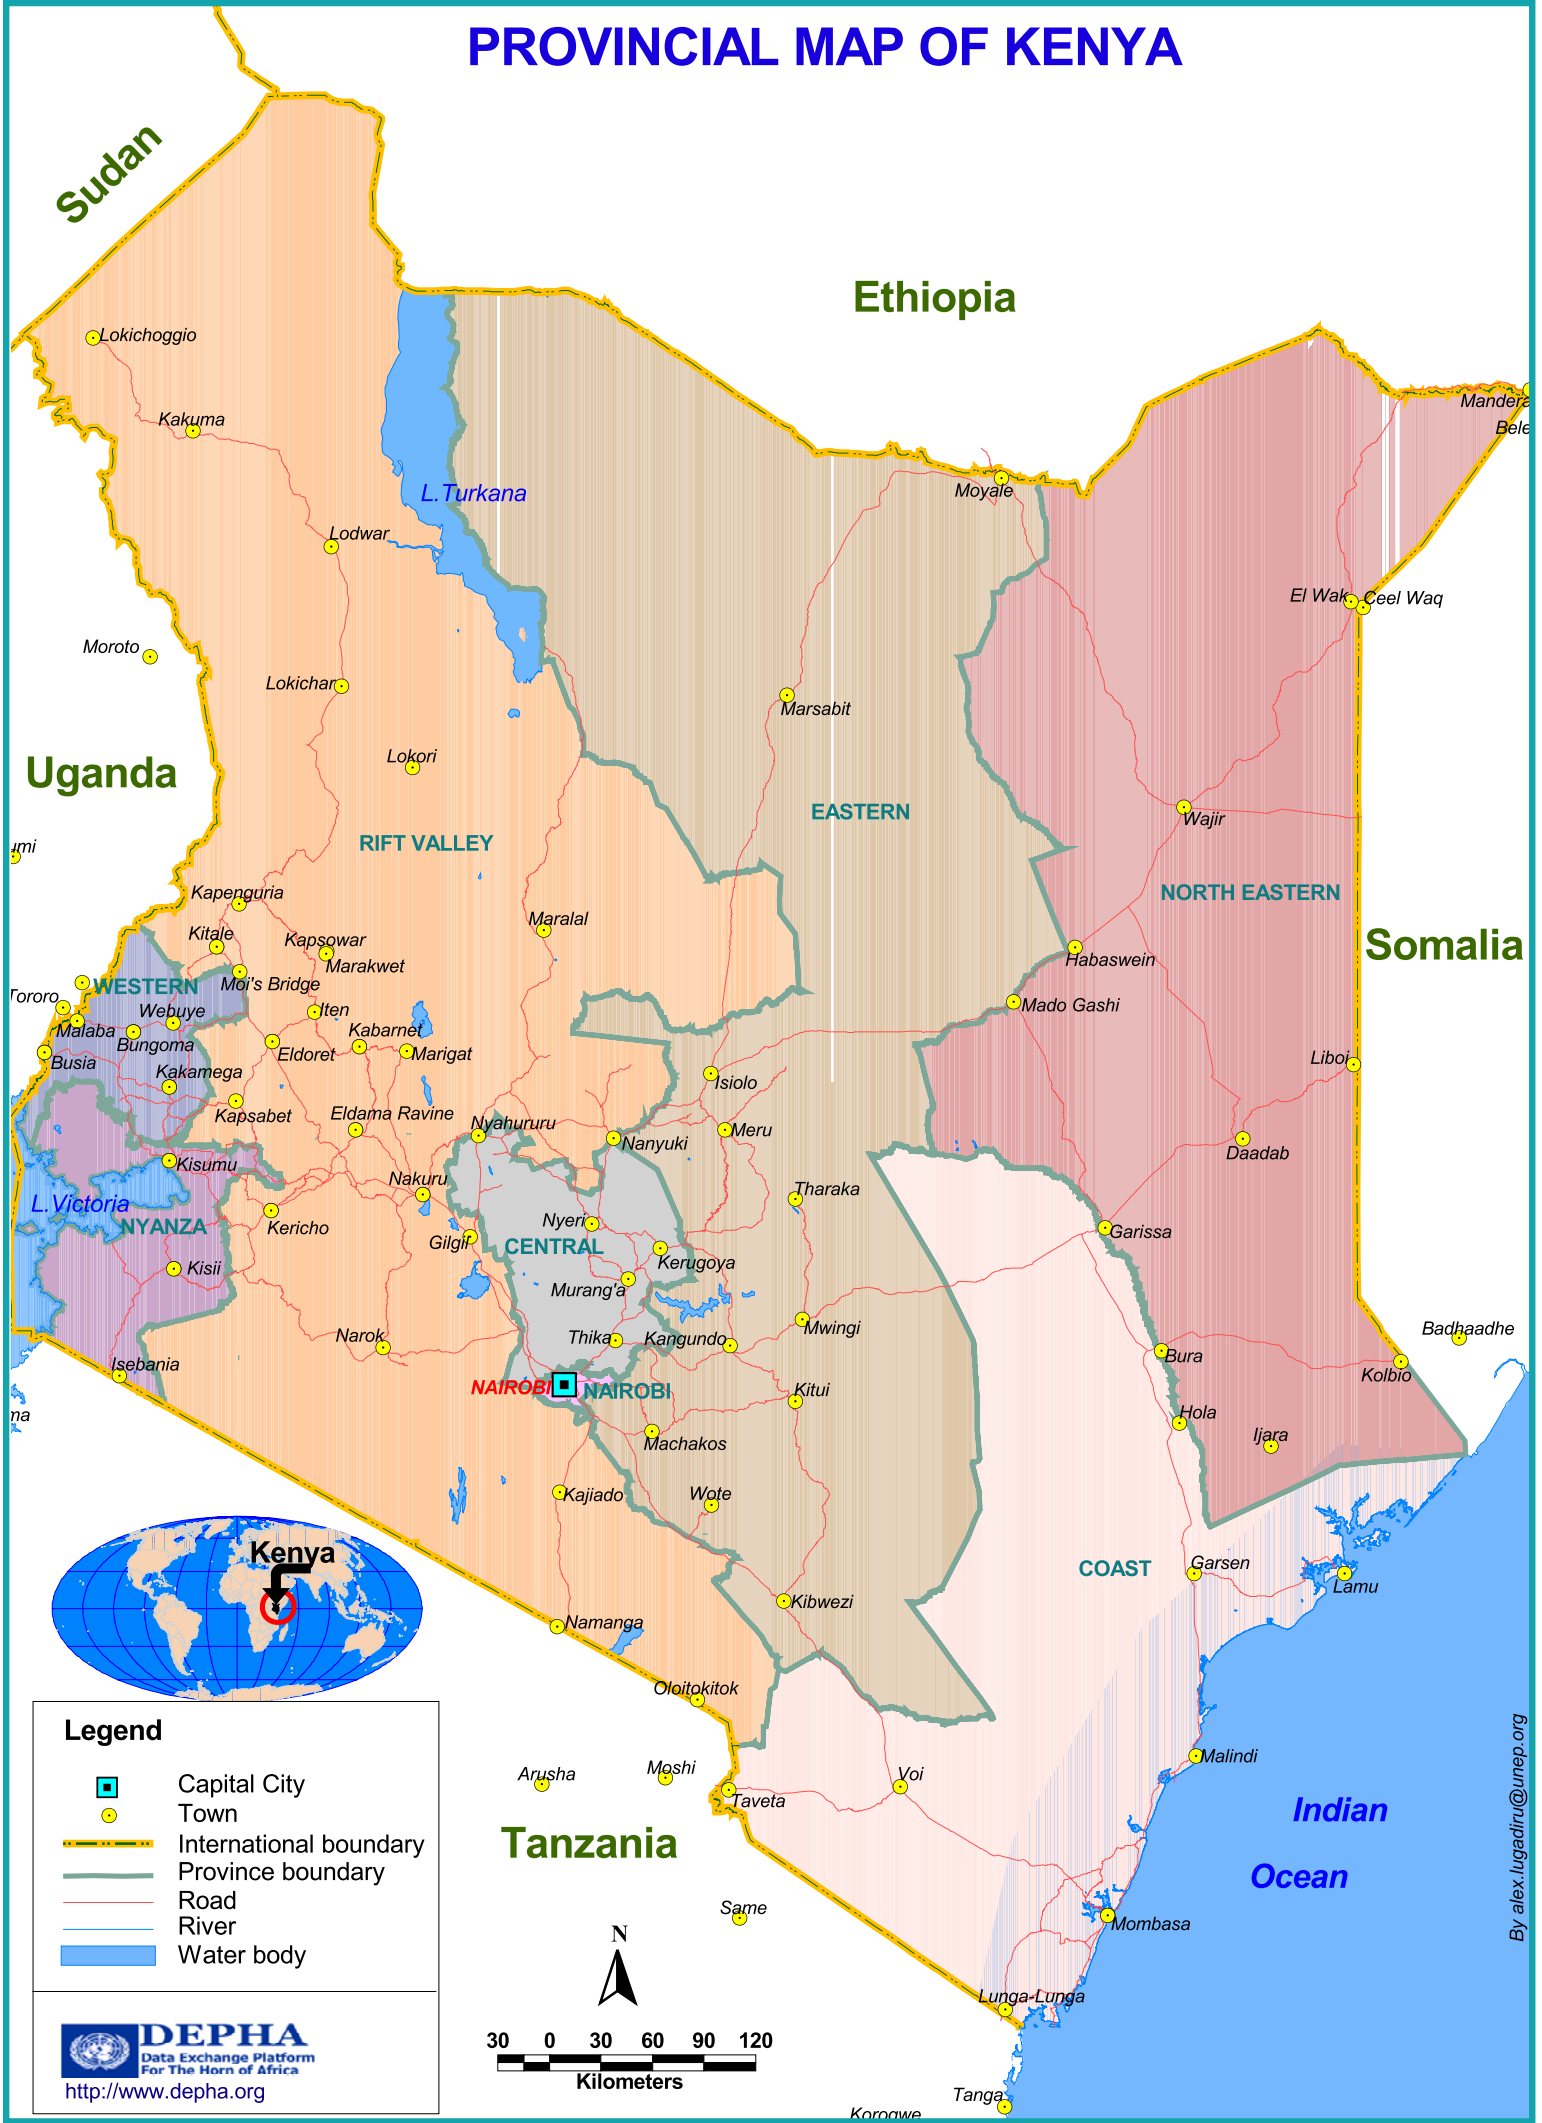

PROVINCIAL MAP OF KENYA

Legend

- Capital City
- Town
- International boundary
- Province boundary
- Road
- River
- Water body

DEPHA
Data Exchange Platform
For The Horn of Africa
<http://www.depha.org>

By alex.lugaduru@unep.org

The boundaries and names on these map do not imply any official endorsement or acceptance by the United Nations

The map was done and printed by the Data Exchange Platform for the Horn of Africa (DEPHA) UNEP, at the United Nations Complex, Gigiri_Grid lab, Block X, Tel +254 20 7624186/95