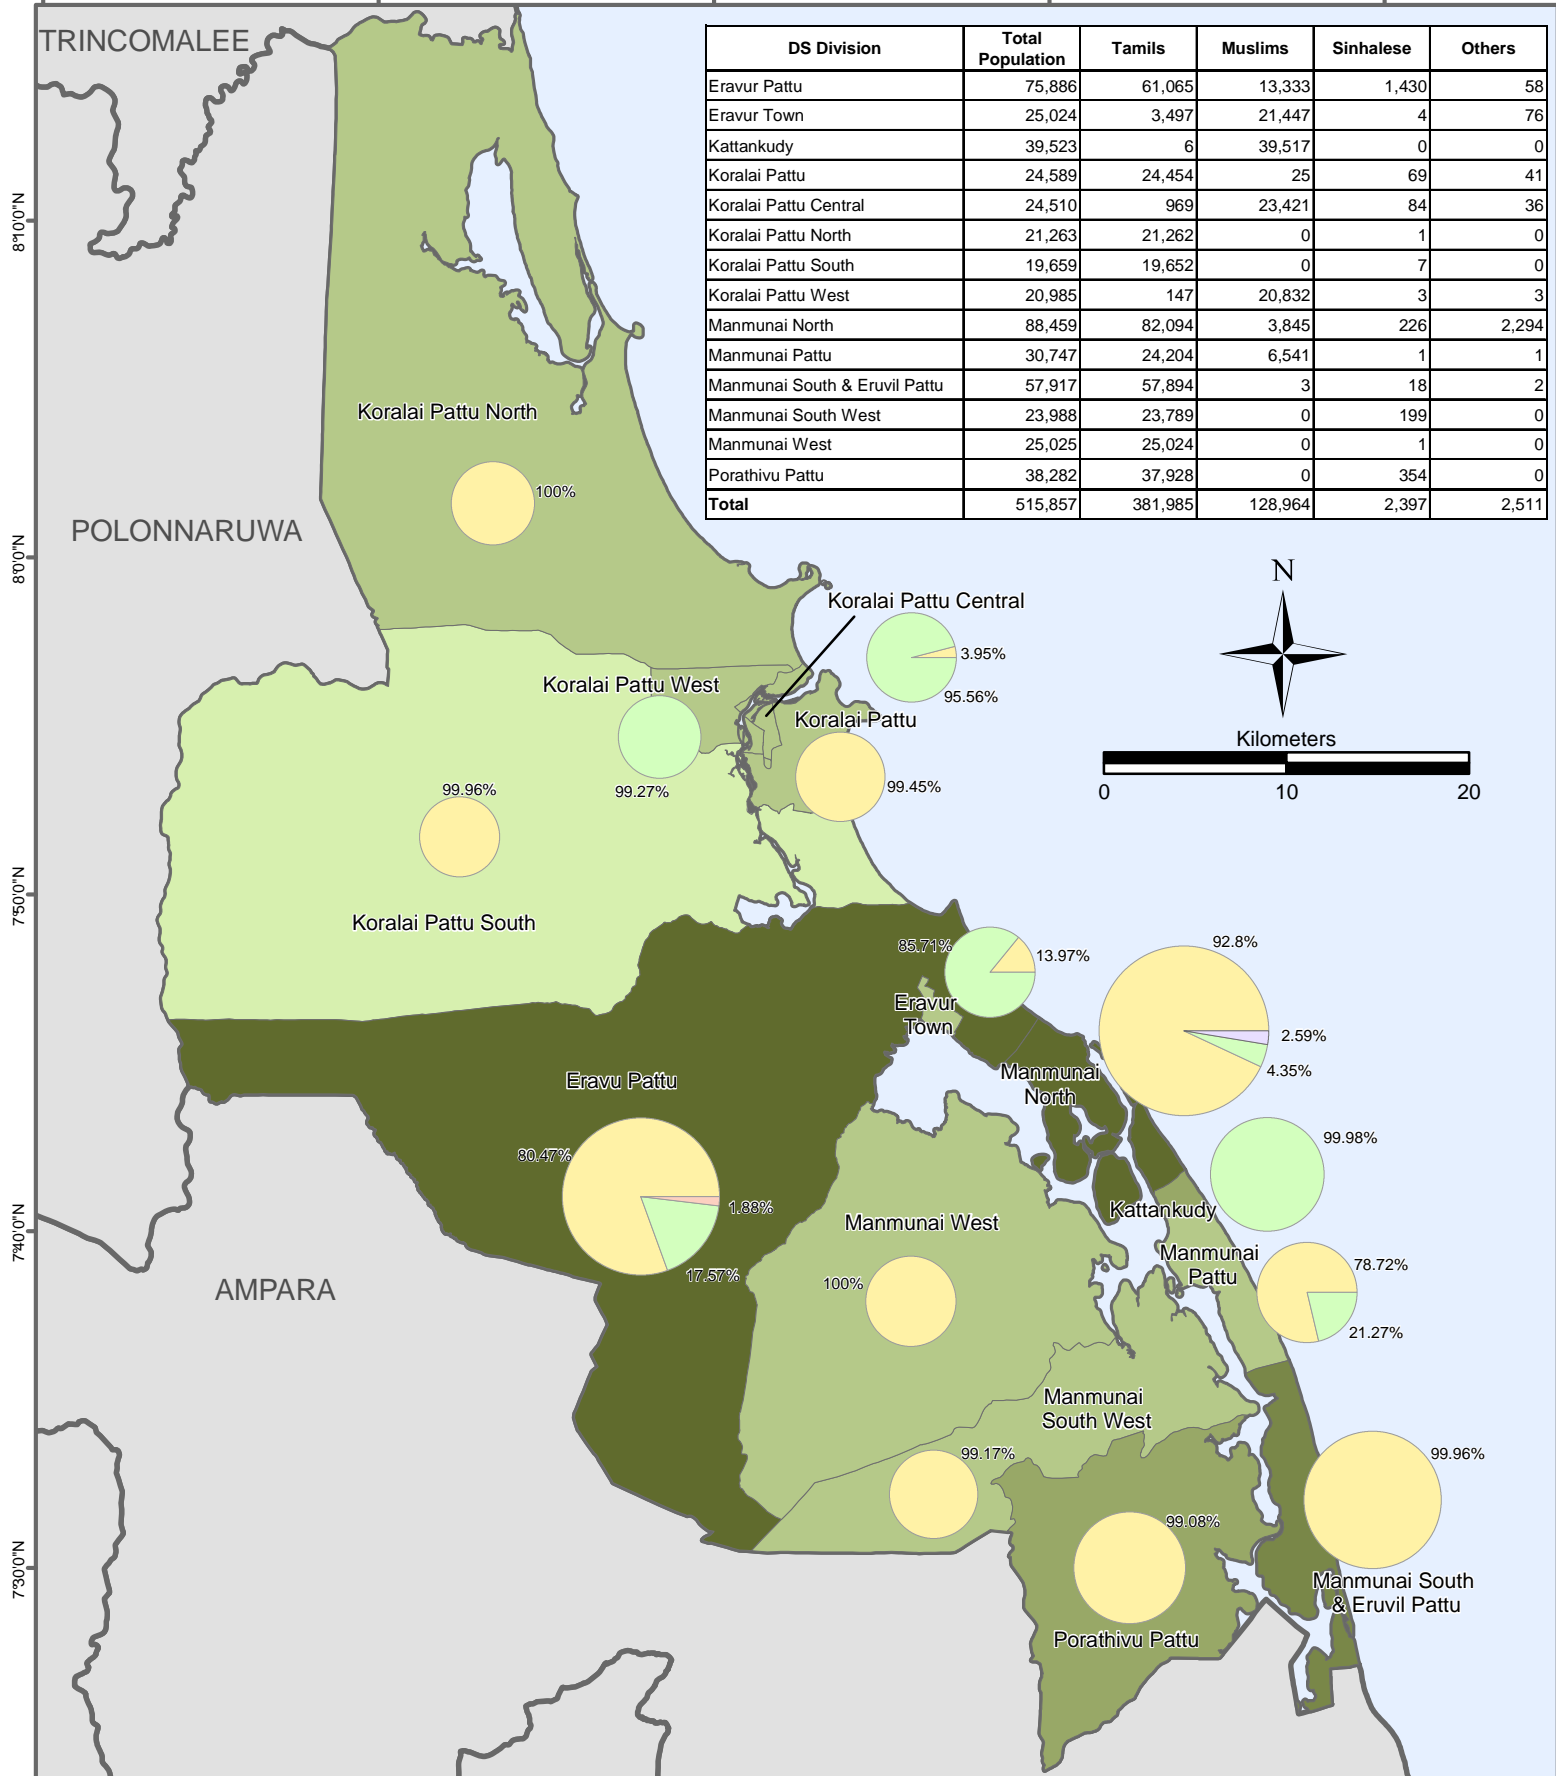

Demography

By Ethnic Group

District: Batticaloa

81°10'0"E 81°20'0"E 81°30'0"E 81°40'0"E 81°50'0"E

| DS Division | Total Population | Tamils | Muslims | Sinhalese | Others |
|-------------------------------|------------------|----------------|----------------|--------------|--------------|
| Eravur Pattu | 75,886 | 61,065 | 13,333 | 1,430 | 58 |
| Eravur Town | 25,024 | 3,497 | 21,447 | 4 | 76 |
| Kattankudy | 39,523 | 6 | 39,517 | 0 | 0 |
| Koralai Pattu | 24,589 | 24,454 | 25 | 69 | 41 |
| Koralai Pattu Central | 24,510 | 969 | 23,421 | 84 | 36 |
| Koralai Pattu North | 21,263 | 21,262 | 0 | 1 | 0 |
| Koralai Pattu South | 19,659 | 19,652 | 0 | 7 | 0 |
| Koralai Pattu West | 20,985 | 147 | 20,832 | 3 | 3 |
| Manmunai North | 88,459 | 82,094 | 3,845 | 226 | 2,294 |
| Manmunai Pattu | 30,747 | 24,204 | 6,541 | 1 | 1 |
| Manmunai South & Eruvil Pattu | 57,917 | 57,894 | 3 | 18 | 2 |
| Manmunai South West | 23,988 | 23,789 | 0 | 199 | 0 |
| Manmunai West | 25,025 | 25,024 | 0 | 1 | 0 |
| Porathivu Pattu | 38,282 | 37,928 | 0 | 354 | 0 |
| Total | 515,857 | 381,985 | 128,964 | 2,397 | 2,511 |

Legend

Total Population

- 19,659 - 20,000
- 20,001 - 35,000
- 35,001 - 50,000
- 50,001 - 75,000
- 75,001 - 90,000

Ethnic Groups

- Muslims
- Tamils
- Sinhalese
- Others

Boundaries

- District Boundary
- DS Boundary

Admin boundaries provided by: Survey Department, Government of Sri Lanka

MapNumber: OCHA/LK/BATTI/Demography002/V2

This map is designed for printing on A4 size

The boundaries, names and the designations used on this map do not imply official endorsement or acceptance by the United Nations.