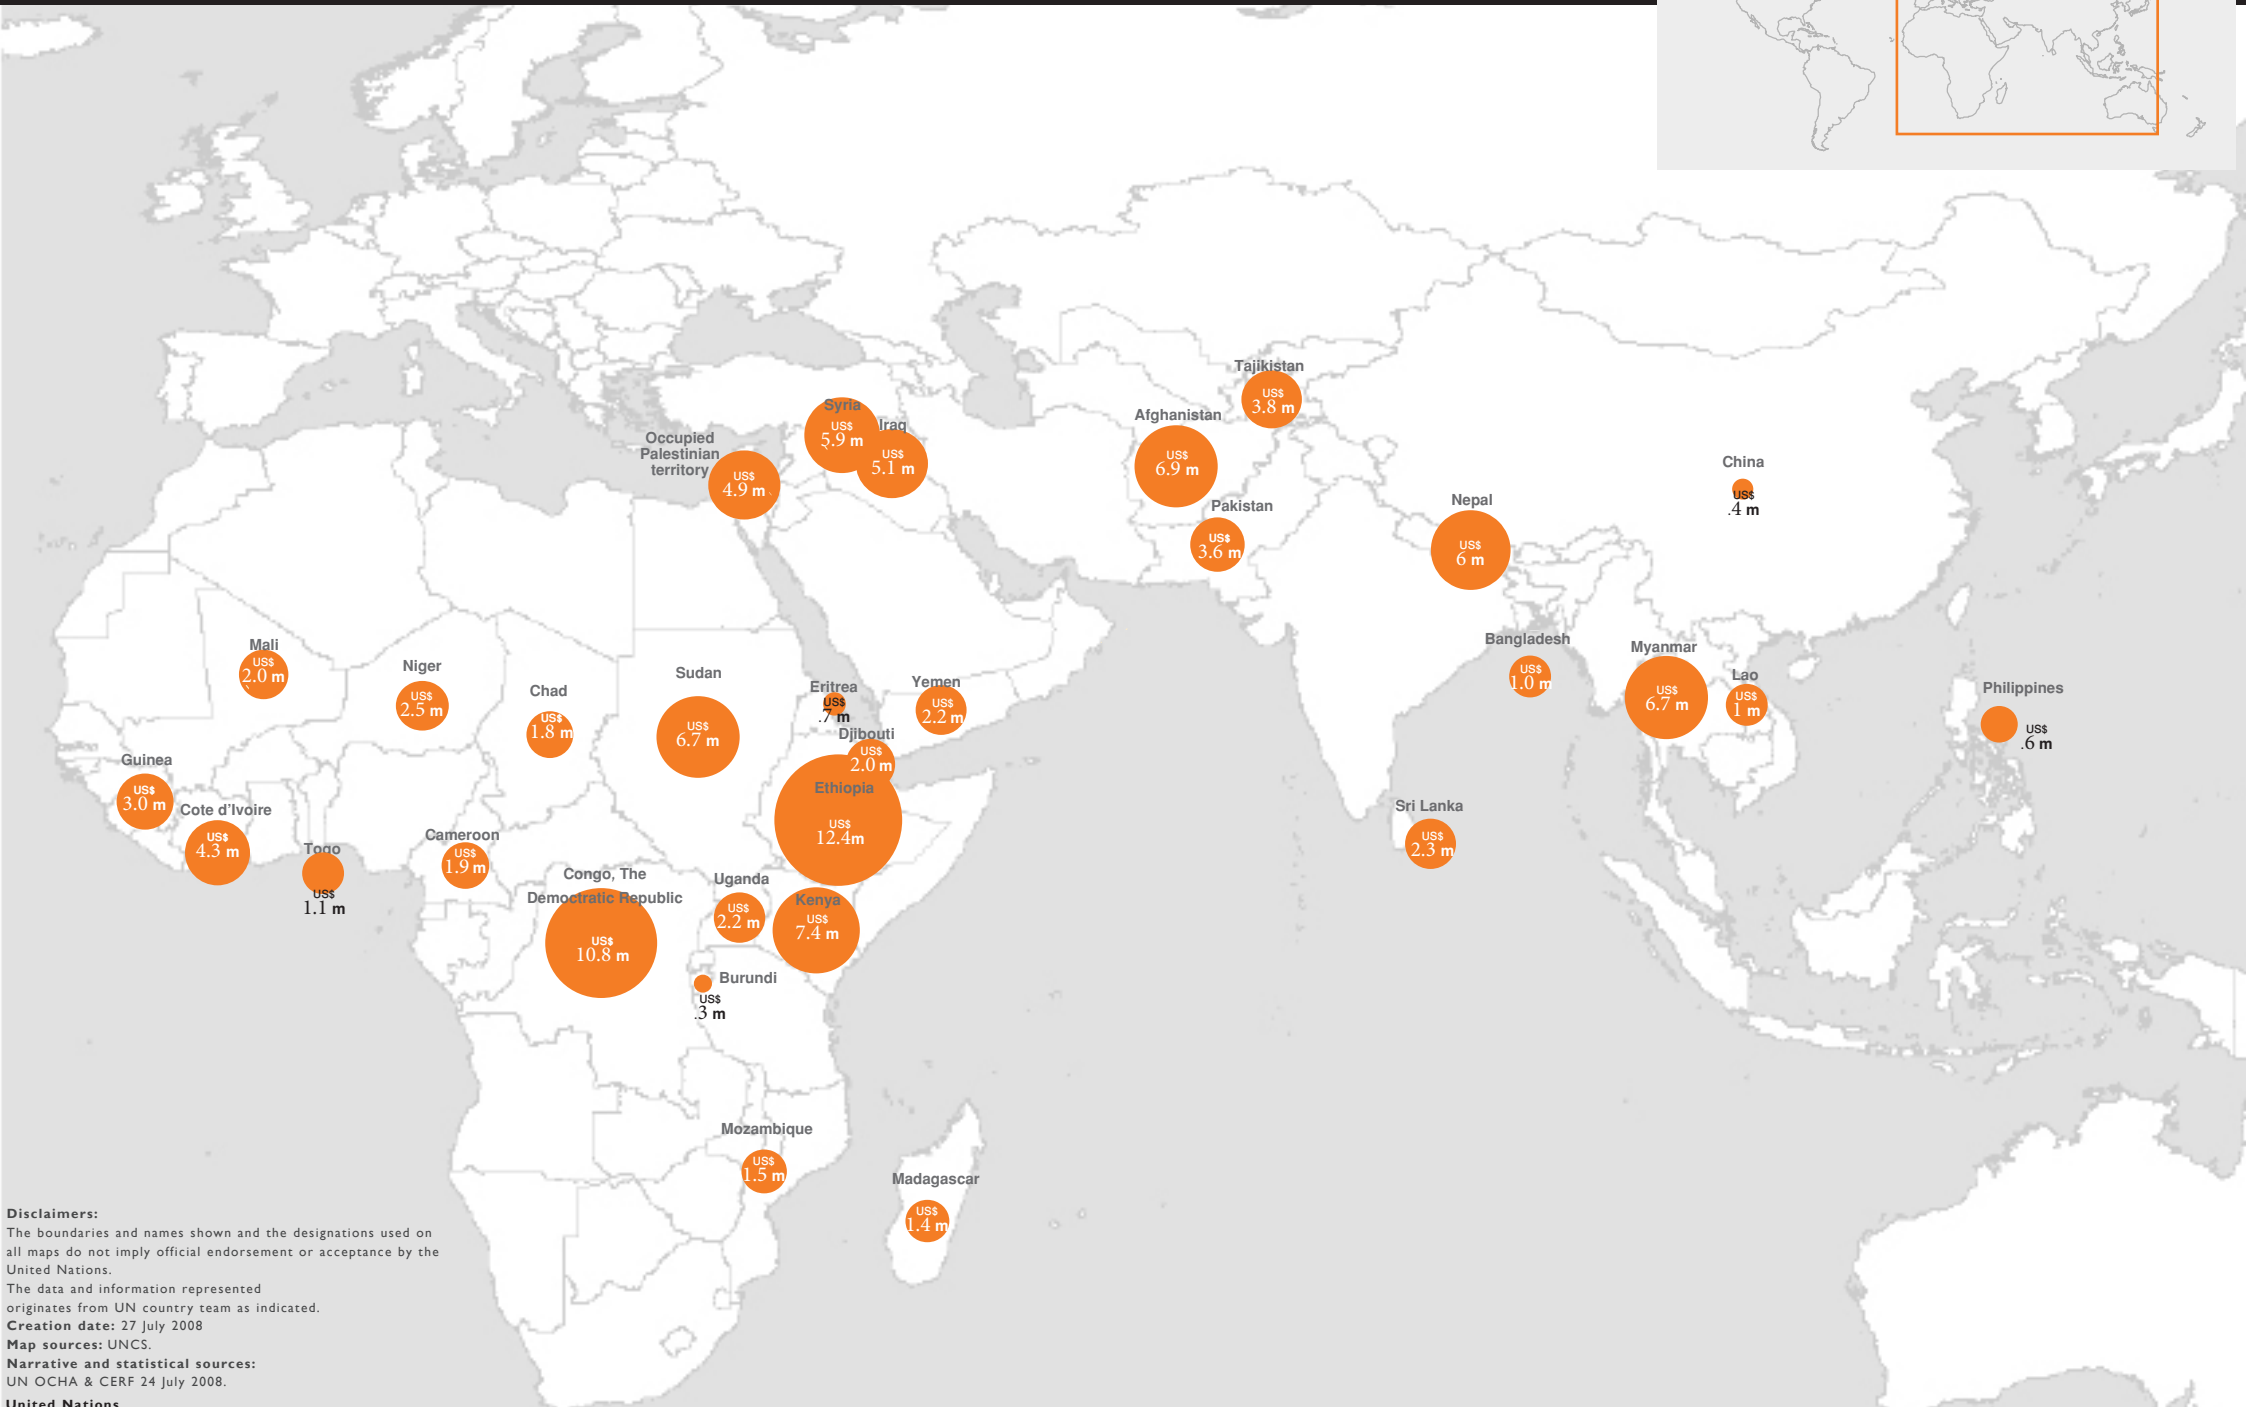

Central Emergency Response Fund (CERF) food allocations

Disclaimers:
The boundaries and names shown and the designations used on all maps do not imply official endorsement or acceptance by the United Nations.
The data and information represented originates from UN country team as indicated.
Creation date: 27 July 2008
Map sources: UNCS.
Narrative and statistical sources: UN OCHA & CERF 24 July 2008.