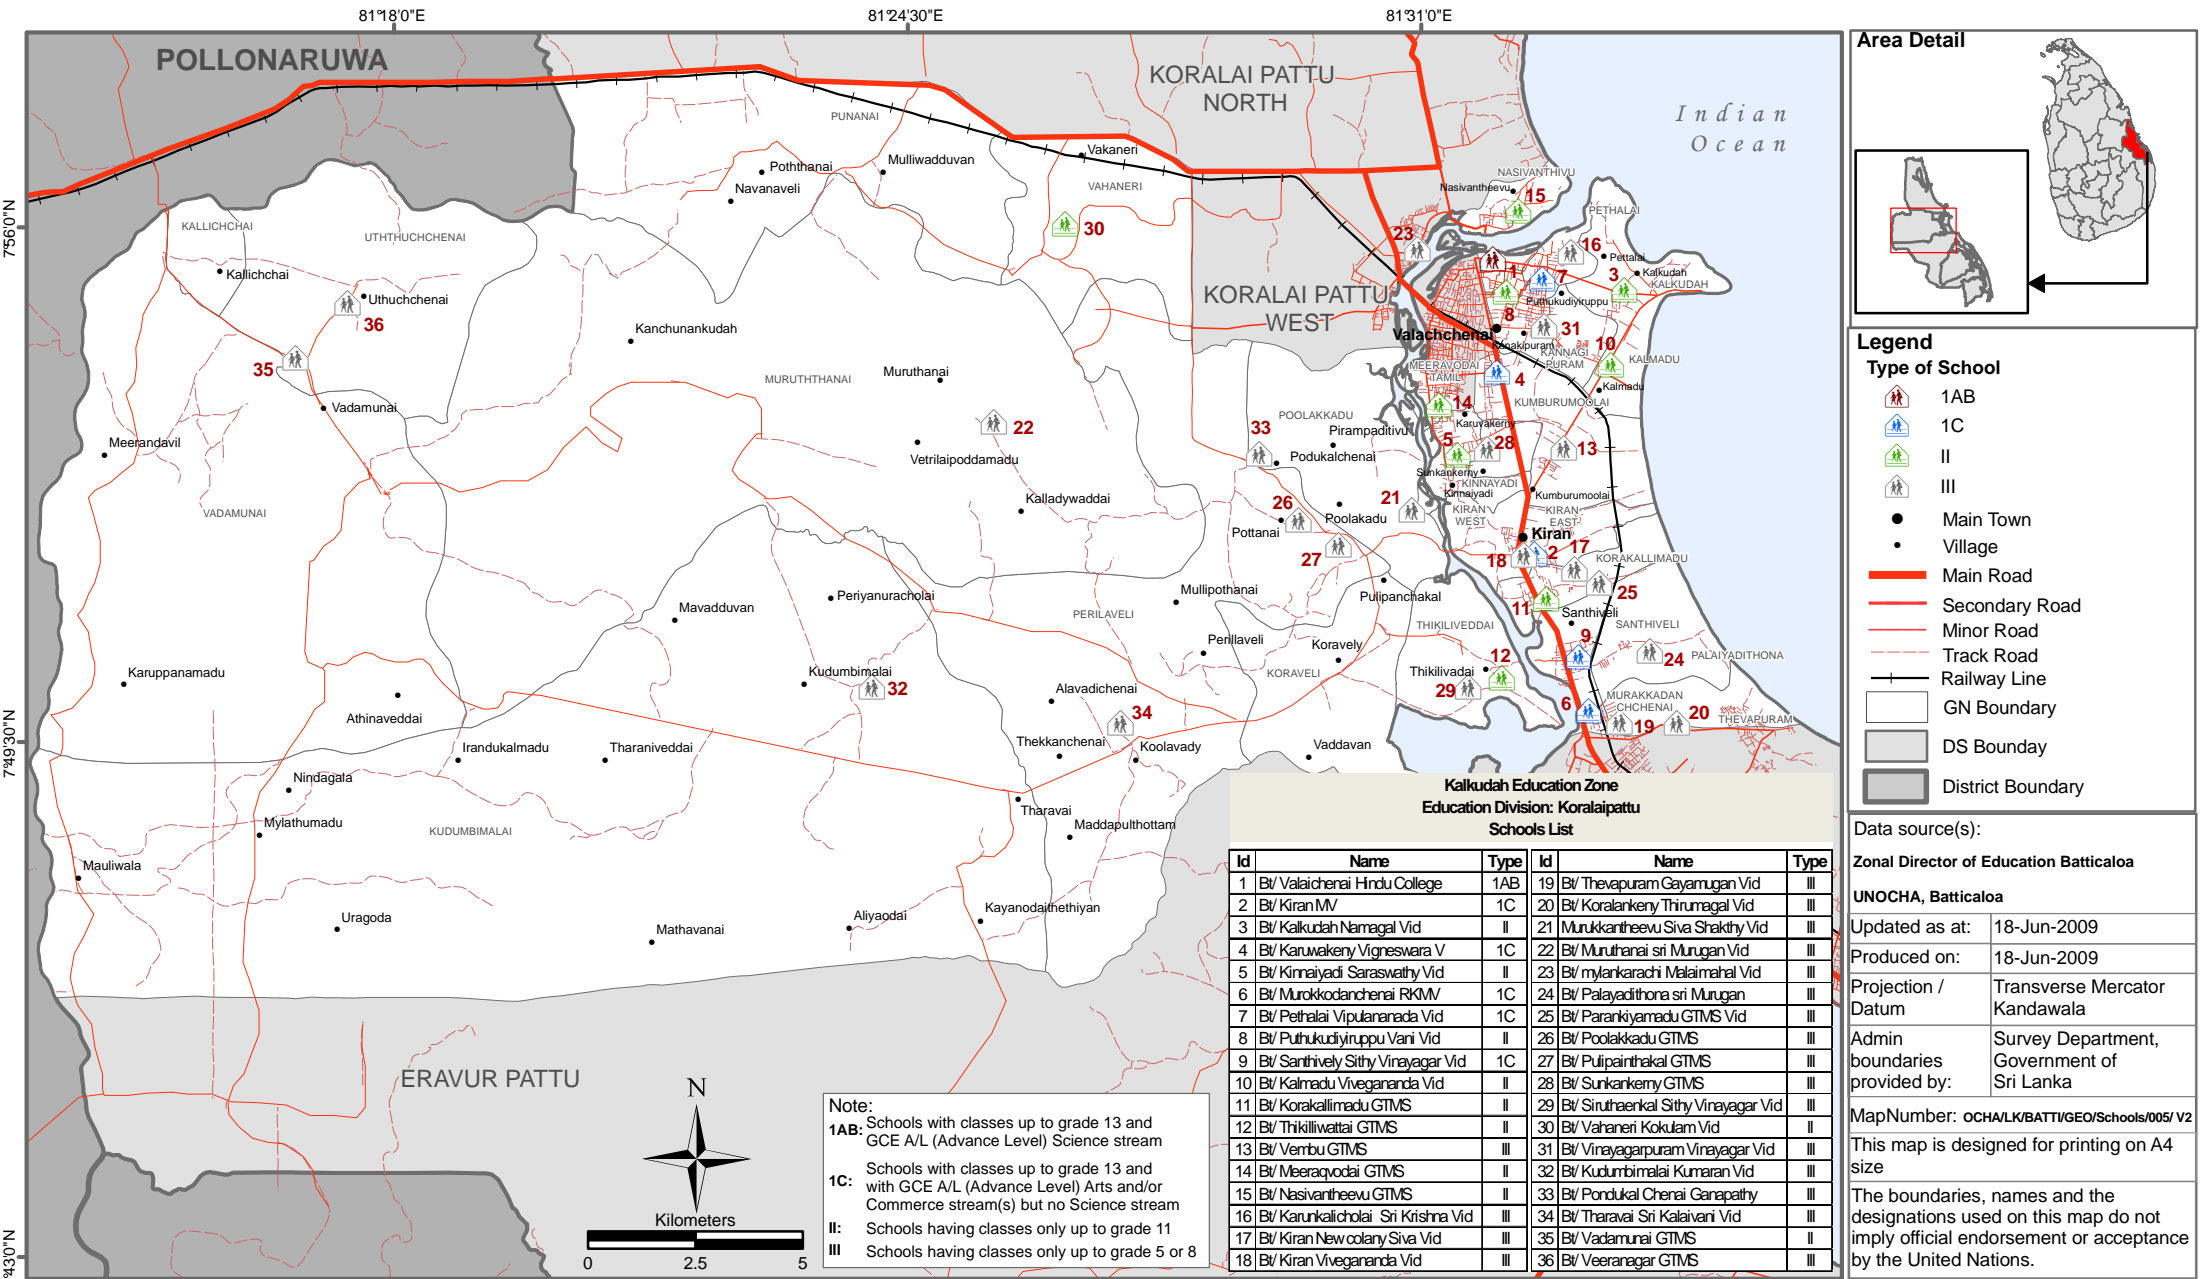

# Location of Schools in Koralaipattu Education division

**District: Batticaloa**  
**Education Zone: Kalkudah**

**Kalkudah Education Zone**  
**Education Division: Koralaipattu**  
**Schools List**

Id	Name	Type	Id	Name	Type
1	B/ Valaichenai Hindu College	1AB	19	B/ Thevapuram Cayamagan Vid	III
2	B/ Kiran MV	1C	20	B/ Koralkankery Thirumagal Vid	III
3	B/ Kalkudah Namagal Vid	II	21	Murukkanttheevu Siva Shakthy Vid	III
4	B/ Karukakery Vigneswara V	1C	22	B/ Muruthanai sri Munugan Vid	III
5	B/ Kinnaiyadi Saraswathy Vid	II	23	B/ mylankarachi Malaimahal Vid	III
6	B/ Murakkodanchenai RKVM	1C	24	B/ Palayadithona sri Munugan	III
7	B/ Pethalai Vipulanarada Vid	1C	25	B/ Parankiyamadu GTMS Vid	III
8	B/ Puthukudiyiruppu Vani Vid	II	26	B/ Poolakkadu GTMS	III
9	B/ Santhiveli Sithy Vinayagar Vid	1C	27	B/ Pulipainthakal GTMS	III
10	B/ Kalmadu Vivegananda Vid	II	28	B/ Sunkankery GTMS	III
11	B/ Korakallimadu GTMS	II	29	B/ Siruthaerikal Sithy Vinayagar Vid	III
12	B/ Thikilivattai GTMS	II	30	B/ Vahaneri Kokulam Vid	II
13	B/ Vembu GTMS	III	31	B/ Vinayagarapuram Vinayagar Vid	III
14	B/ Meeraroodai GTMS	II	32	B/ Kudumbimalai Kumanan Vid	III
15	B/ Nasivantheevu GTMS	II	33	B/ Pondulak Chenai Ganapathy	III
16	B/ Karunkalicholai Sri Krishna Vid	III	34	B/ Tharavai Sri Kalavari Vid	III
17	B/ Kiran Newcolary Siva Vid	III	35	B/ Vadamunai GTMS	III
18	B/ Kiran Vivegananda Vid	III	36	B/ Veeranager GTMS	III

**Note:**  
**1AB:** Schools with classes up to grade 13 and GCE A/L (Advance Level) Science stream  
**1C:** Schools with classes up to grade 13 and with GCE A/L (Advance Level) Arts and/or Commerce stream(s) but no Science stream  
**II:** Schools having classes only up to grade 11  
**III:** Schools having classes only up to grade 5 or 8