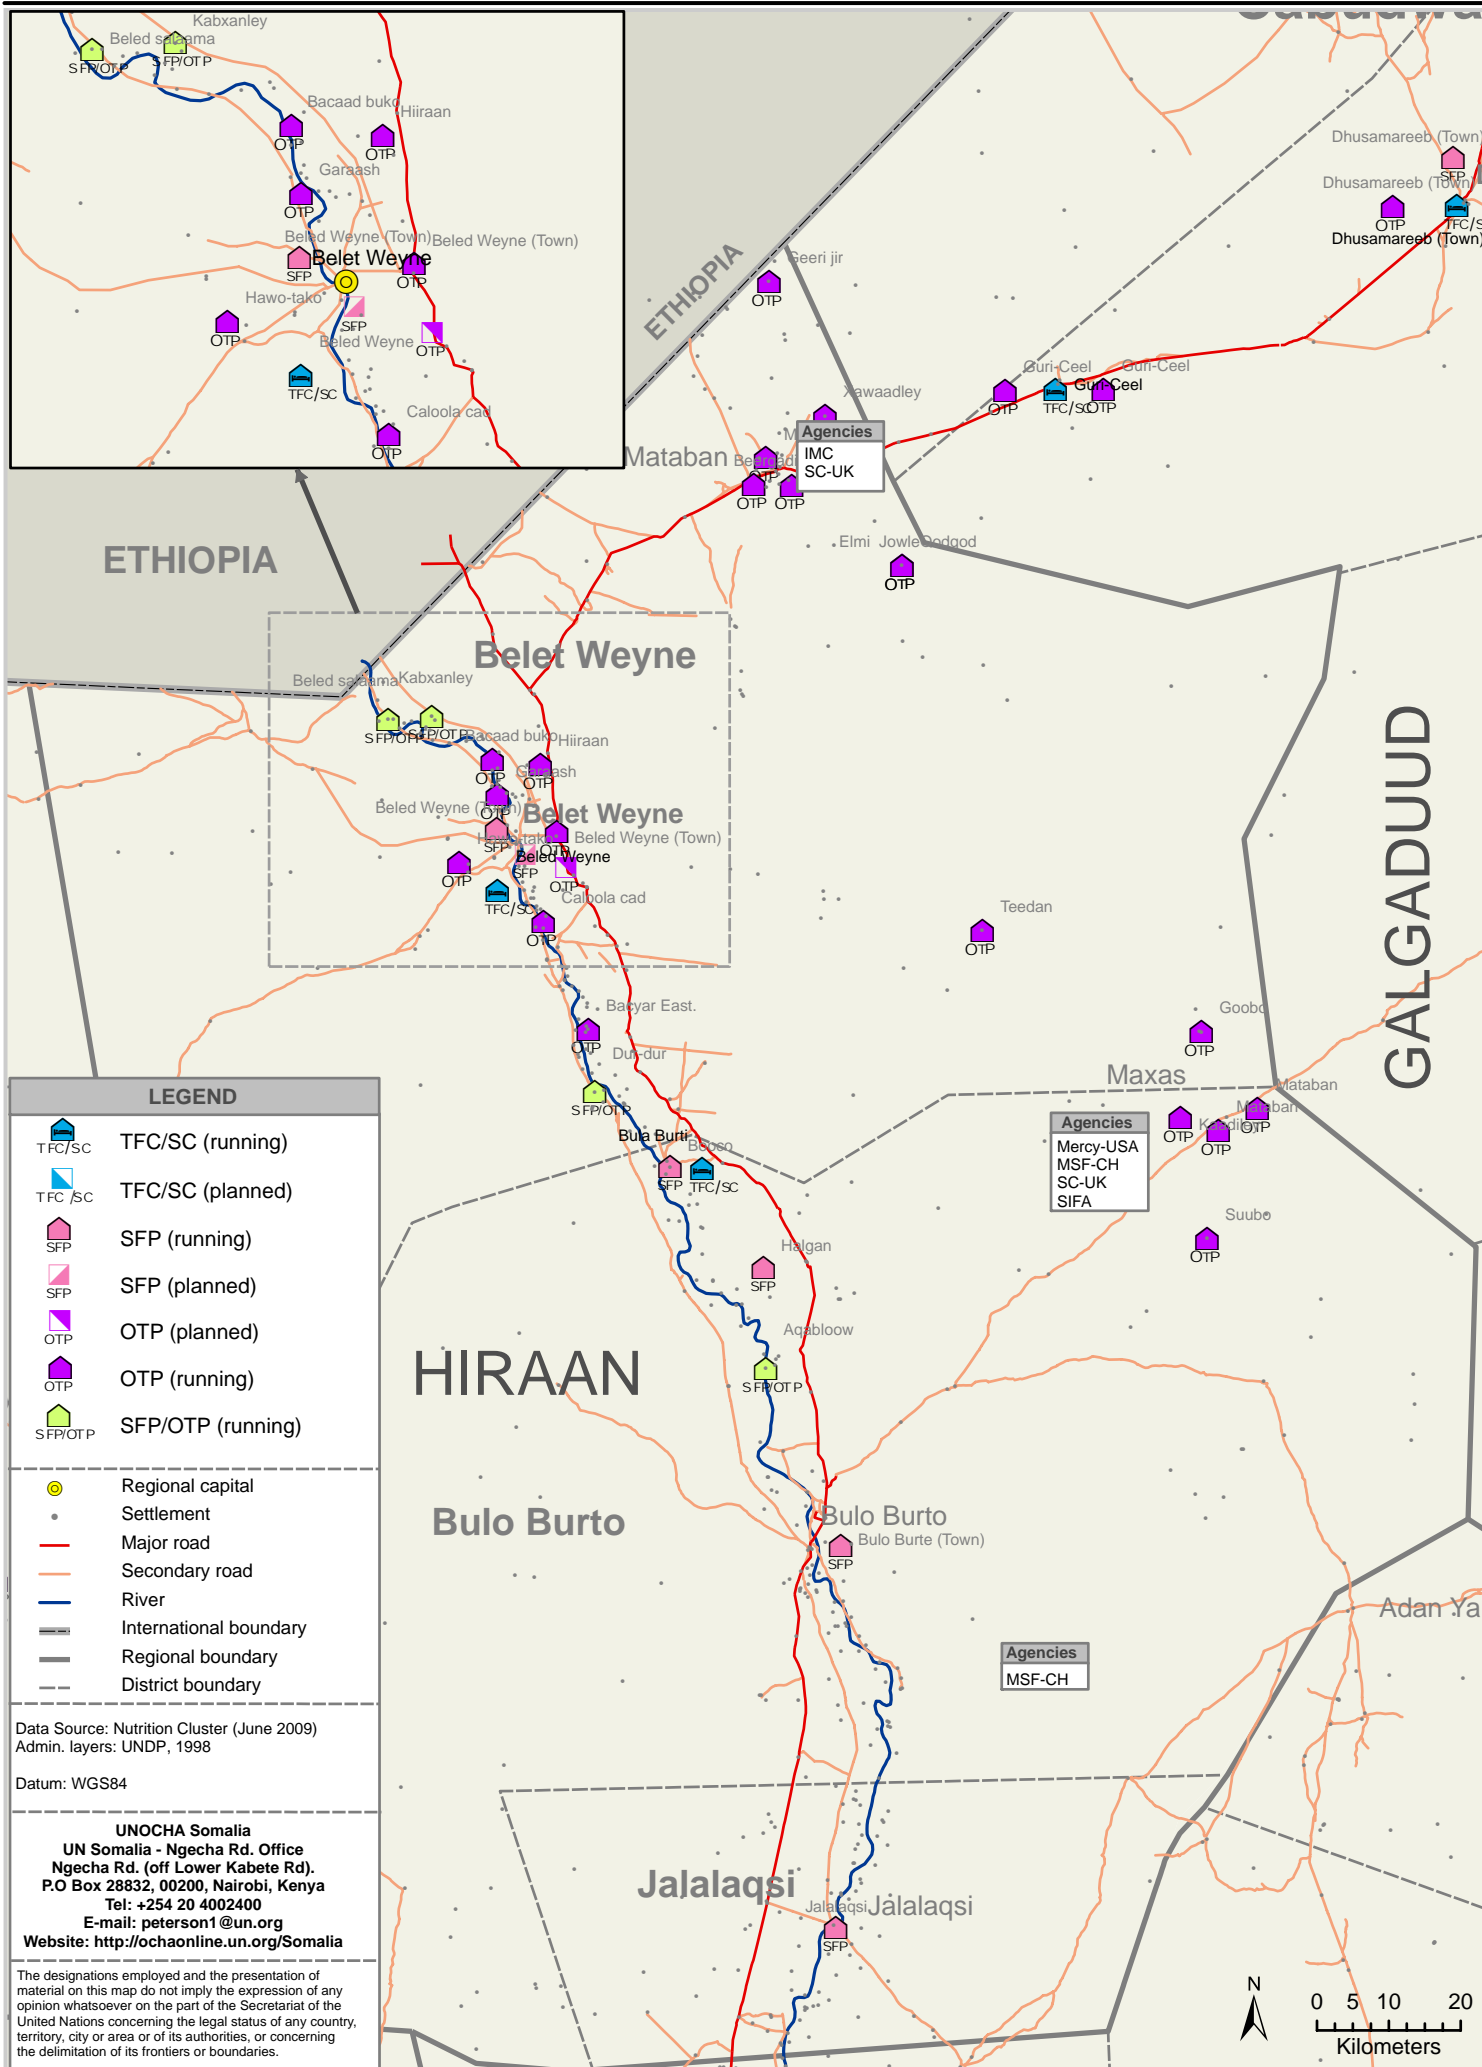

SOMALIA - Who does What Where - Nutrition, Hiraan Region

June 2009

LEGEND

- TFC/SC (running)
- TFC/SC (planned)
- SFP (running)
- SFP (planned)
- OTP (planned)
- OTP (running)
- SFP/OTP (running)

- Regional capital
- Settlement
- Major road
- Secondary road
- River
- International boundary
- Regional boundary
- District boundary

Data Source: Nutrition Cluster (June 2009)
Admin. layers: UNDP, 1998

Datum: WGS84

UNOCHA Somalia
UN Somalia - Ngecha Rd. Office
Ngecha Rd. (off Lower Kabete Rd.)
P.O Box 28832, 00200, Nairobi, Kenya
Tel: +254 20 4002400
E-mail: peterston1@un.org
Website: <http://ochaonline.un.org/Somalia>

Agencies
Mercy-USA
MSF-CH
SC-UK
SIFA

Agencies
MSF-CH