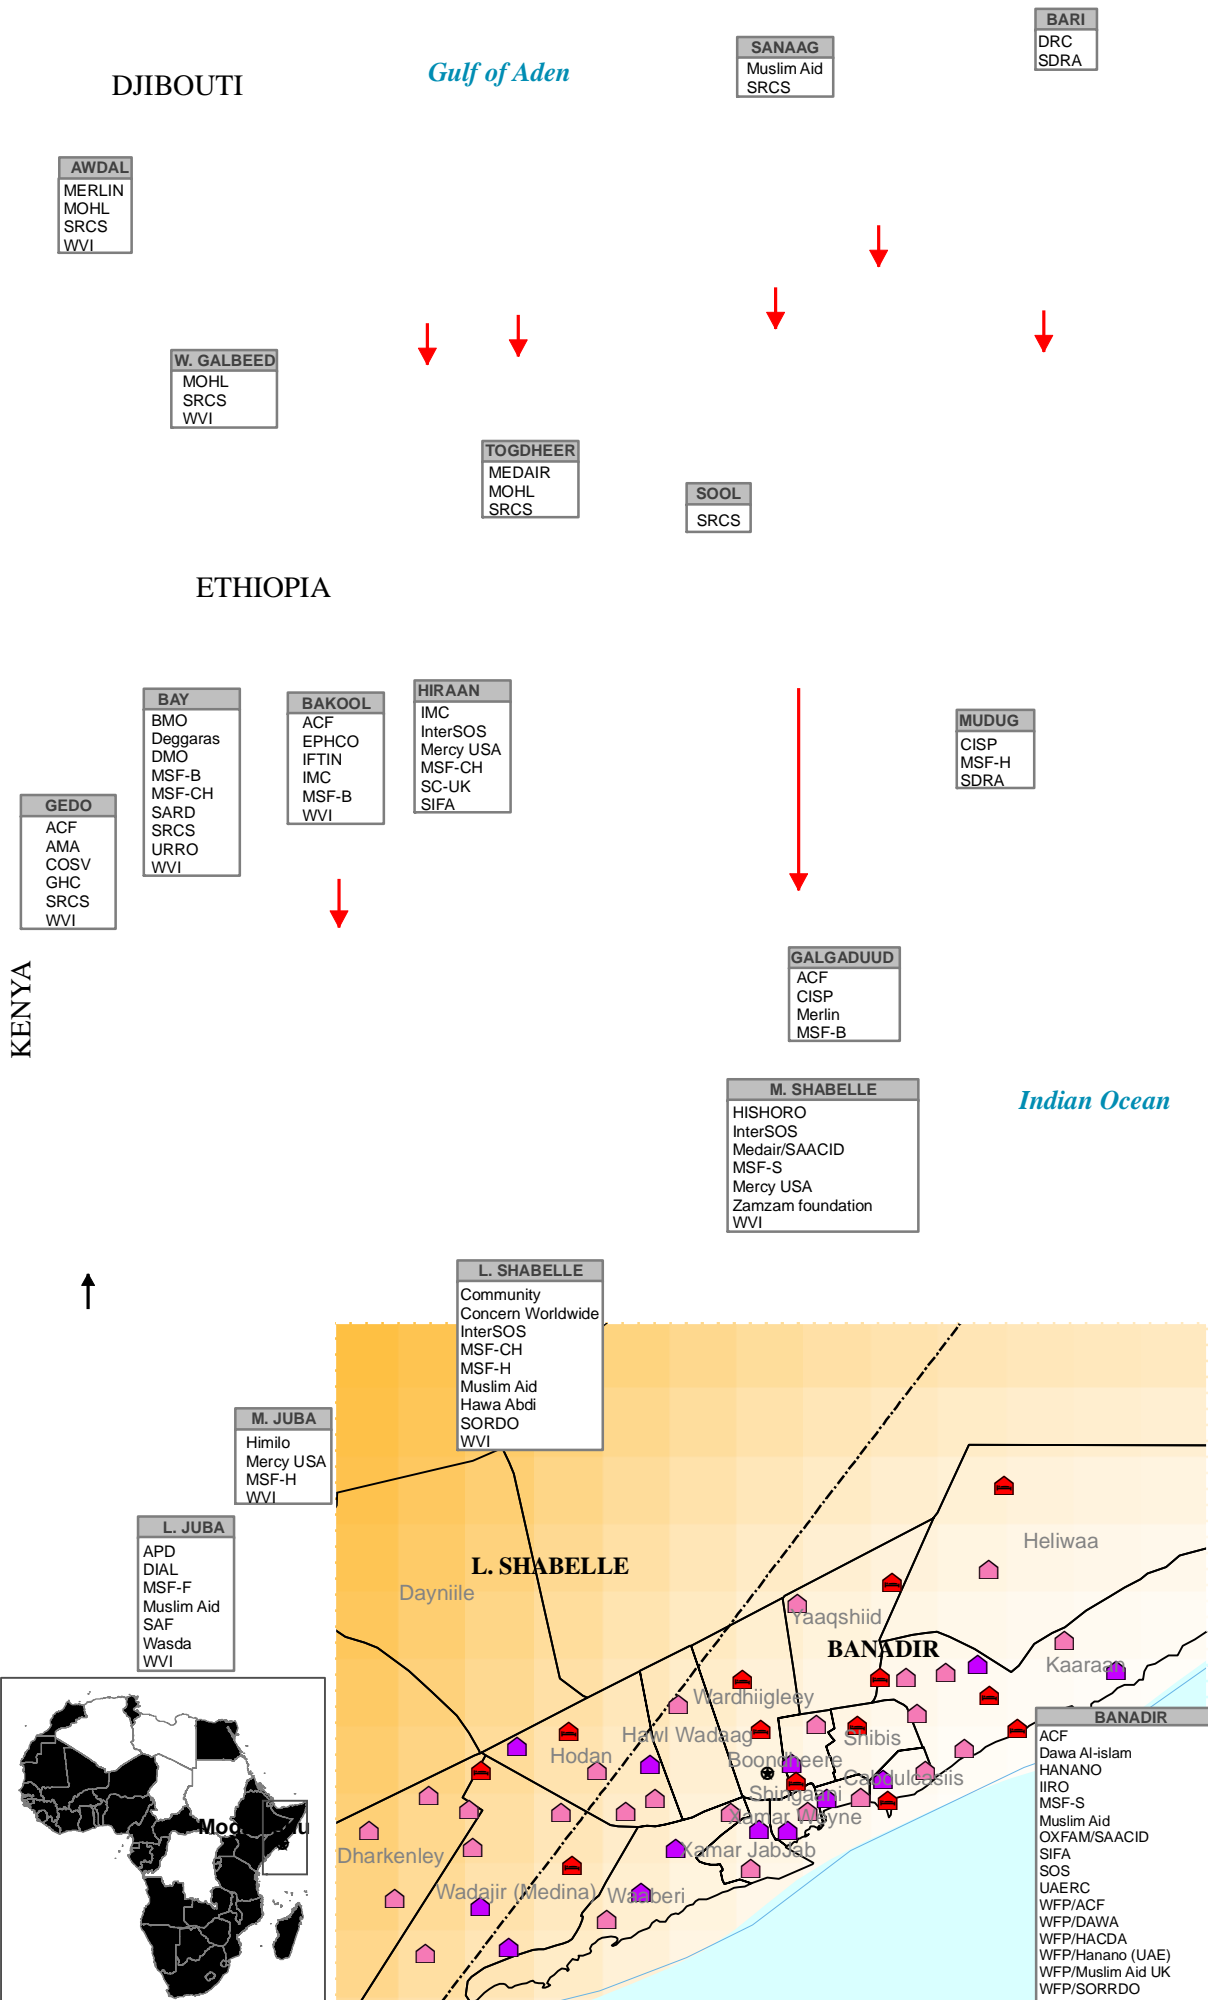

-  Acceptable
-  Alert
-  Serious
-  Critical
-  Very critical

IDP Phase

-  Serious
-  Critical
-  Very Critical

Projected Trend

-  Potential to Improve
-  Uncertain
-  Potential to Deteriorate

The nutrition situation is analysed by FSNAU using a range of nutrition indicators from direct and indirect sources from Jan to July '09: nutritional surveys (Apr-July'09), health facility data, rapid MUAC assessments, selective feeding centre data, health reports and others.

For explanations on nutrition situation definitions, see: <http://www.fsnau.org/>

- BARI**
- Regional name
 -  National capital
 -  Regional capital
 -  Regional boundary
 -  International boundary

Creation Date: 31/08/2009
 Projection/Datum: Geographic/WGS 84
 Web Resources: <http://ochaonline.un.org/somalia>
 E-mail: peterston1@un.org
 Nominal Scale at A4 paper size: 1:7,200,000

Map data source(s):
 Nutrition response: Nutrition Cluster
 Nutrition situation: FSNAU and Partners
 All Admin. layers: UNDP Somalia (1998)

Disclaimers:
 The designations employed and the presentation of material on this map do not imply the expression of any opinion whatsoever on the part of the Secretariat of the United Nations concerning the legal status of any country, territory, city or area or of its authorities, or concerning the delimitation of its frontiers or boundaries.