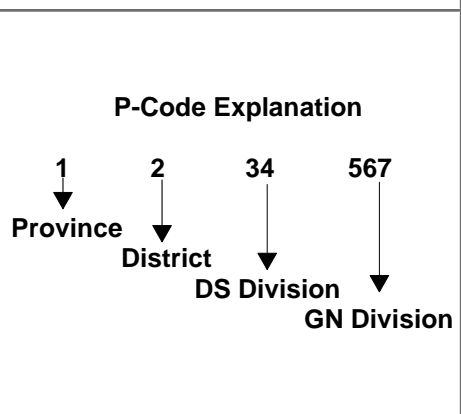

GN Divisions P - Codes

District: Matara
DS Division: Malimbada

GN Division Name	P-Code
Akurugoda East	3224080
Akurugoda North	3224075
Akurugoda South	3224125
Akurugoda West	3224130
Dampella	3224030
Elgiriya	3224005
Galpamuna	3224120
Horagoda East	3224035
Horagoda South	3224045
Horagoda West	3224040
Kadduwa	3224025
Kadukanna	3224050
Katuwangoda	3224100
Kekunawela	3224020
Kirimetimulla North	3224090
Kirimetimulla South	3224085
Malimbada East	3224105
Malimbada North	3224110
Malimbada South	3224115
Malimbada West	3224095
Maragoda	3224015
Nape	3224070
Pahala Kiyaduwa	3224010
Sulthanagoda East	3224140
Sulthanagoda South	3224145
Sulthanagoda West	3224135
Thelijjavila	3224065
Uninduwela	3224060
Weladagoda	3224055

LEGEND

- Main Town
- Main Road
- - - GN Boundary
- ▭ DS Boundary

Data Sources:

Boundaries:
Survey Dept. of Sri Lanka

P-Codes:
Dept. of Census & Statistics
Government of Sri Lanka

Production Date:
29 November 2005