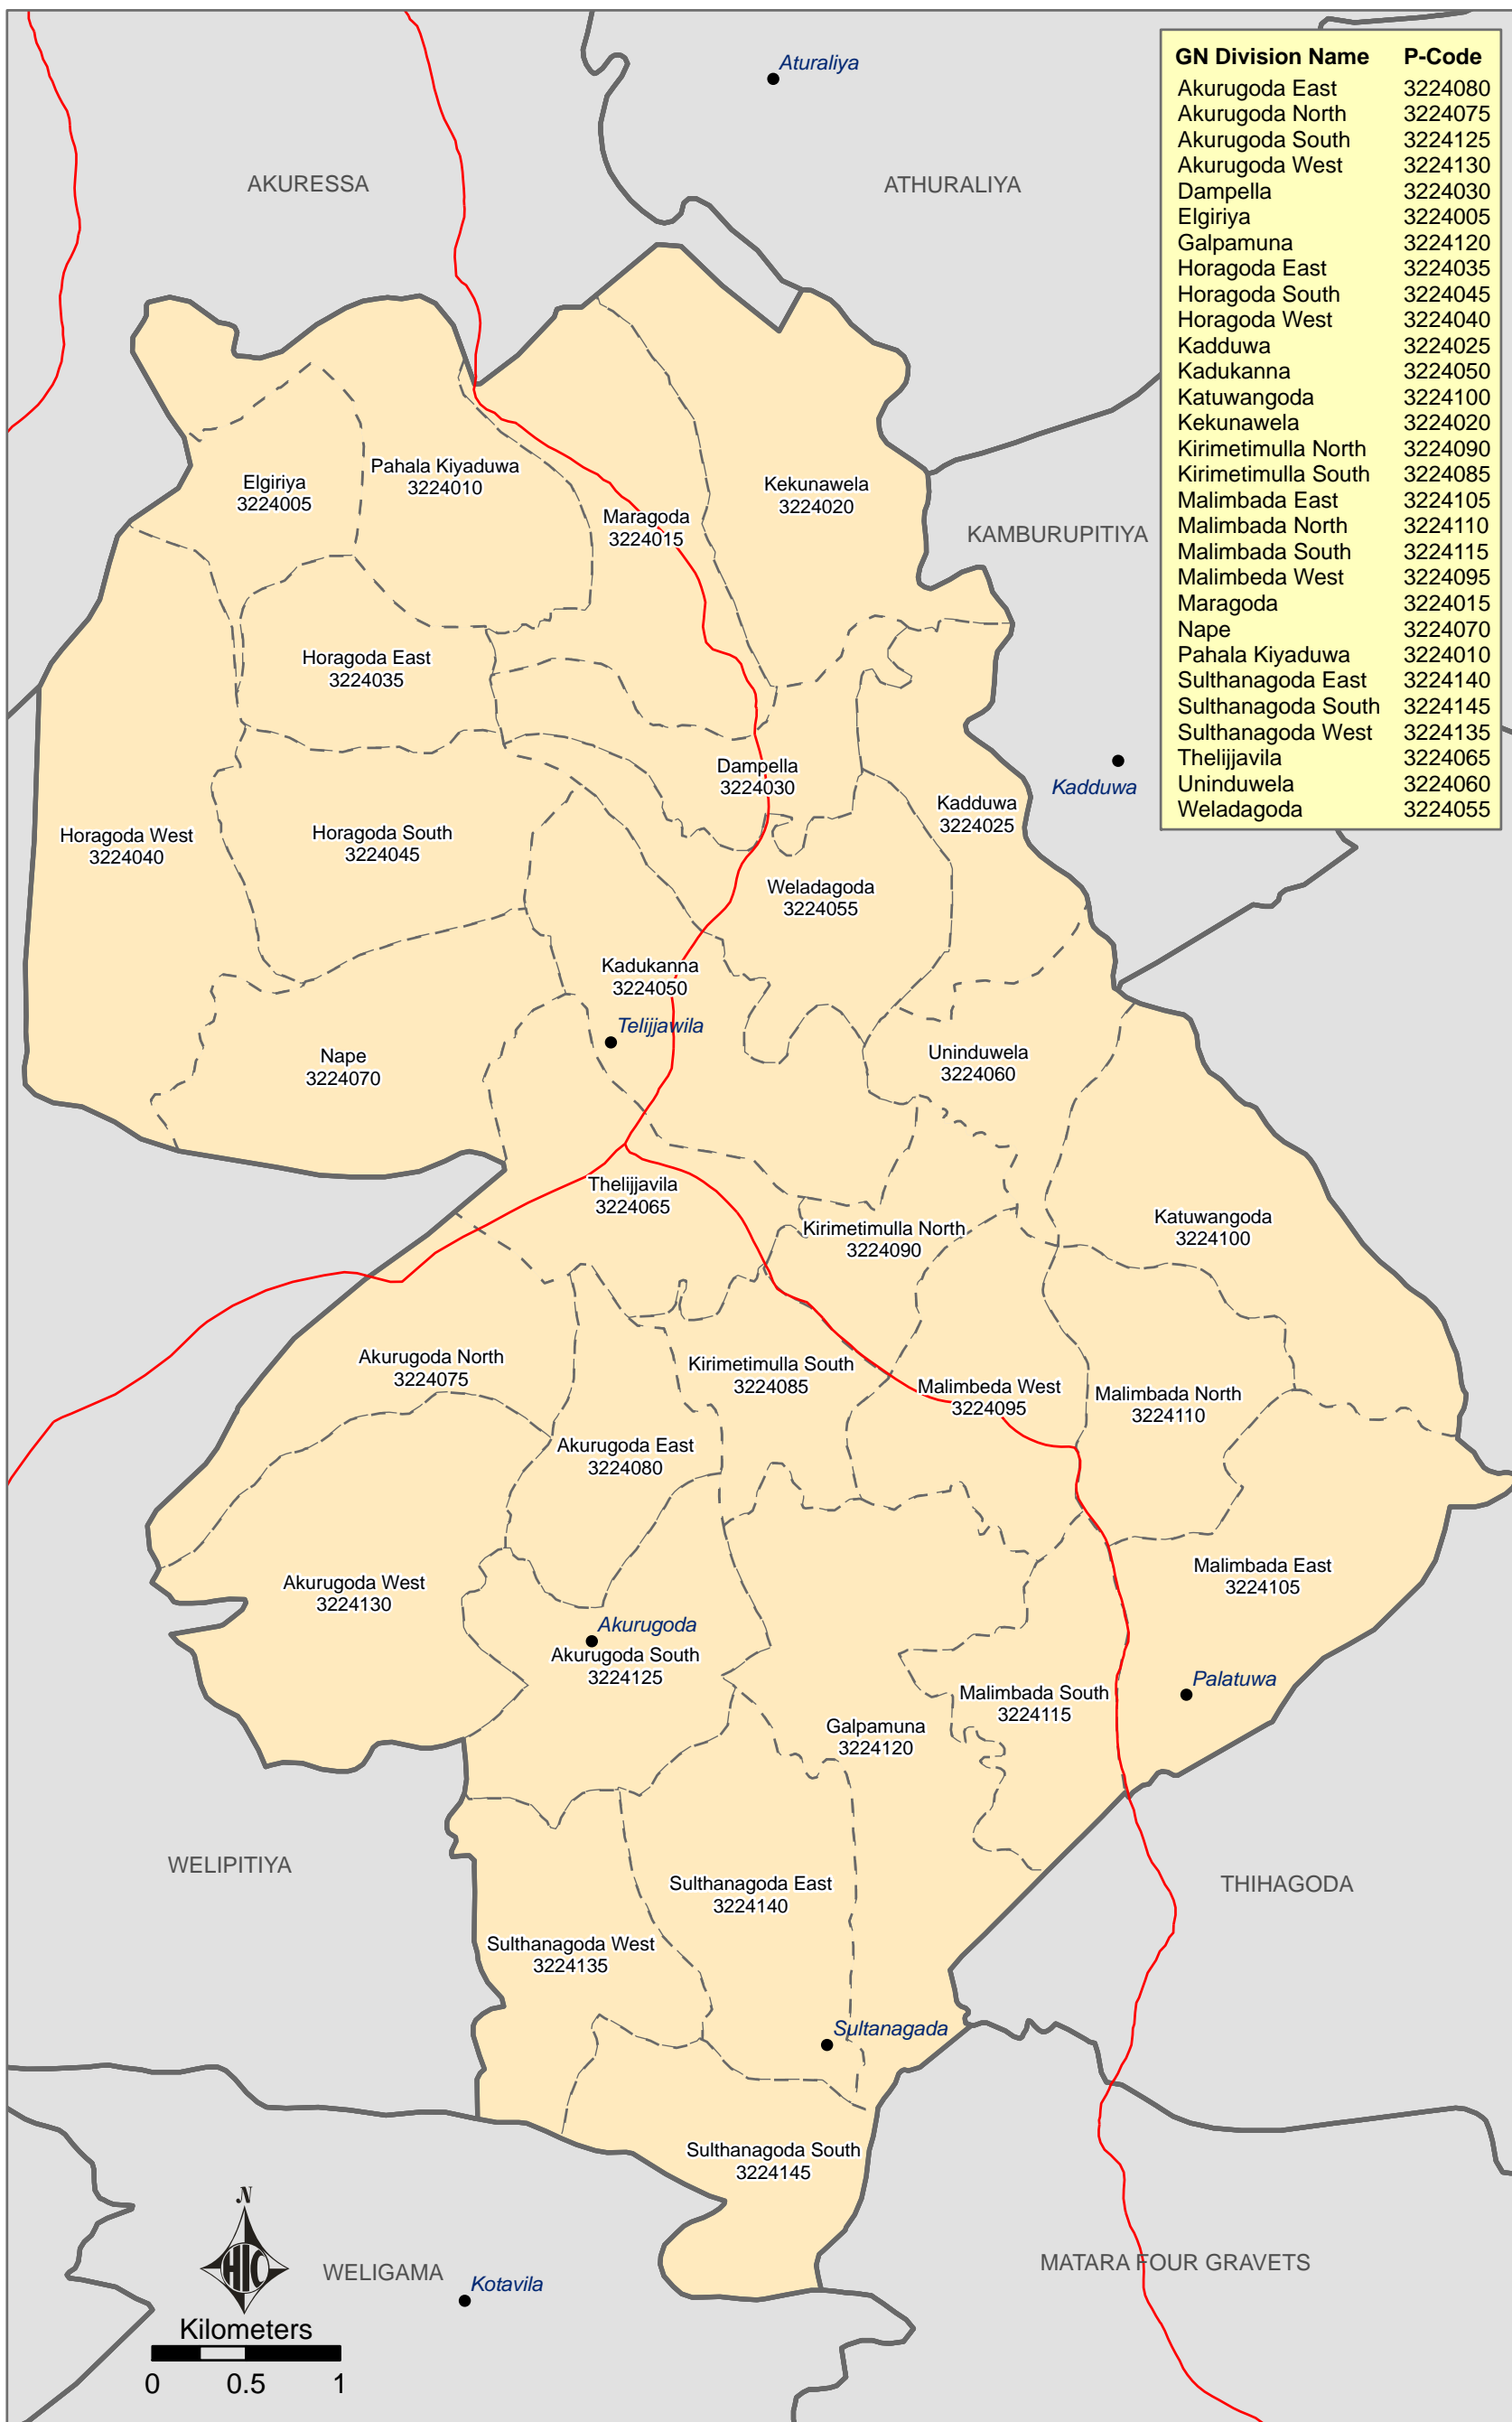

GN Divisions P - Codes

District: Matara
DS Division: Malimbada

GN Division Name	P-Code
Akurugoda East	3224080
Akurugoda North	3224075
Akurugoda South	3224125
Akurugoda West	3224130
Dampella	3224030
Elgiriya	3224005
Galpamuna	3224120
Horagoda East	3224035
Horagoda South	3224045
Horagoda West	3224040
Kadduwa	3224025
Kadukanna	3224050
Katuwangoda	3224100
Kekunawela	3224020
Kirimetimulla North	3224090
Kirimetimulla South	3224085
Malimbada East	3224105
Malimbada North	3224110
Malimbada South	3224115
Malimbada West	3224095
Maragoda	3224015
Nape	3224070
Pahala Kiyaduwa	3224010
Sulthanagoda East	3224140
Sulthanagoda South	3224145
Sulthanagoda West	3224135
Thelijjavila	3224065
Uninduwela	3224060
Weladagoda	3224055

LEGEND

- Main Town
- Main Road
- - - GN Boundary
- ▭ DS Boundary

Data Sources:

Boundaries:
Survey Dept. of Sri Lanka

P-Codes:
Dept. of Census & Statistics
Government of Sri Lanka

Production Date:
29 November 2005

Glide No: TS 2004-0001470LKA

The names, boundaries and designations used on this map do not imply official endorsement or acceptance by the United Nations.

Map Number:
HIC/LK/Galle/Admin/007/V01

Map designed for A4/A3 printing