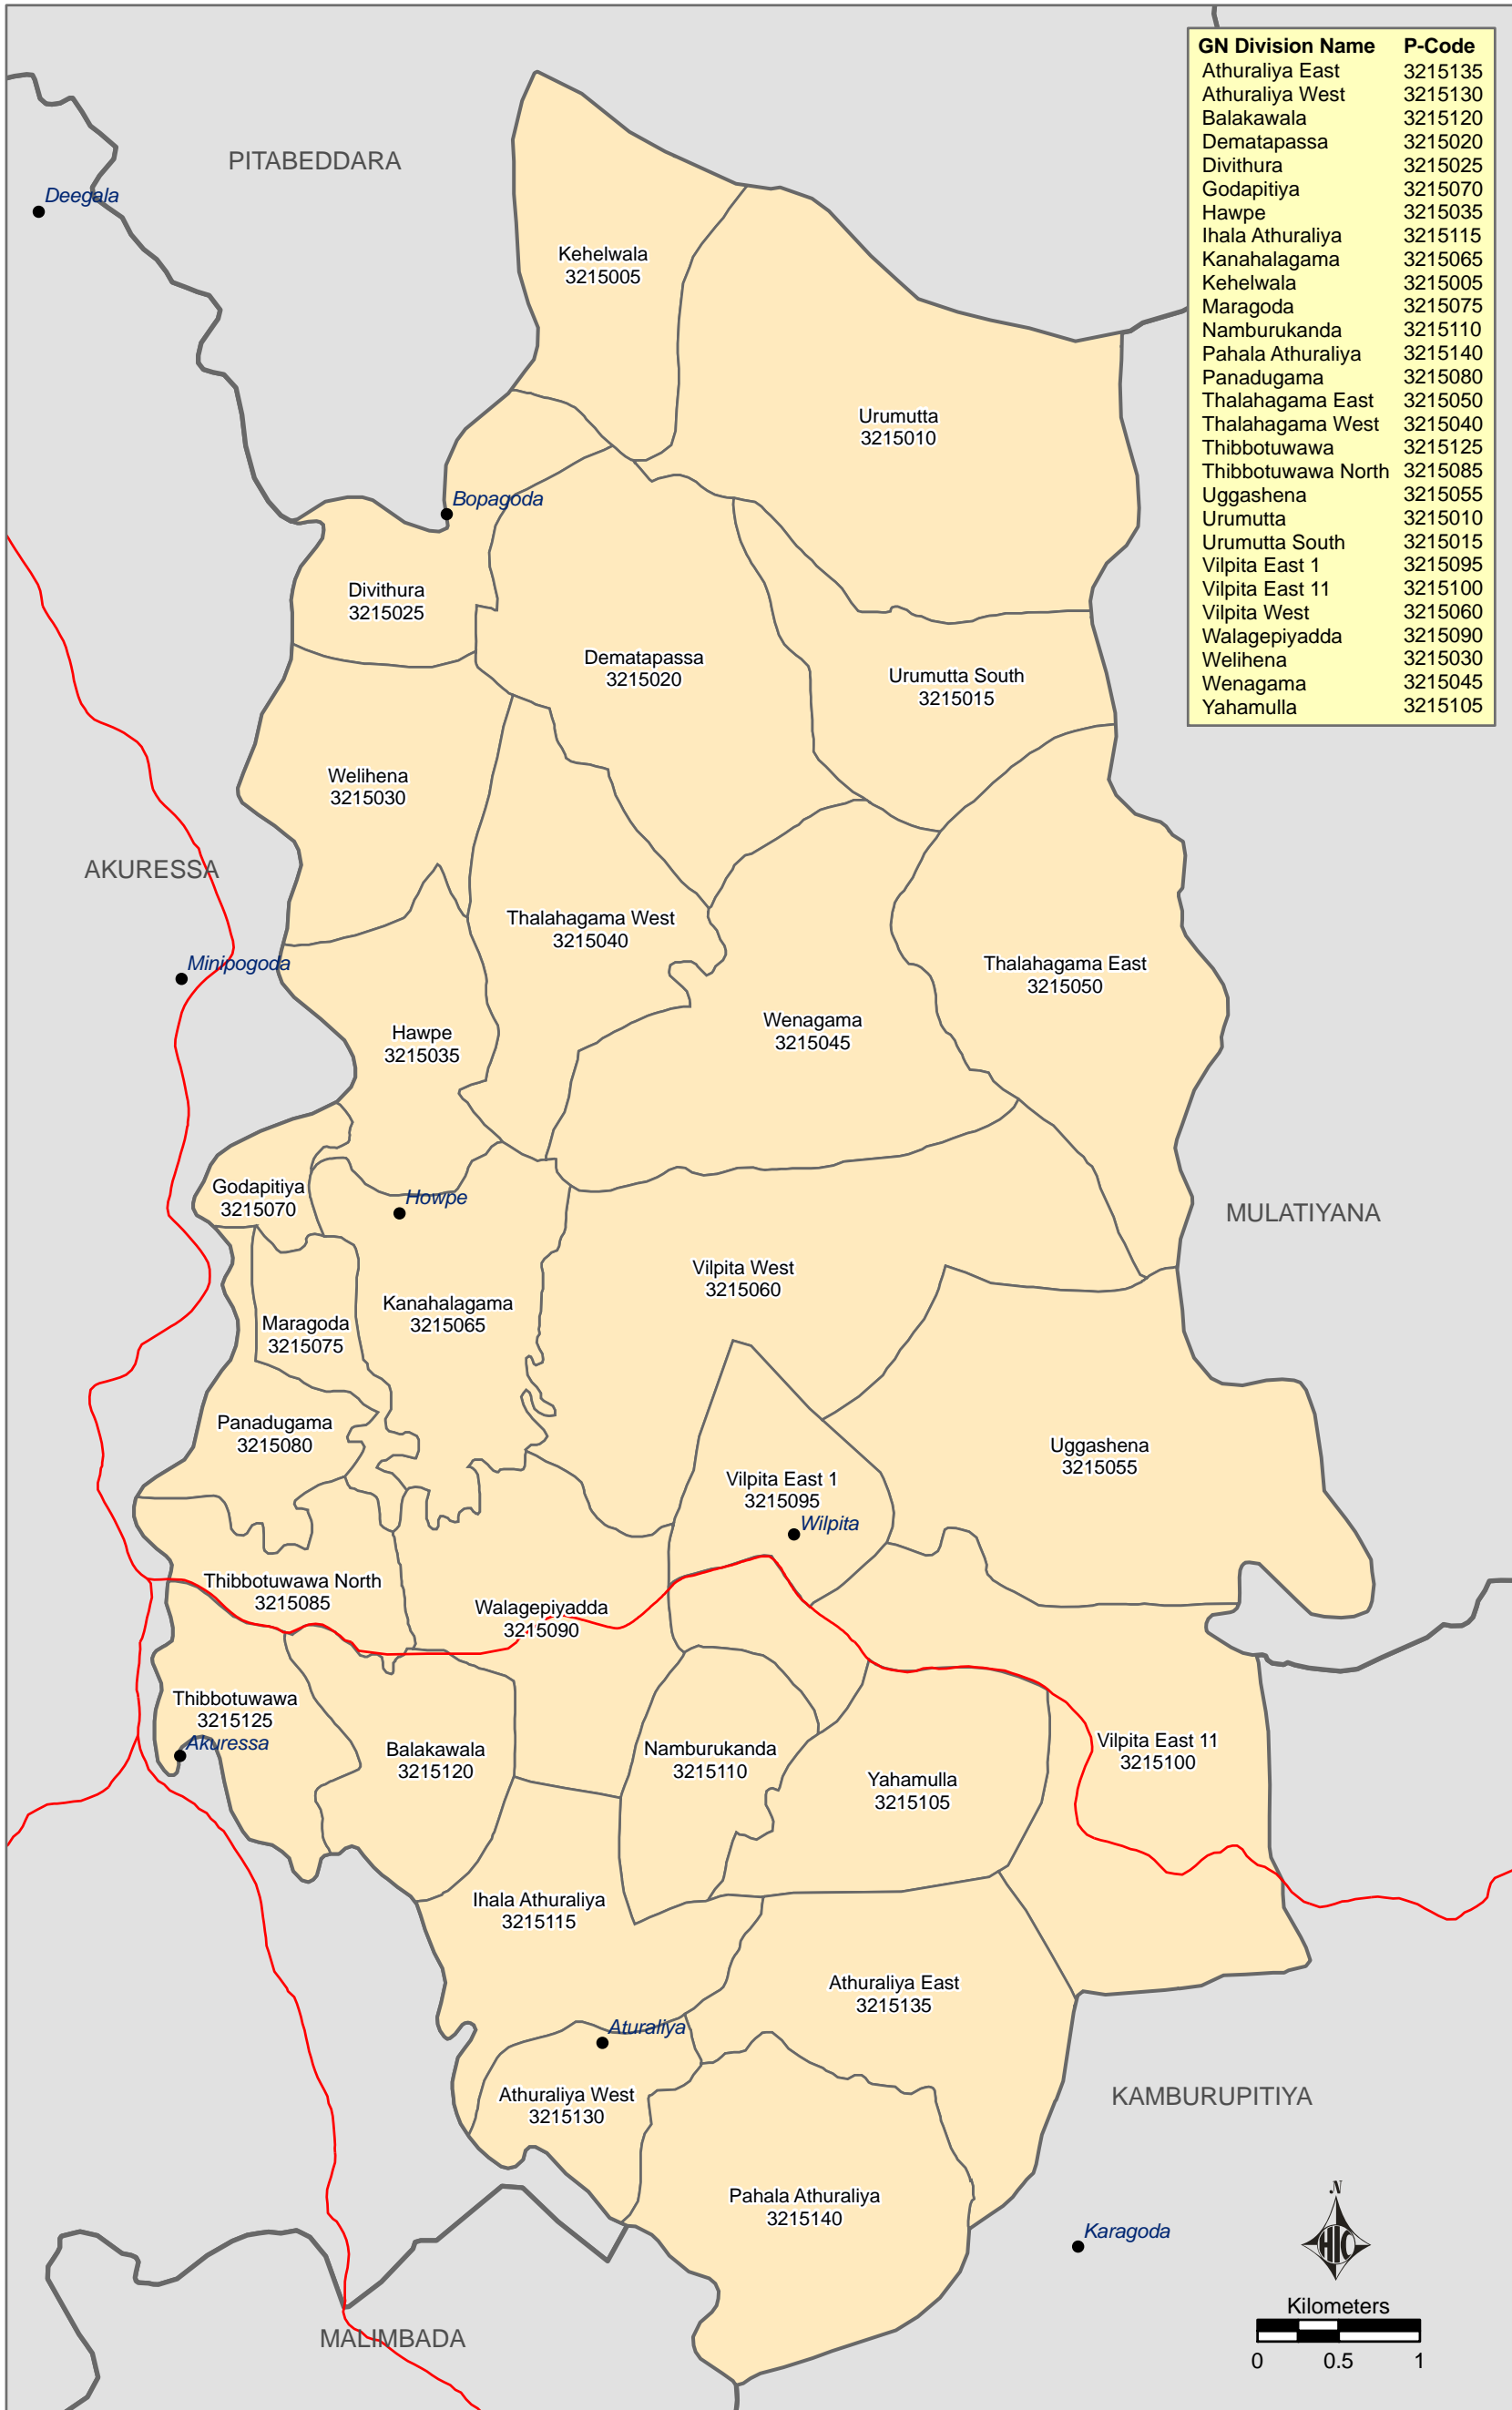

GN Divisions P - Codes

District: Matara
DS Division: Athureliya

GN Division Name	P-Code
Athuraliya East	3215135
Athuraliya West	3215130
Balakawala	3215120
Dematapassa	3215020
Divithura	3215025
Godapitiya	3215070
Hawpe	3215035
Ihala Athuraliya	3215115
Kanahalagama	3215065
Kehelwala	3215005
Maragoda	3215075
Namburukanda	3215110
Pahala Athuraliya	3215140
Panadugama	3215080
Thalahagama East	3215050
Thalahagama West	3215040
Thibbotuwawa	3215125
Thibbotuwawa North	3215085
Uggashena	3215055
Urumutta	3215010
Urumutta South	3215015
Vilpita East 1	3215095
Vilpita East 11	3215100
Vilpita West	3215060
Walagepiyadda	3215090
Welihena	3215030
Wenagama	3215045
Yahamulla	3215105

LEGEND

- Main Town
- Main Road
- GN Division Boundary
- DS Division Boundary
- District Boundary

Data Source:
Boundaries:
Survey Dept. of Sri Lanka

P-Codes:
Dept. of Census & Statistics
Government of Sri Lanka

Production Date:
29 November 2005

Version: 1.0
Glide No: TS 2004-0001470LKA

The boundaries and names and the designations used on this map do not imply official endorsement or acceptance by the United Nations.