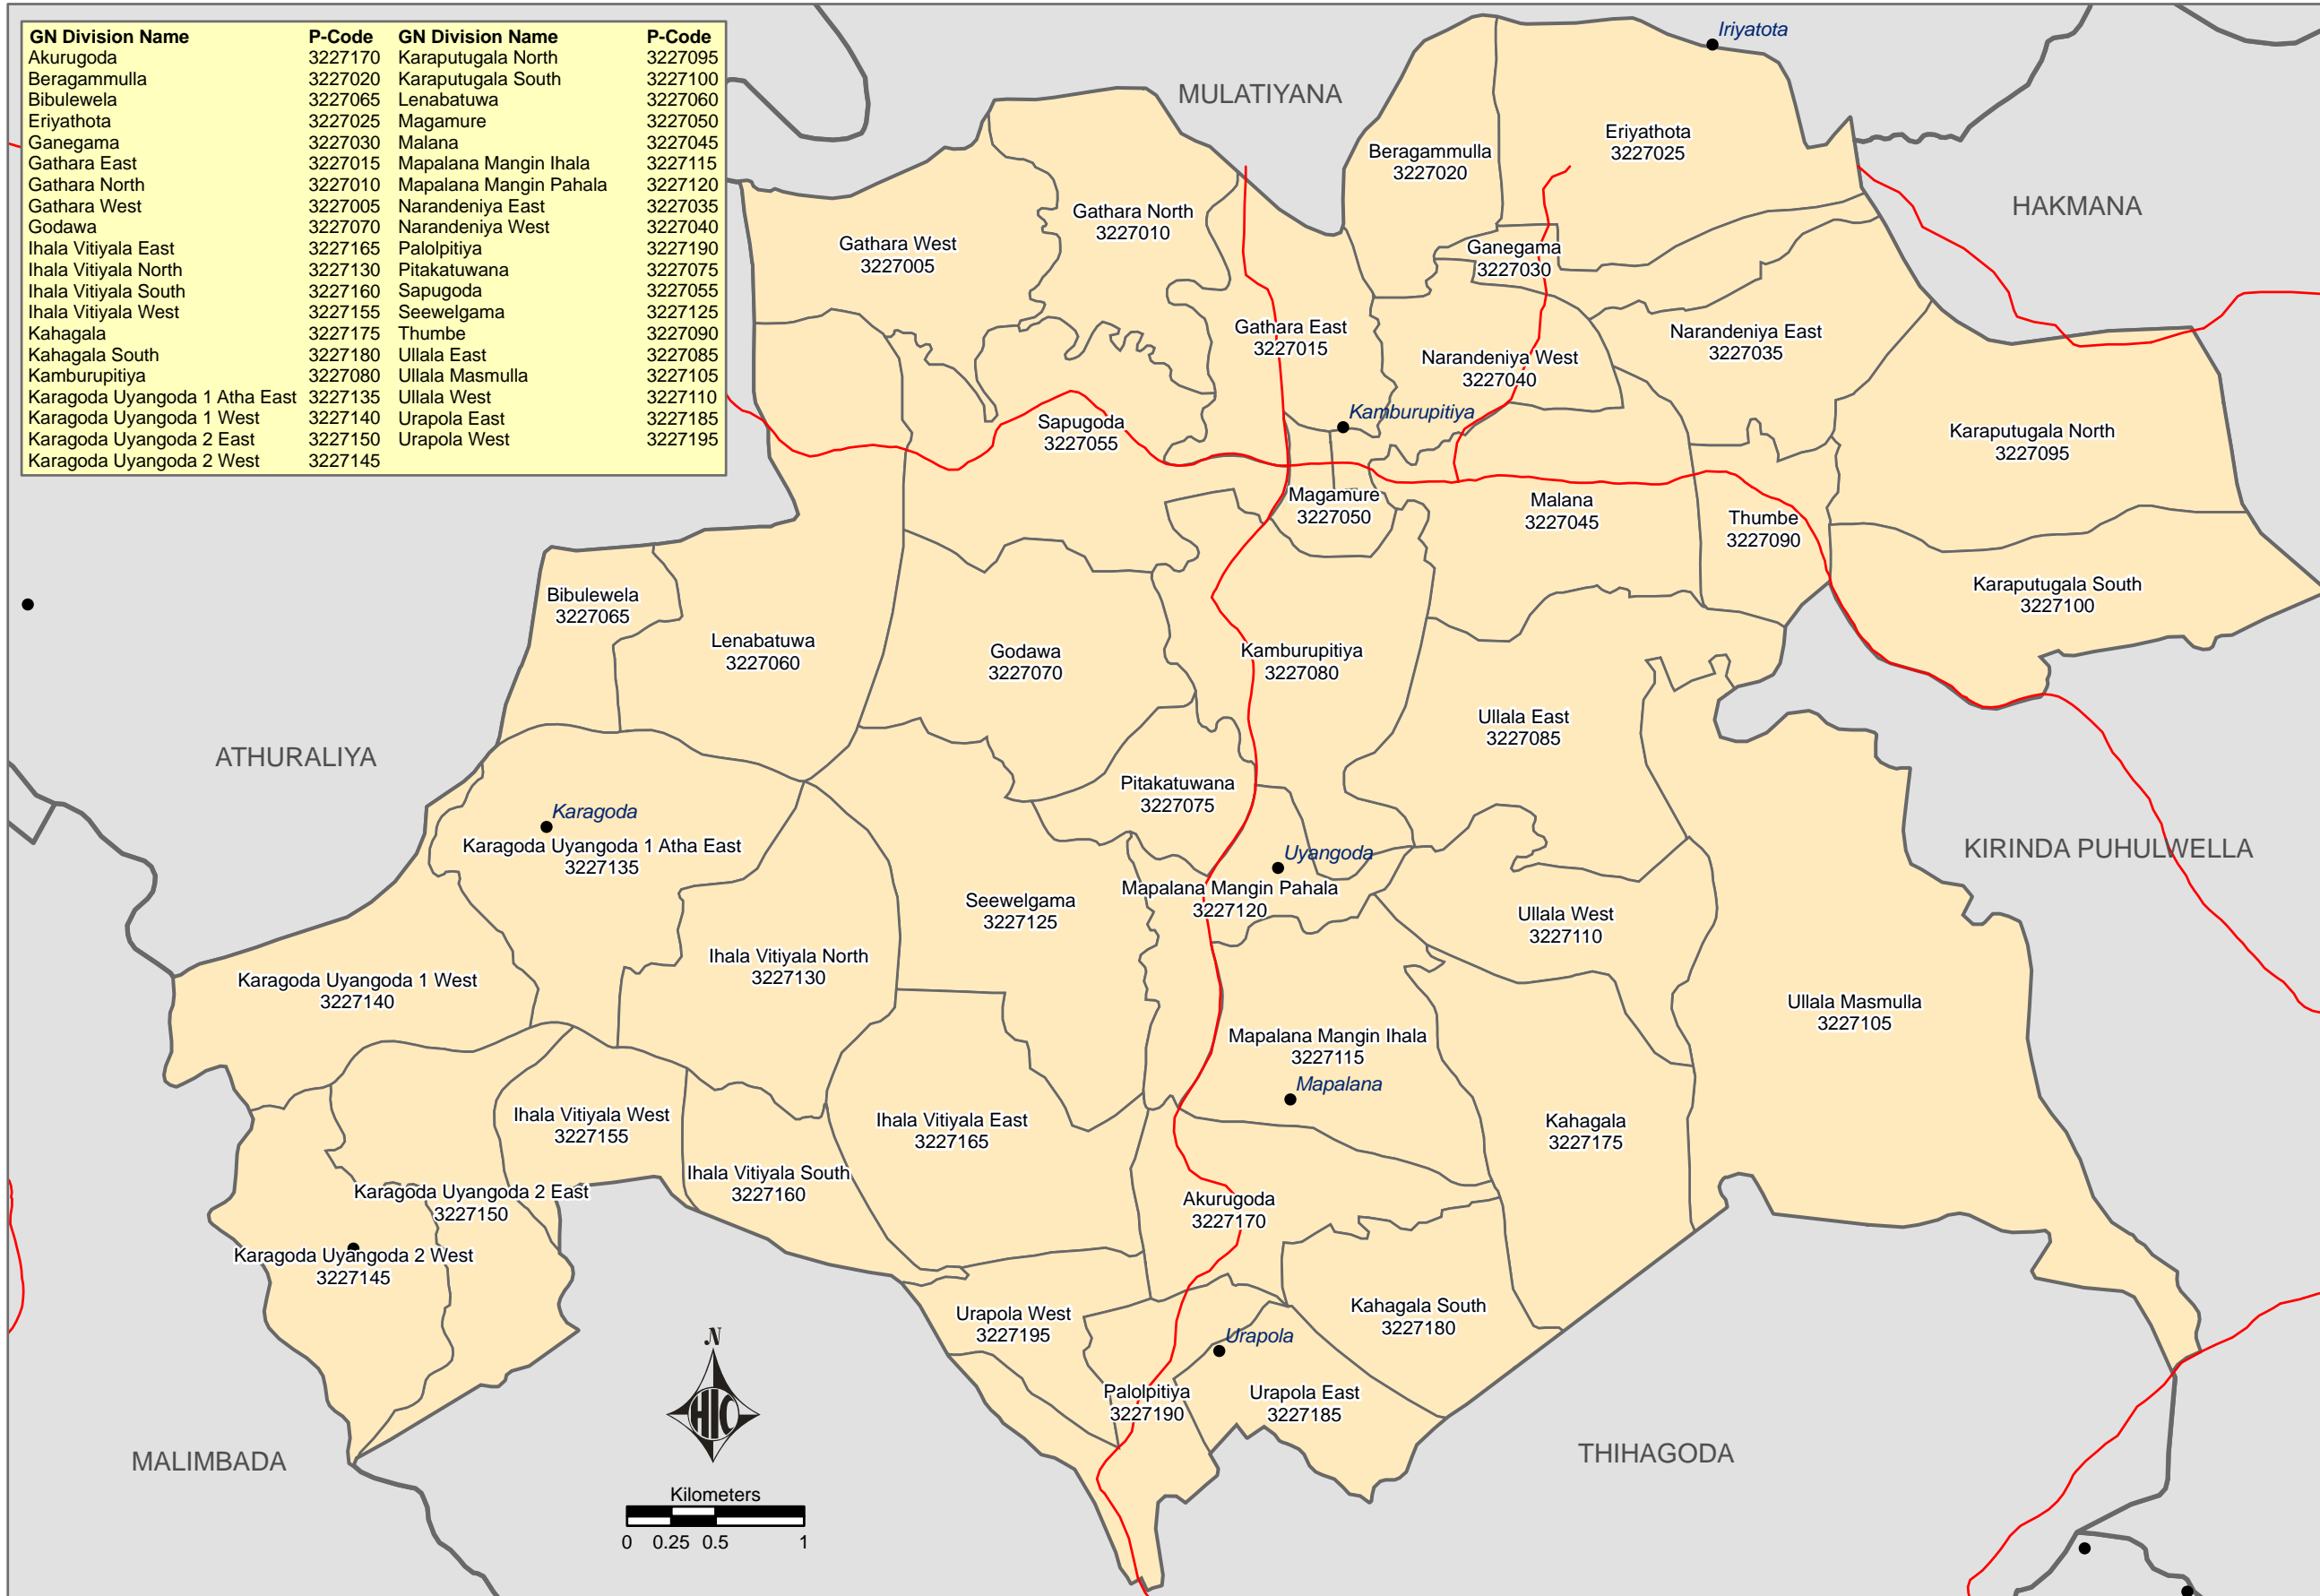

GN Divisions P - Codes

District: Matara
DS Division: Kamburupitiya

GN Division Name	P-Code	GN Division Name	P-Code
Akurugoda	3227170	Karaputugala North	3227095
Beragammulla	3227020	Karaputugala South	3227100
Bibulewela	3227065	Lenabatuwa	3227060
Eriyathota	3227025	Magamure	3227050
Ganegama	3227030	Malana	3227045
Gathara East	3227015	Mapalana Mangin Ihala	3227115
Gathara North	3227010	Mapalana Mangin Pahala	3227120
Gathara West	3227005	Narandeniya East	3227035
Godawa	3227070	Narandeniya West	3227040
Ihala Vitiyala East	3227165	Palolpitiya	3227190
Ihala Vitiyala North	3227130	Pitakatuwana	3227075
Ihala Vitiyala South	3227160	Sapugoda	3227055
Ihala Vitiyala West	3227155	Seewelgama	3227125
Kahagala	3227175	Thumbe	3227090
Kahagala South	3227180	Ullala East	3227085
Kamburupitiya	3227080	Ullala Masmulla	3227105
Karagoda Uyangoda 1 Atha East	3227135	Ullala West	3227110
Karagoda Uyangoda 1 West	3227140	Urapola East	3227185
Karagoda Uyangoda 2 East	3227150	Urapola West	3227195
Karagoda Uyangoda 2 West	3227145		

Area Detail

P-Code Explanation

Legend

- Main Towns
- Main Road
- GN Division Boundary
- DS Division Boundary

Data Sources:
Boundaries: Survey Department of Sri Lanka

P-Codes: Dept. of Census and Statistics Government of Sri Lanka