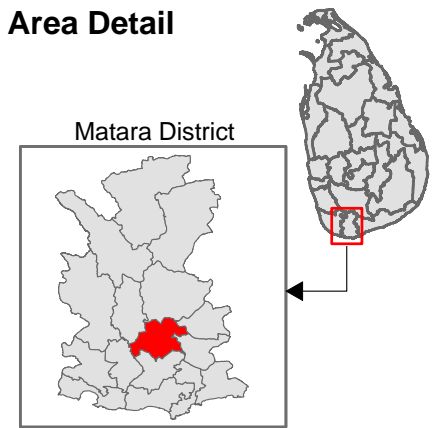

GN Divisions P - Codes

District: Matara
DS Division: Kamburupitiya

GN Division Name	P-Code	GN Division Name	P-Code
Akurugoda	3227170	Karaputugala North	3227095
Beragammulla	3227020	Karaputugala South	3227100
Bibulewela	3227065	Lenabatuwa	3227060
Eriyathota	3227025	Magamure	3227050
Ganegama	3227030	Malana	3227045
Gathara East	3227015	Mapalana Mangin Ihala	3227115
Gathara North	3227010	Mapalana Mangin Pahala	3227120
Gathara West	3227005	Narandeniya East	3227035
Godawa	3227070	Narandeniya West	3227040
Ihala Vitiyala East	3227165	Palolpitiya	3227190
Ihala Vitiyala North	3227130	Pitakatuwana	3227075
Ihala Vitiyala South	3227160	Sapugoda	3227055
Ihala Vitiyala West	3227155	Seewelgama	3227125
Kahagala	3227175	Thumbe	3227090
Kahagala South	3227180	Ullala East	3227085
Kamburupitiya	3227080	Ullala Masmulla	3227105
Karagoda Uyangoda 1 Atha East	3227135	Ullala West	3227110
Karagoda Uyangoda 1 West	3227140	Urapola East	3227185
Karagoda Uyangoda 2 East	3227150	Urapola West	3227195
Karagoda Uyangoda 2 West	3227145		

Area Detail

P-Code Explanation

Legend

- Main Towns
- Main Road
- GN Division Boundary
- DS Division Boundary

Data Sources:
Boundaries: Survey Department of Sri Lanka

P-Codes: Dept. of Census and Statistics Government of Sri Lanka