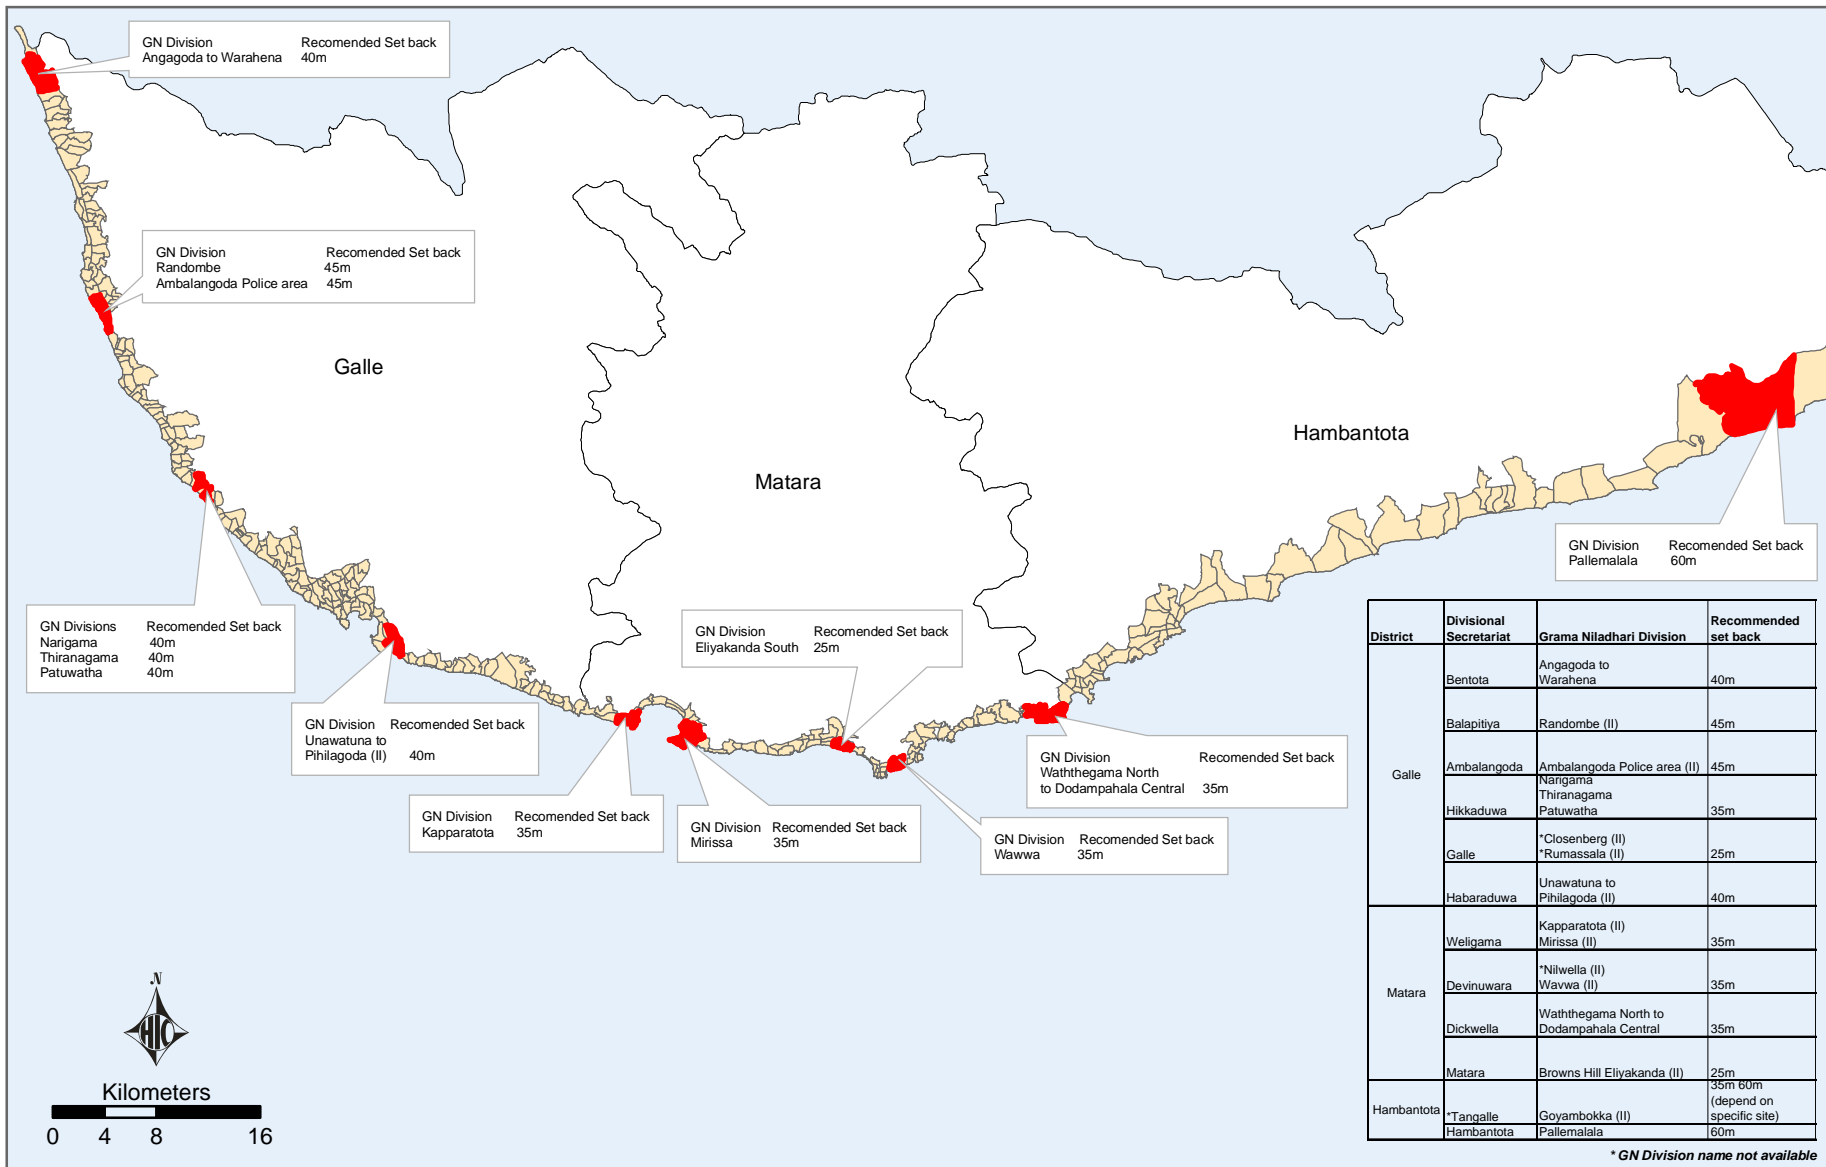

BUFFER ZONE REDUCTION

Southern Province

Map Locator

Legend

- Tunami Affected GN Divisions
- Buffer Reduced Area
- District Boundary

Data Source: Boundaries: Survey Dept of Sri Lanka
Data: Government Information Department
Data as of Oct 2005.

Production Date: 07 November, 2005
GLIDE no: TS 2004-0001470LKA

The boundaries and names and the designations used on this map do not imply official endorsement or acceptance by the United Nations.

© 2005 UN Humanitarian Information Center Sri Lanka