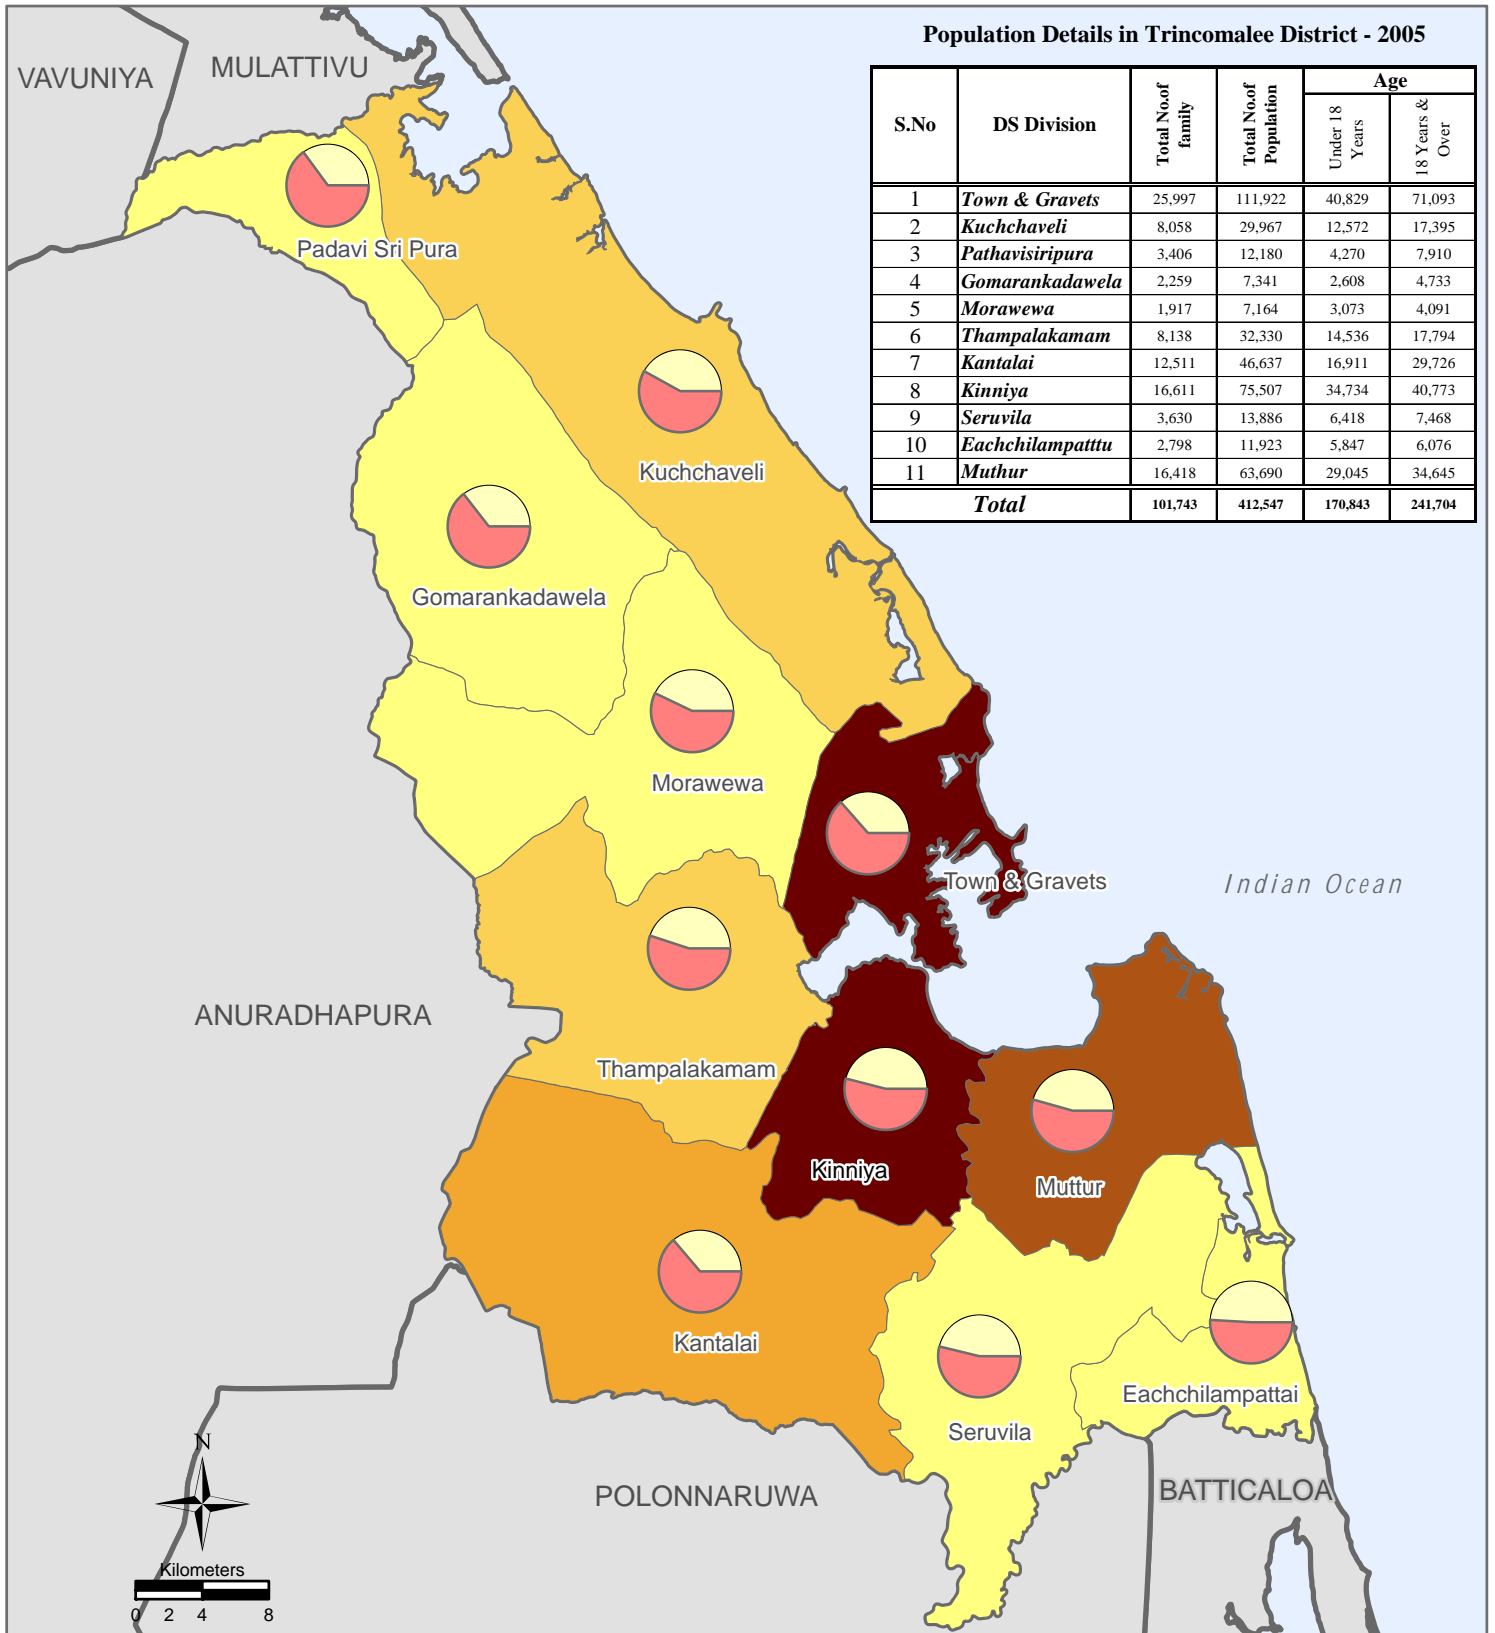

# Demography

By Age Group

DISTRICT: Trincomalee

**Area Detail**

**Legend**

- District Boundary
- DS Boundary

**Total Population**

- 7164 - 20000
- 20001 - 35000
- 35001 - 50000
- 50001 - 75000
- 75001 - 111922

**In Pie Chart Age Group**

- Under 18 years
- Over 18 years

Data source(s):

**District Planning Secretariat, Trincomalee**

Updated as at: **2005**

Produced on: 09-01-2007

Projection / Datum: Transverse Mercator Kandawala

GLIDE number: TS 2004-0001470LKA

Admin boundaries provided by: Survey Department, Gvt. of Sri Lanka

MapNumber: OCHA/LK/Trinco/Pop\_age/ 001 / V1

This map is designed for printing on A4 size

The boundaries, names and the designations used on this map do not imply official endorsement or acceptance by the United Nations.