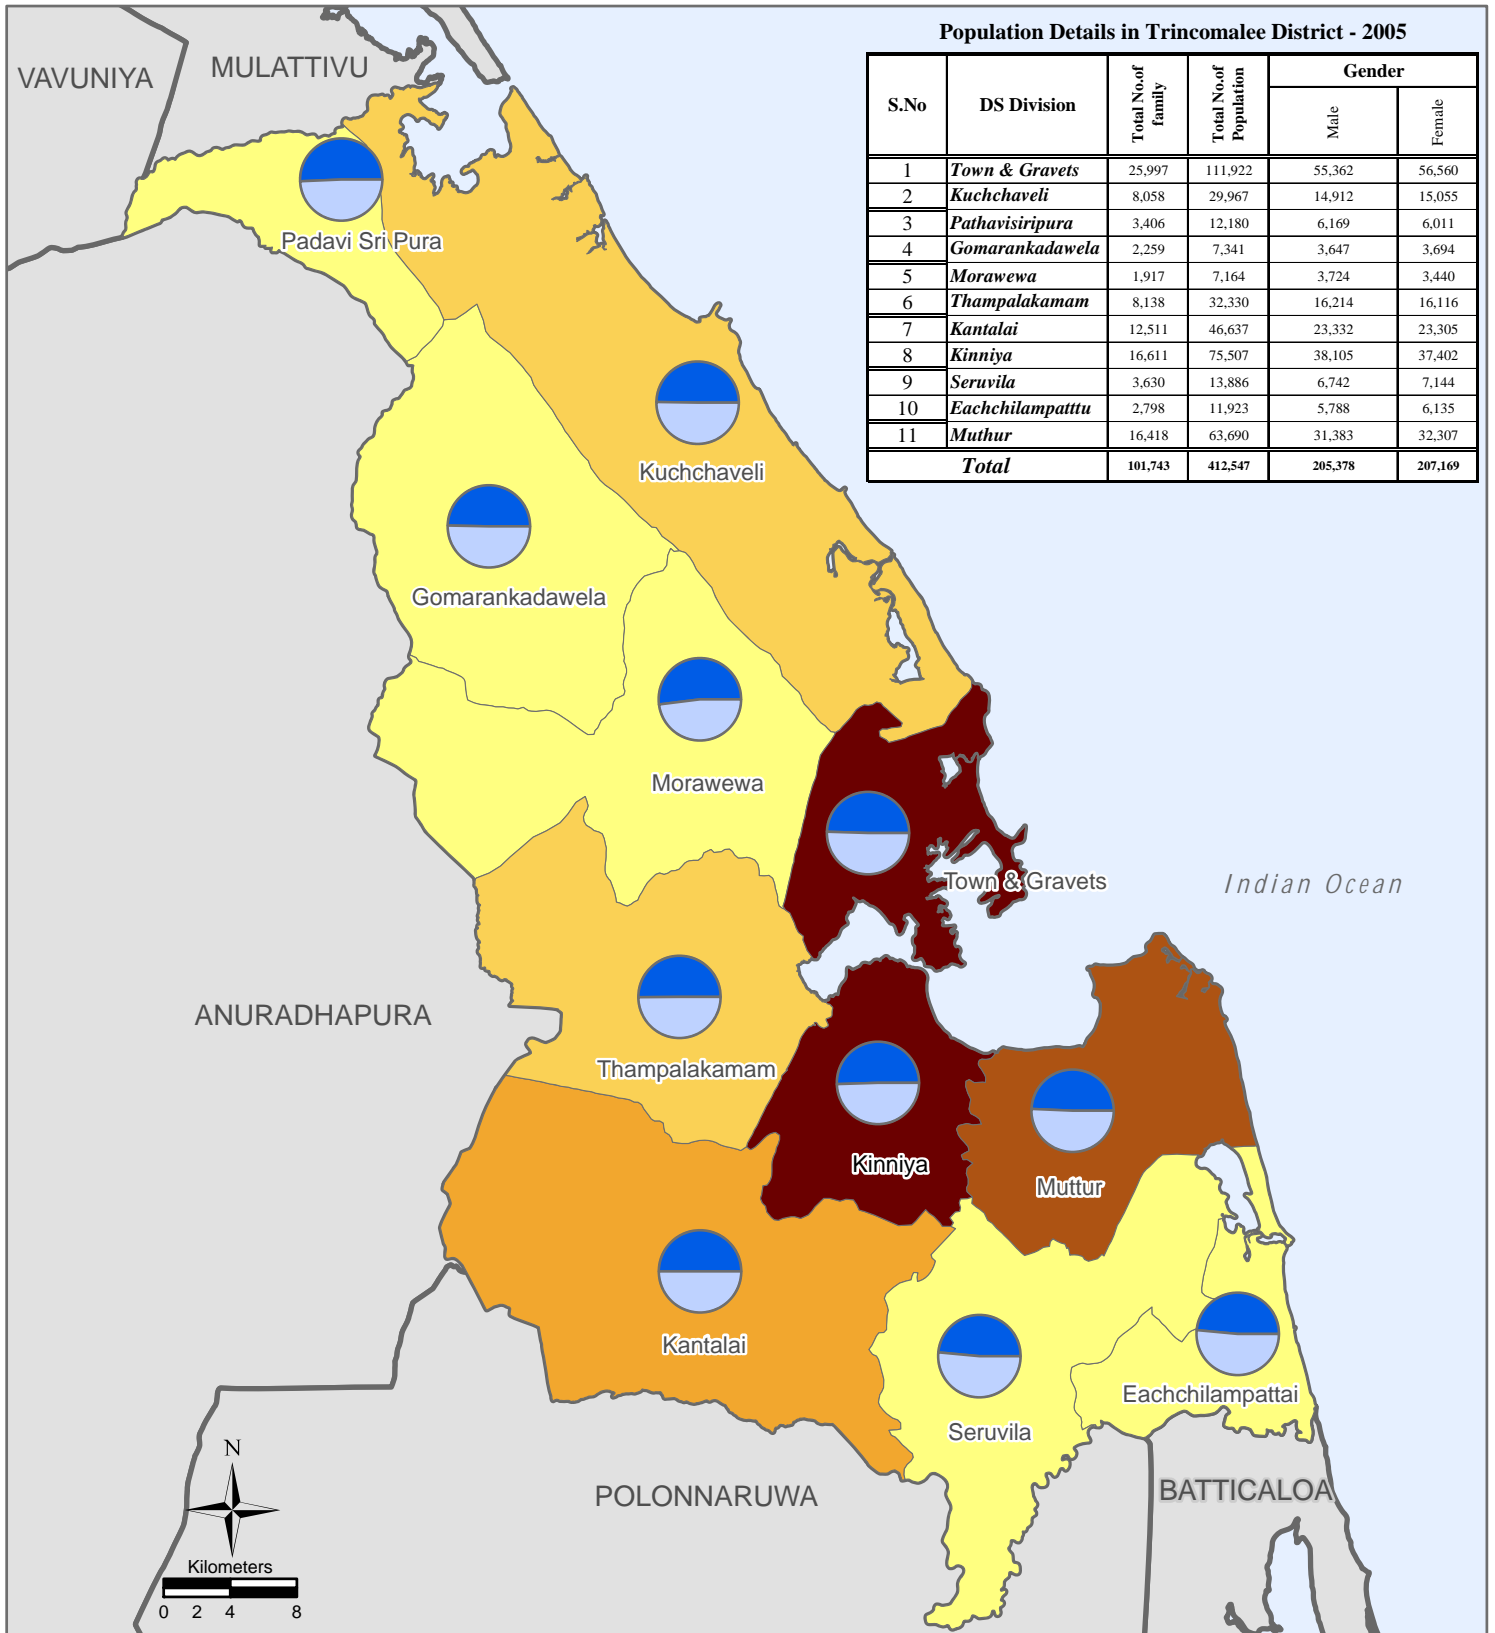

# Demography

By Gender

DISTRICT: Trincomalee

### Area Detail

### Legend

- District Boundary
- DS Boundary

### Total Population

- 7164 - 20000
- 20001 - 35000
- 35001 - 50000
- 50001 - 75000
- 75001 - 111922