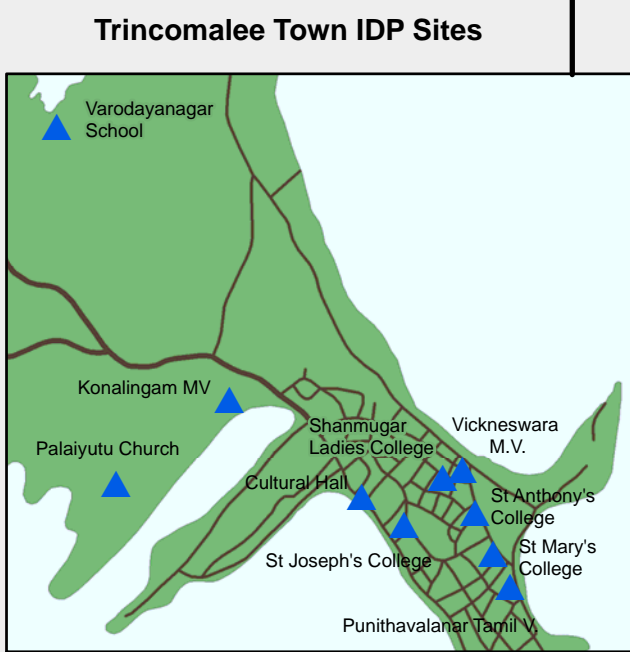

Total Number of Displaced Persons: 2,840

Legend

Access details	
■ Full Access	↓ Decreased numbers of displaced persons
■ Partial Access	↑ Increased numbers of displaced persons
■ No Access	↔ Stable numbers of displaced persons
▲ IDP Site	✈ Airport
● Main Town	⚓ Port
— Main Road	
 District Boundary	

Note: IDP numbers are taken from the Ministry of Nation Building & Development and UNHCR, Colombo. Access is based on the best current information provided to the United Nations by authorities.

Updated as at:	15-02-2007
Produced on:	23-03-2007
Projection / Datum:	Transverse Mercator Kandawala
GLIDE number:	TS 2004-0001470LKA
Admin boundaries provided by:	Survey Department, Gvt. of Sri Lanka

MapNumber: OCHA/LK/TRIN/IDPACCESS/002/V13

This map is designed for printing on A4 size

The boundaries, names and the designations used on this map do not imply official endorsement or acceptance by the United Nations.