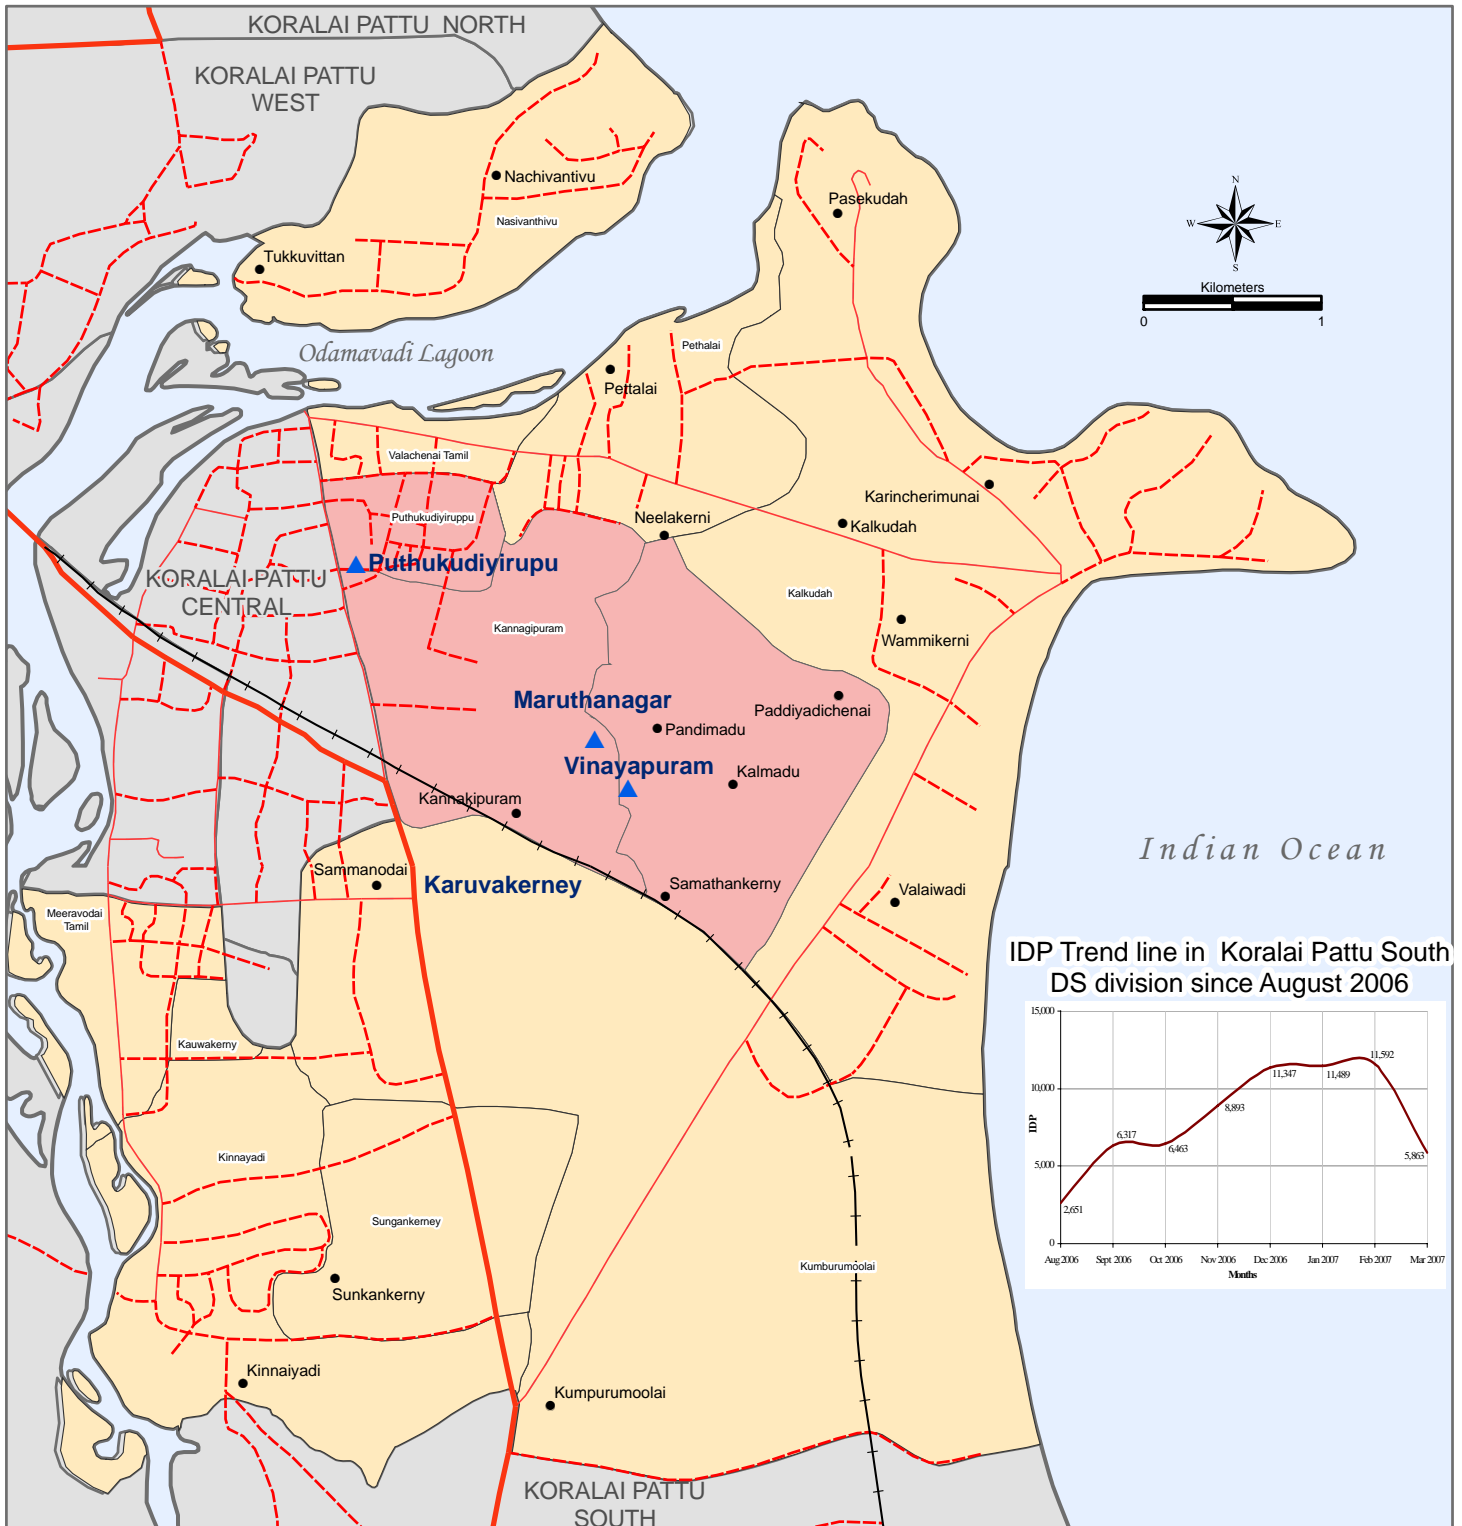

IDP Sites as at 20 March 2007

District: Batticaloa
DS: KORALAI PATTU (Valachenai)

Area Detail

Legend

IDP Sites

- ▲ Temporary/New Sites
- ▲ Permanent Welfare Centers
- Towns
- Main Road
- Minor Road
- - - Track Road
- GN Division with IDPs
- GN Boundary
- DS Boundary
- District Boundary

Data Sources:

Sites details as of 20 March 2007 : Government Agent, UNHCR Batticaloa

| | |
|-------------------------------|--------------------------------------|
| Updated as at: | 20-03-2007 |
| Produced on: | 23-03-2007 |
| Projection / Datum | Transverse Mercator Kandawala |
| GLIDE number | TS 2004-0001470LKA |
| Admin boundaries provided by: | Survey Department, Gvt. of Sri Lanka |

Produced through the generous support of:

Map Number: OCHA/LK/BATTICALOA/IP/ 003/ V4

This map is designed for printing on A4 size

The boundaries, names and the designations used on this map do not imply official endorsement or acceptance by the United Nations.