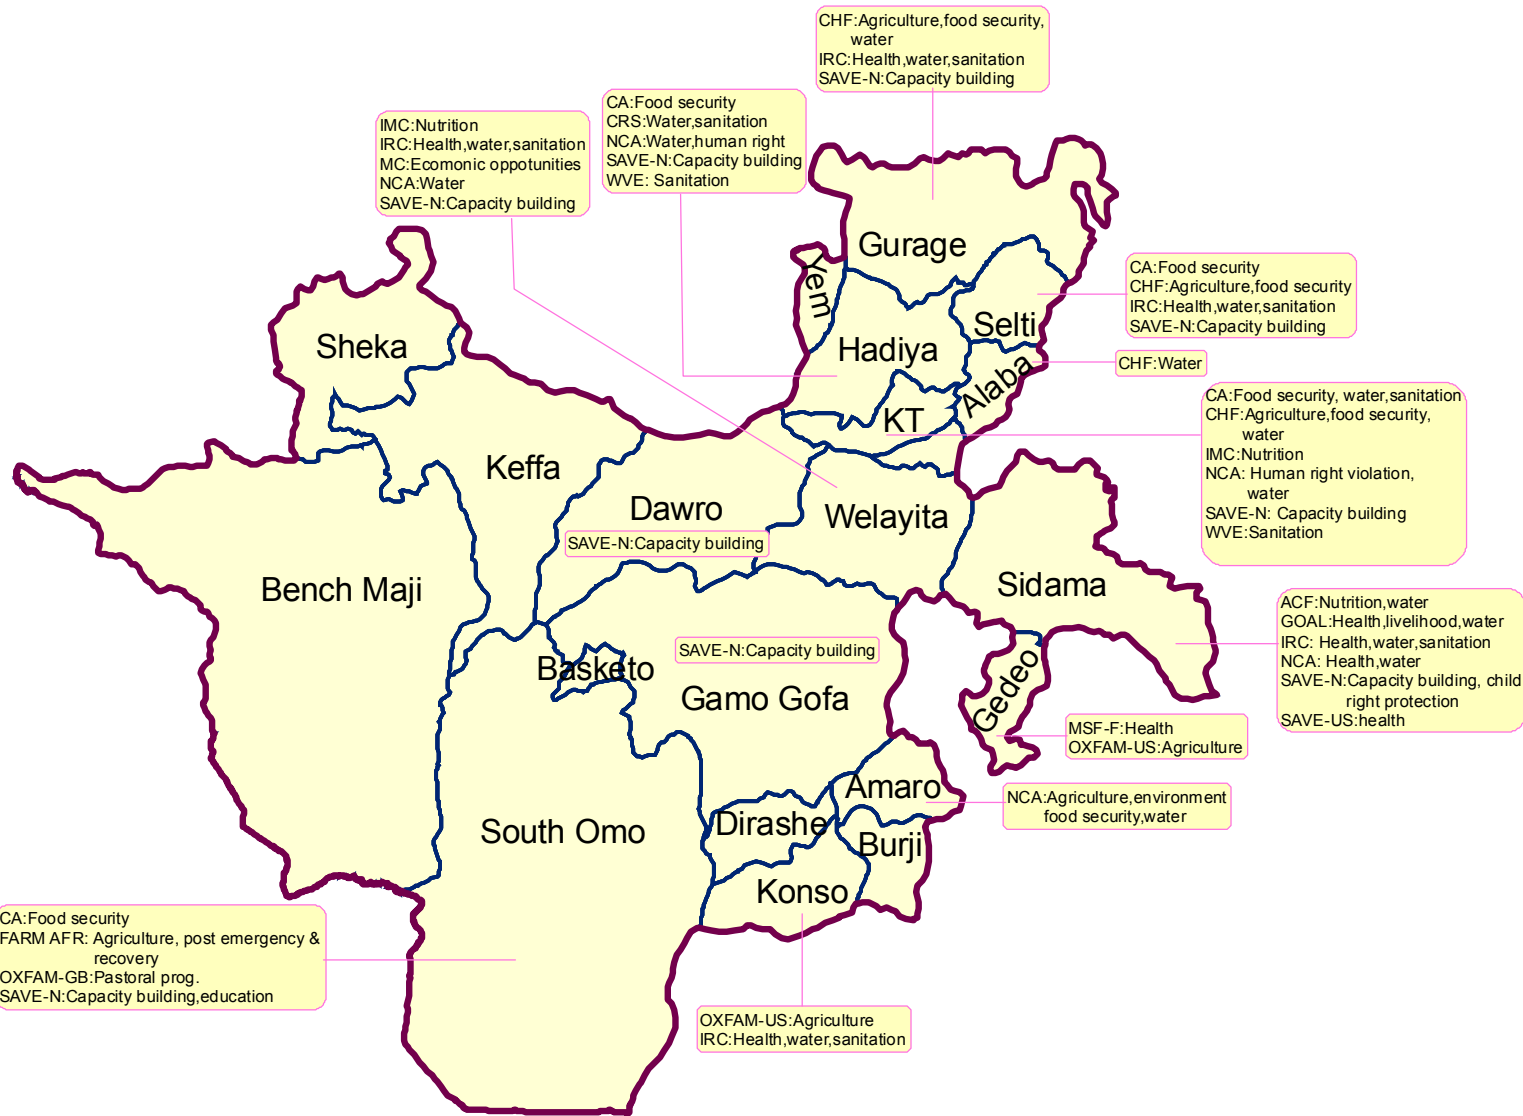

Who What Where Activities by Sector and Zone in SNNP Region

June 6, 2007

1. **Source of Information**
2. ACF: Action Contre la Faim
   - CA: Christian Aid
   - CHF: Cooperative Housing Foundation
   - FARM AFRICA
   - FHI: Food for the Hungry International
   - GAA: German Agro Action
   - IMC: International Medical Corps
   - OXFAM-GB
   - OXFAM-US
   - IRC: International Rescue Committee
   - MC: Mercy Corps
   - NCA: Norwegian Church Aid
   - SAVE-N: Save the Children - Norway
   - SAVE-US: Save the Children - USA
   - WVE: World Vision Ethiopia