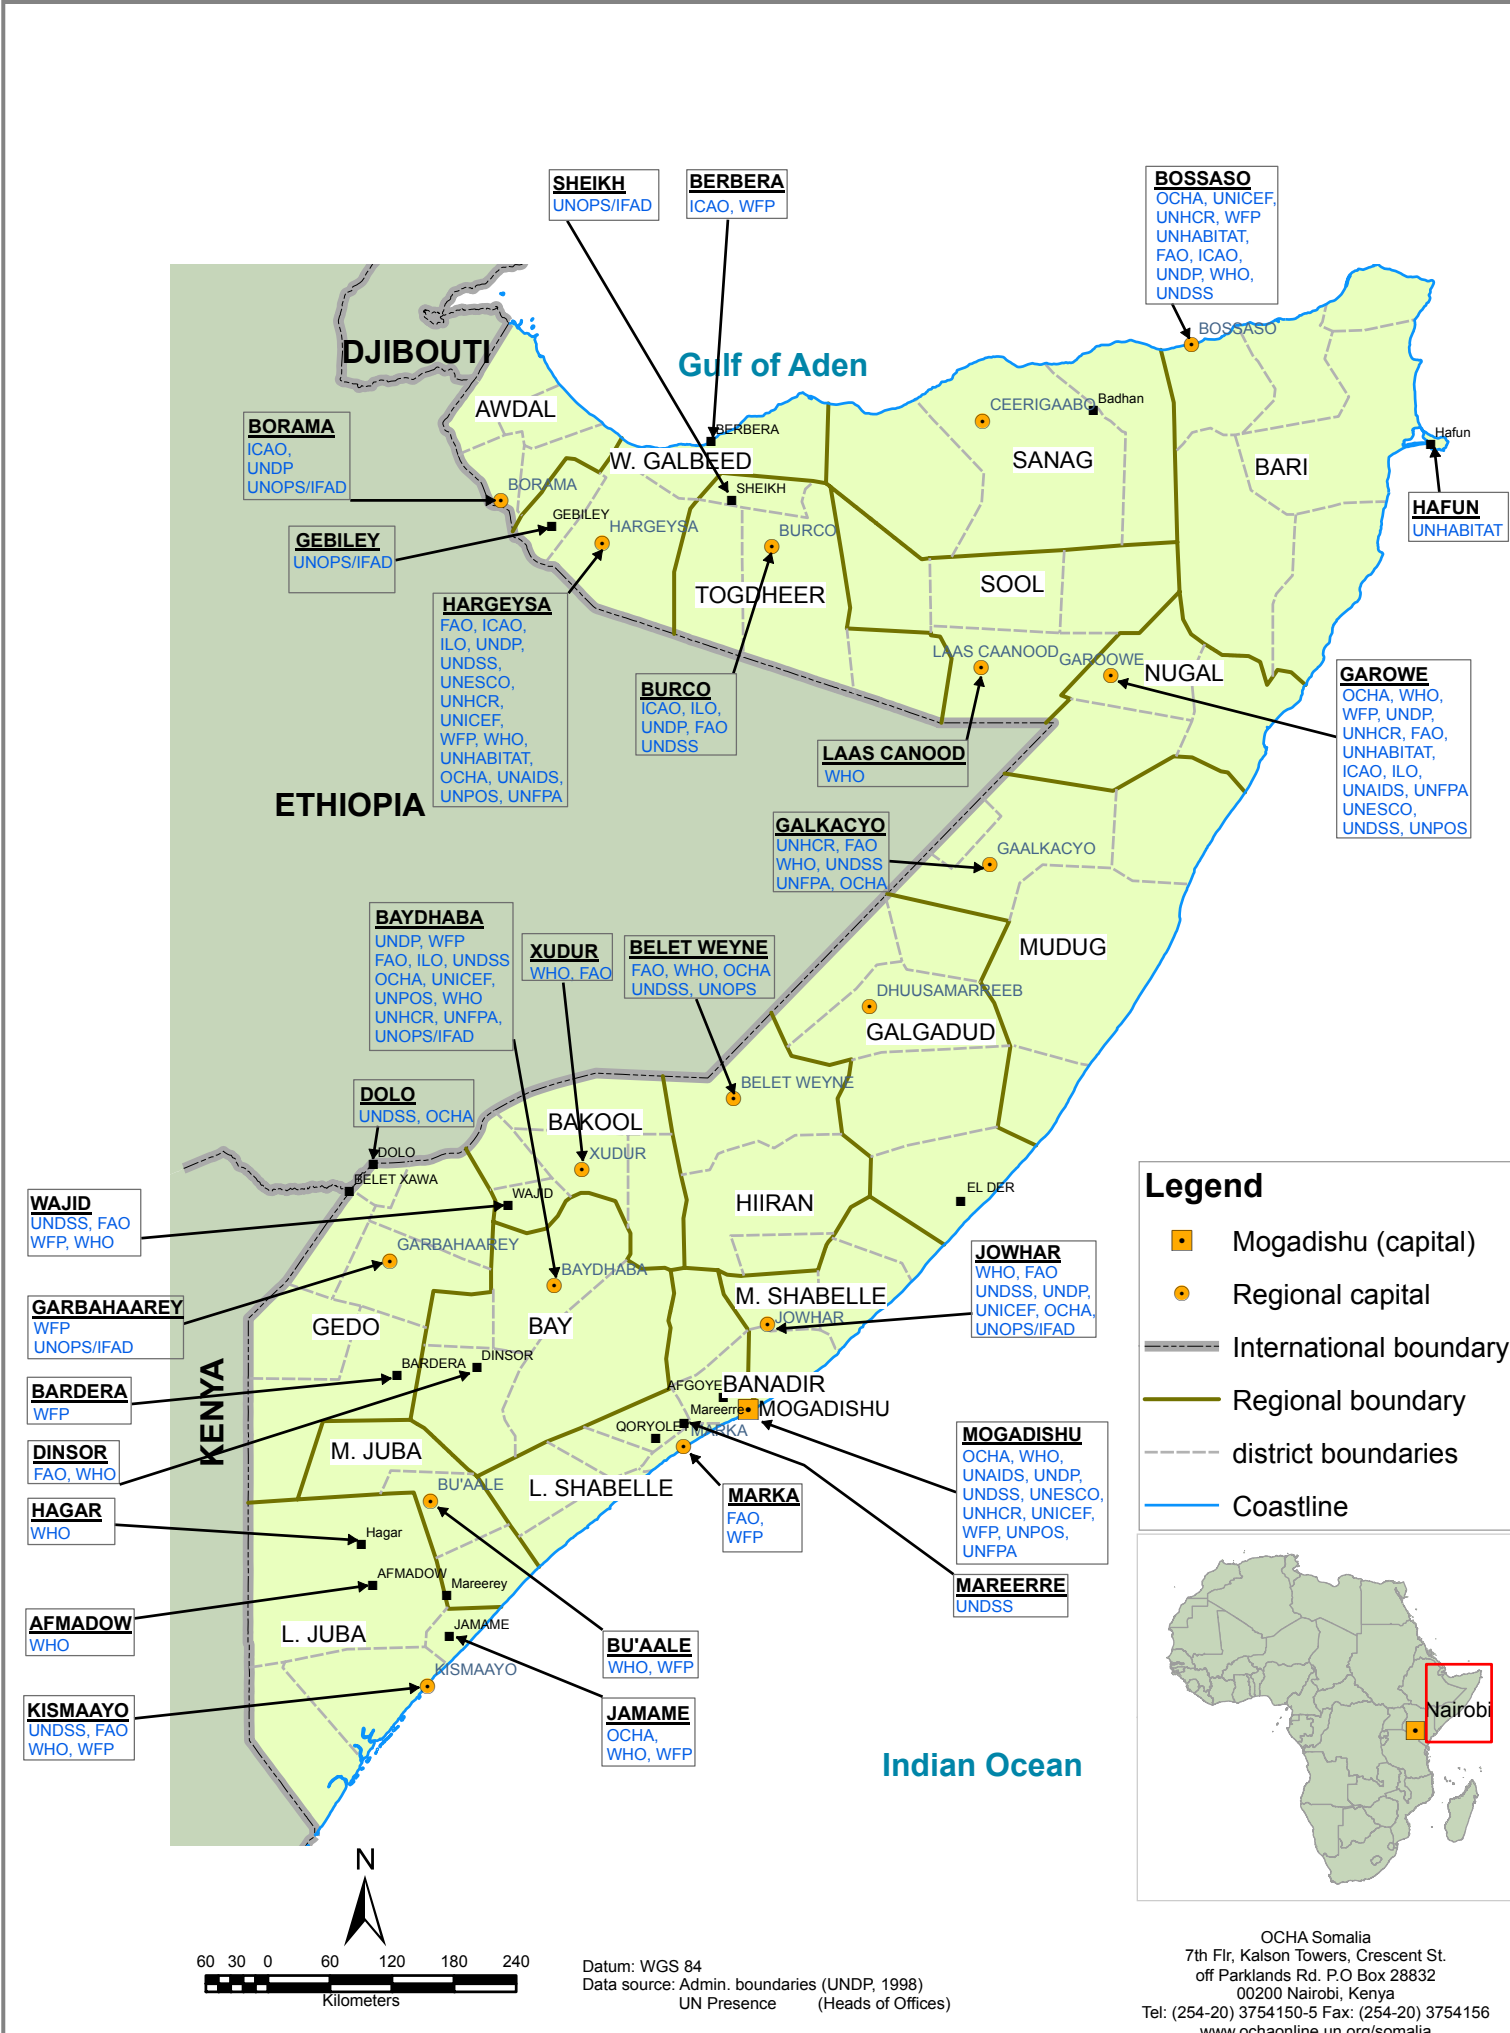

# UN PHYSICAL PRESENCE IN SOMALIA

7th November, 2007

Map Ref. No: OCHA SOM-07-002 v.1

**Legend**

- Mogadishu (capital)
- Regional capital
- International boundary
- Regional boundary
- - - district boundaries
- Coastline

Datum: WGS 84  
 Data source: Admin. boundaries (UNDP, 1998)  
 UN Presence (Heads of Offices)

OCHA Somalia  
 7th Flr, Kalsion Towers, Crescent St.  
 off Parklands Rd., P.O Box 28832  
 00200 Nairobi, Kenya  
 Tel: (254-20) 3754150-5 Fax: (254-20) 3754156  
[www.ochaonline.un.org/somalia](http://www.ochaonline.un.org/somalia)

The designations employed and the presentation of material on this map do not imply the expression of any opinion whatsoever on the part of the Secretariat of the United Nations concerning the legal status of any country, territory, city or area or of its authorities, or concerning the delimitation of its frontiers or boundaries