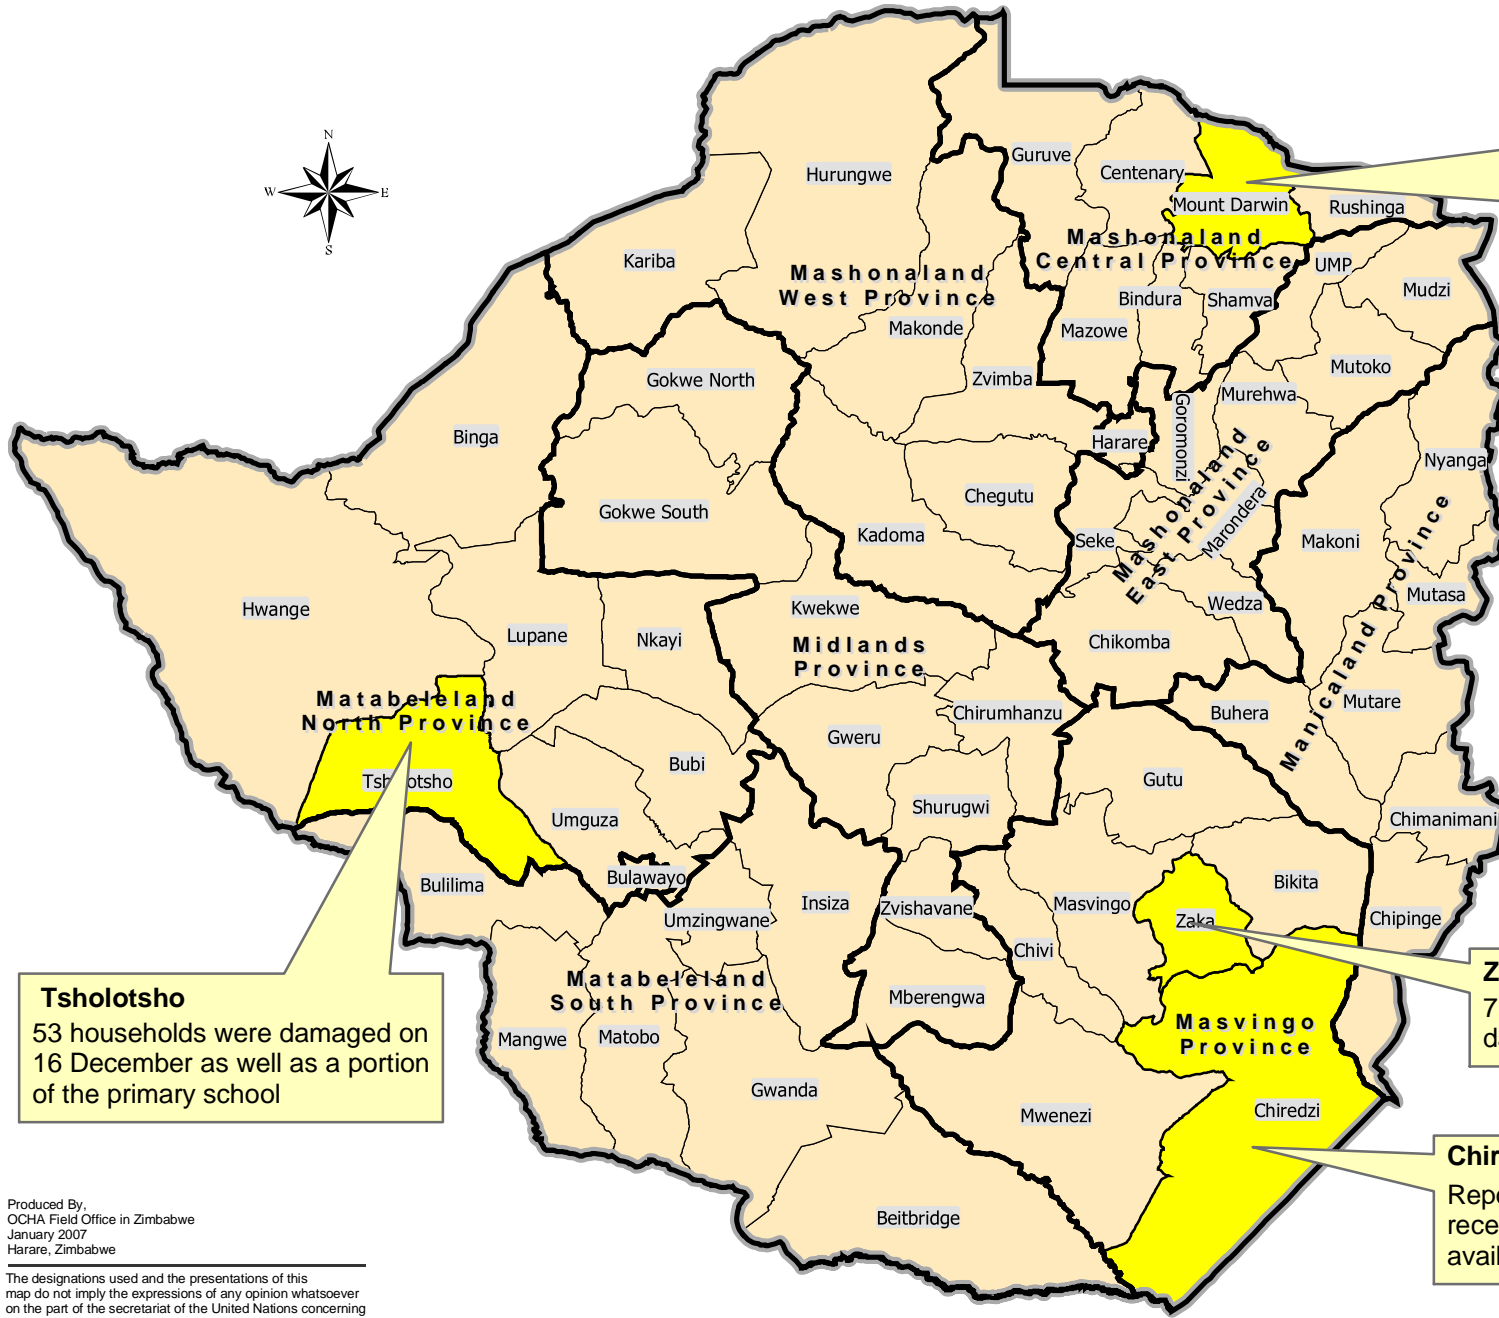

AREAS AFFECTED BY HAIL STORMS, STRONG WINDS AND FLOODING

Mount Darwin
 21 villages with a total of 316 households destroyed including household items, food stocks and seeds for summer crops. 9,600 hectares flooded or impacted by hail. 3,000 households affected by hailstorm

Reference

- District
- Affected District
- Provincial Boundary
- Zimbabwe Boundary

Tsholotsho
 53 households were damaged on 16 December as well as a portion of the primary school

Zaka
 7 Schools and 5 health centres have been damaged; and several homes destroyed

Chiredzi
 Reports of damage due to flooding have been received. However, no further information is available at this time

Produced By:
 OCHA Field Office in Zimbabwe
 January 2007
 Harare, Zimbabwe

The designations used and the presentations of this map do not imply the expressions of any opinion whatsoever on the part of the secretariat of the United Nations concerning the legal status of any country, territory city or area.