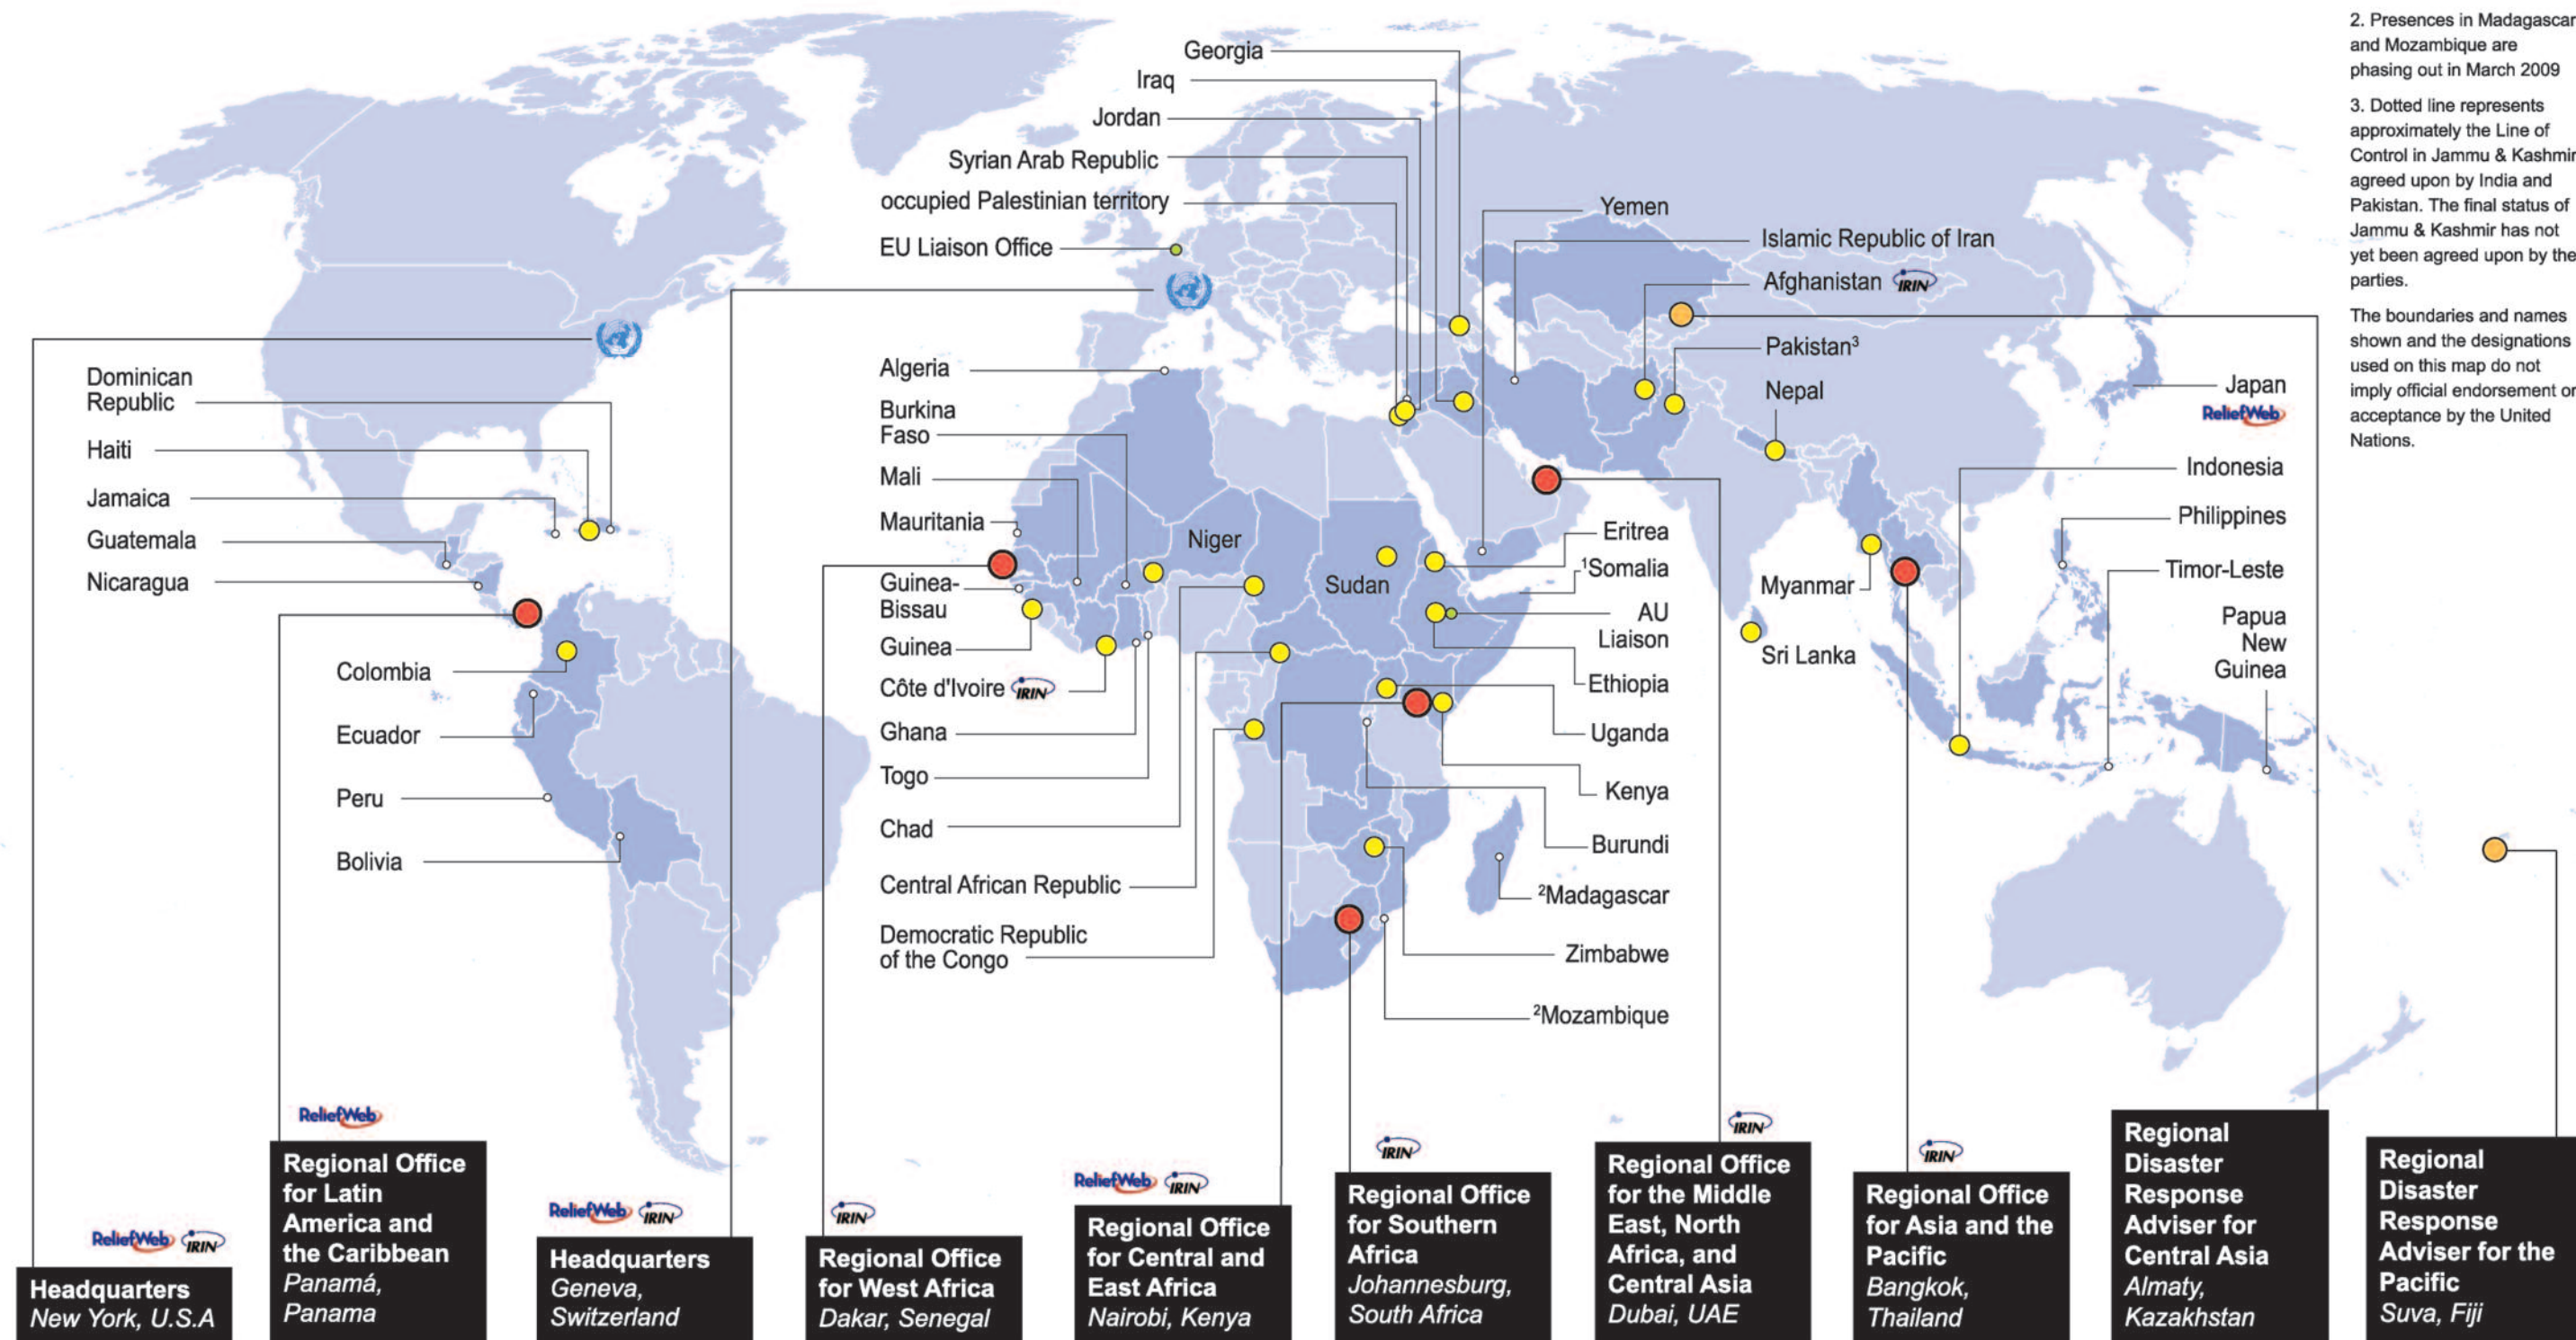

# UNITED NATIONS OFFICE FOR THE COORDINATION OF HUMANITARIAN AFFAIRS - PRESENCE 2009

● Regional Office & RDRA  
 ● Regional Disaster Response Adviser  
 ● Field Office  
 ● Liaison Office  
 ○ Presence  
 ■ Country with OCHA Presence  
 IRIN IRIN location  
 ReliefWeb ReliefWeb location

1. Field Office for Somalia in Kenya  
 2. Presences in Madagascar and Mozambique are phasing out in March 2009  
 3. Dotted line represents approximately the Line of Control in Jammu & Kashmir agreed upon by India and Pakistan. The final status of Jammu & Kashmir has not yet been agreed upon by the parties.  
 The boundaries and names shown and the designations used on this map do not imply official endorsement or acceptance by the United Nations.